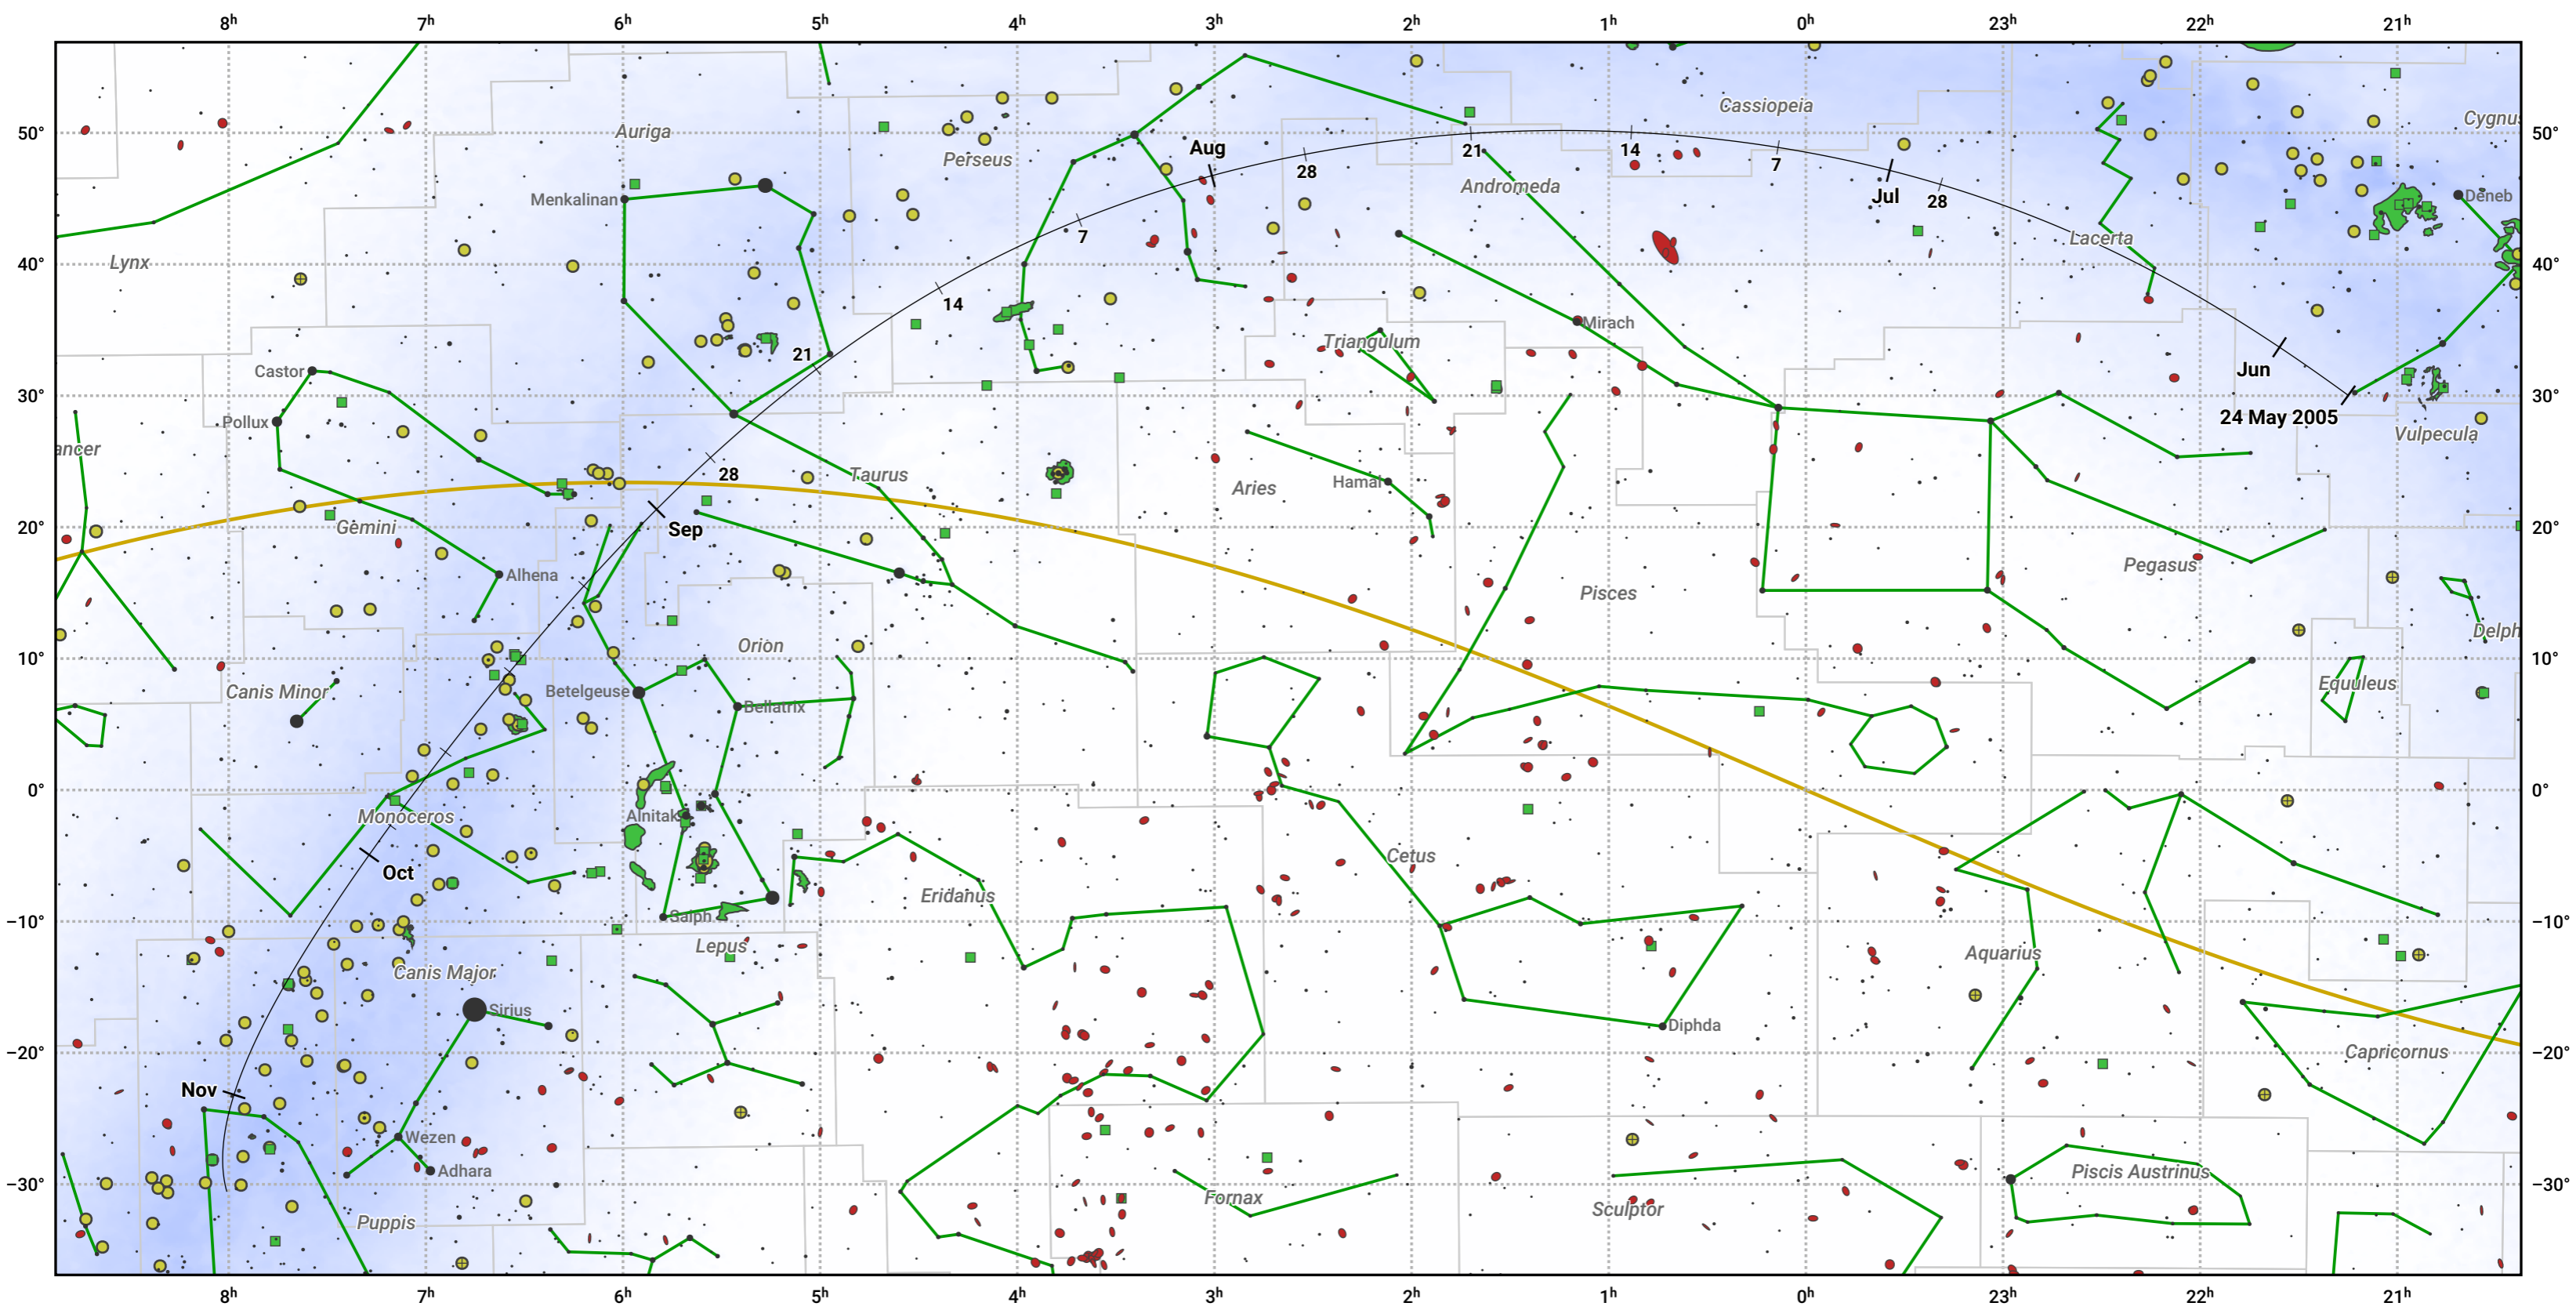

The path of 21P/Giacobini-Zinner starting on 24 May 2005

© Dominic Ford 2011–2024. Date markers placed at midnight UTC. Downloaded from <https://in-the-sky.org>

Magnitude scale: -6.0 -5.0 -4.0 -3.0 -2.0 -1.0 0.0 -1.0 -2.0

— Ecliptic Plane

◌ Galaxy
 ◻ Bright nebula
 ◉ Open cluster
 ◉+ Globular cluster

Date	Mag
2005 Jun 11	11.8
2005 Jun 28	10.8
2005 Jul 1	10.6
2005 Jul 16	9.7
2005 Aug 10	8.7
2005 Sep 1	8.6
2005 Oct 1	9.8
2005 Oct 22	10.8
2005 Nov 1	11.4
2005 Nov 12	11.9