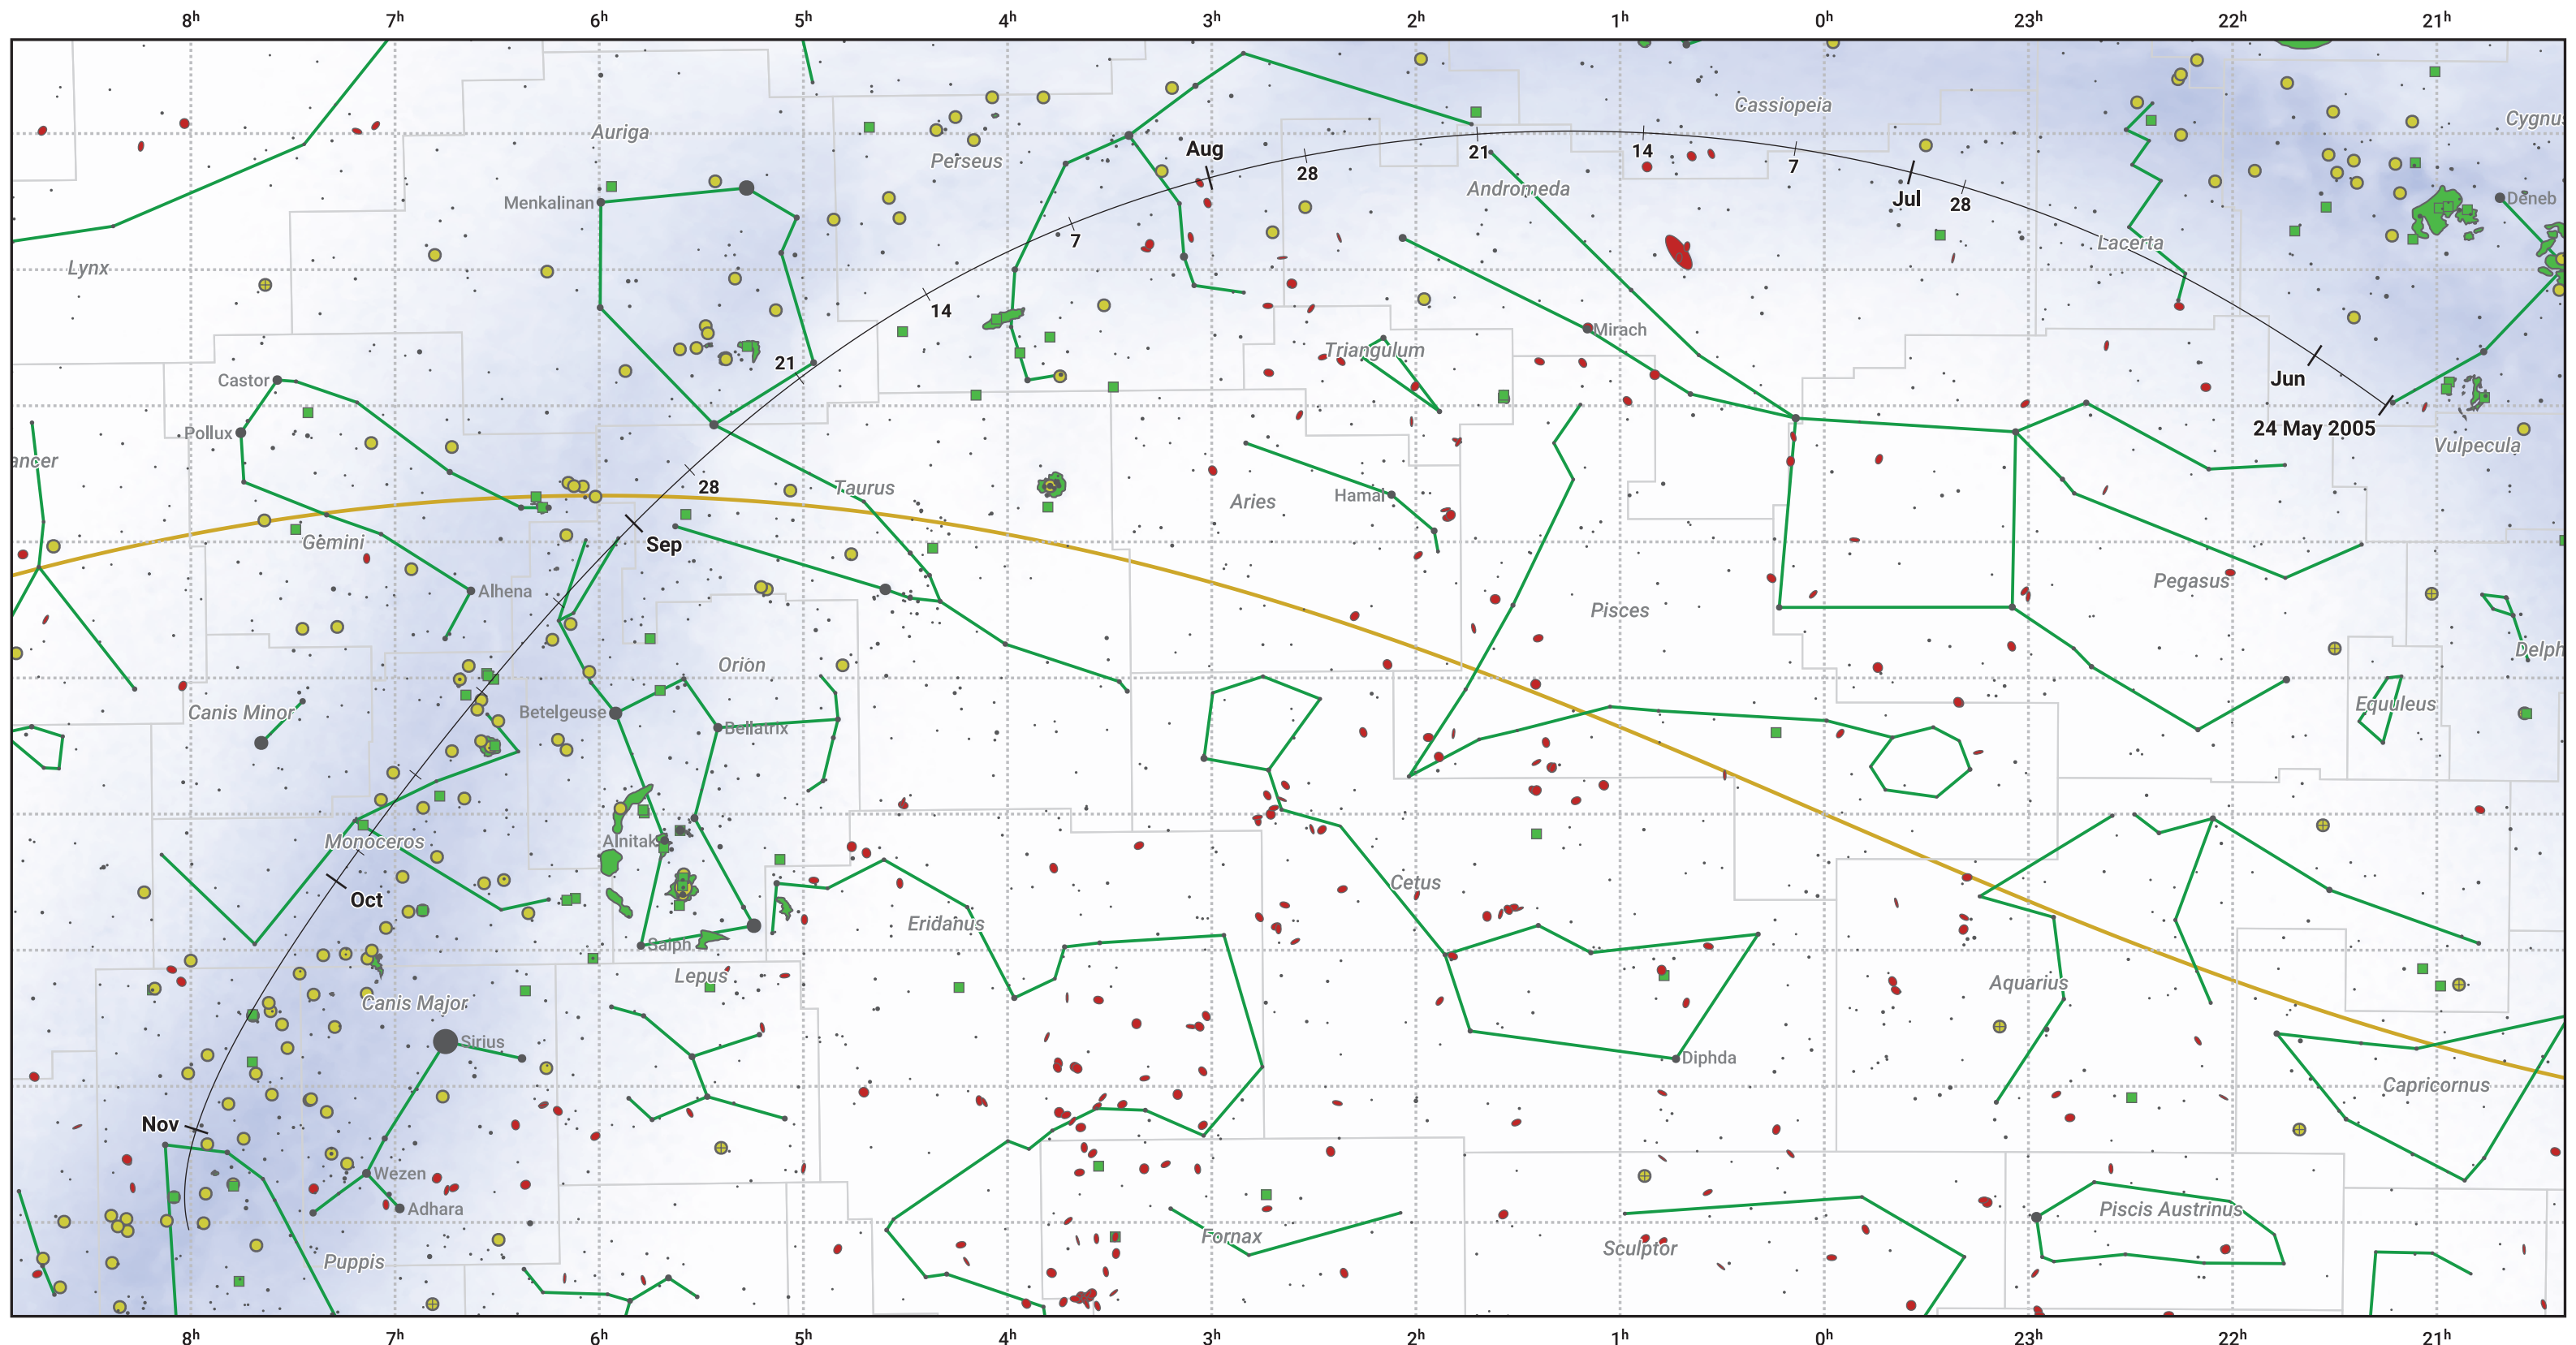

The path of 21P/Giacobini-Zinner starting on 24 May 2005

© Dominic Ford 2011–2024. Date markers placed at midnight UTC. Downloaded from <https://in-the-sky.org>

Magnitude scale: 6.0 5.0 4.0 3.0 2.0 1.0 0.0 -1.0 -2.0

— Ecliptic Plane

Galaxy Bright nebula Open cluster Globular cluster

Date	Mag
2005 Jun 11	11.8
2005 Jun 28	10.8
2005 Jul 1	10.6
2005 Jul 16	9.7
2005 Aug 10	8.7
2005 Sep 1	8.6
2005 Oct 1	9.8
2005 Oct 22	10.8
2005 Nov 1	11.4
2005 Nov 12	11.9