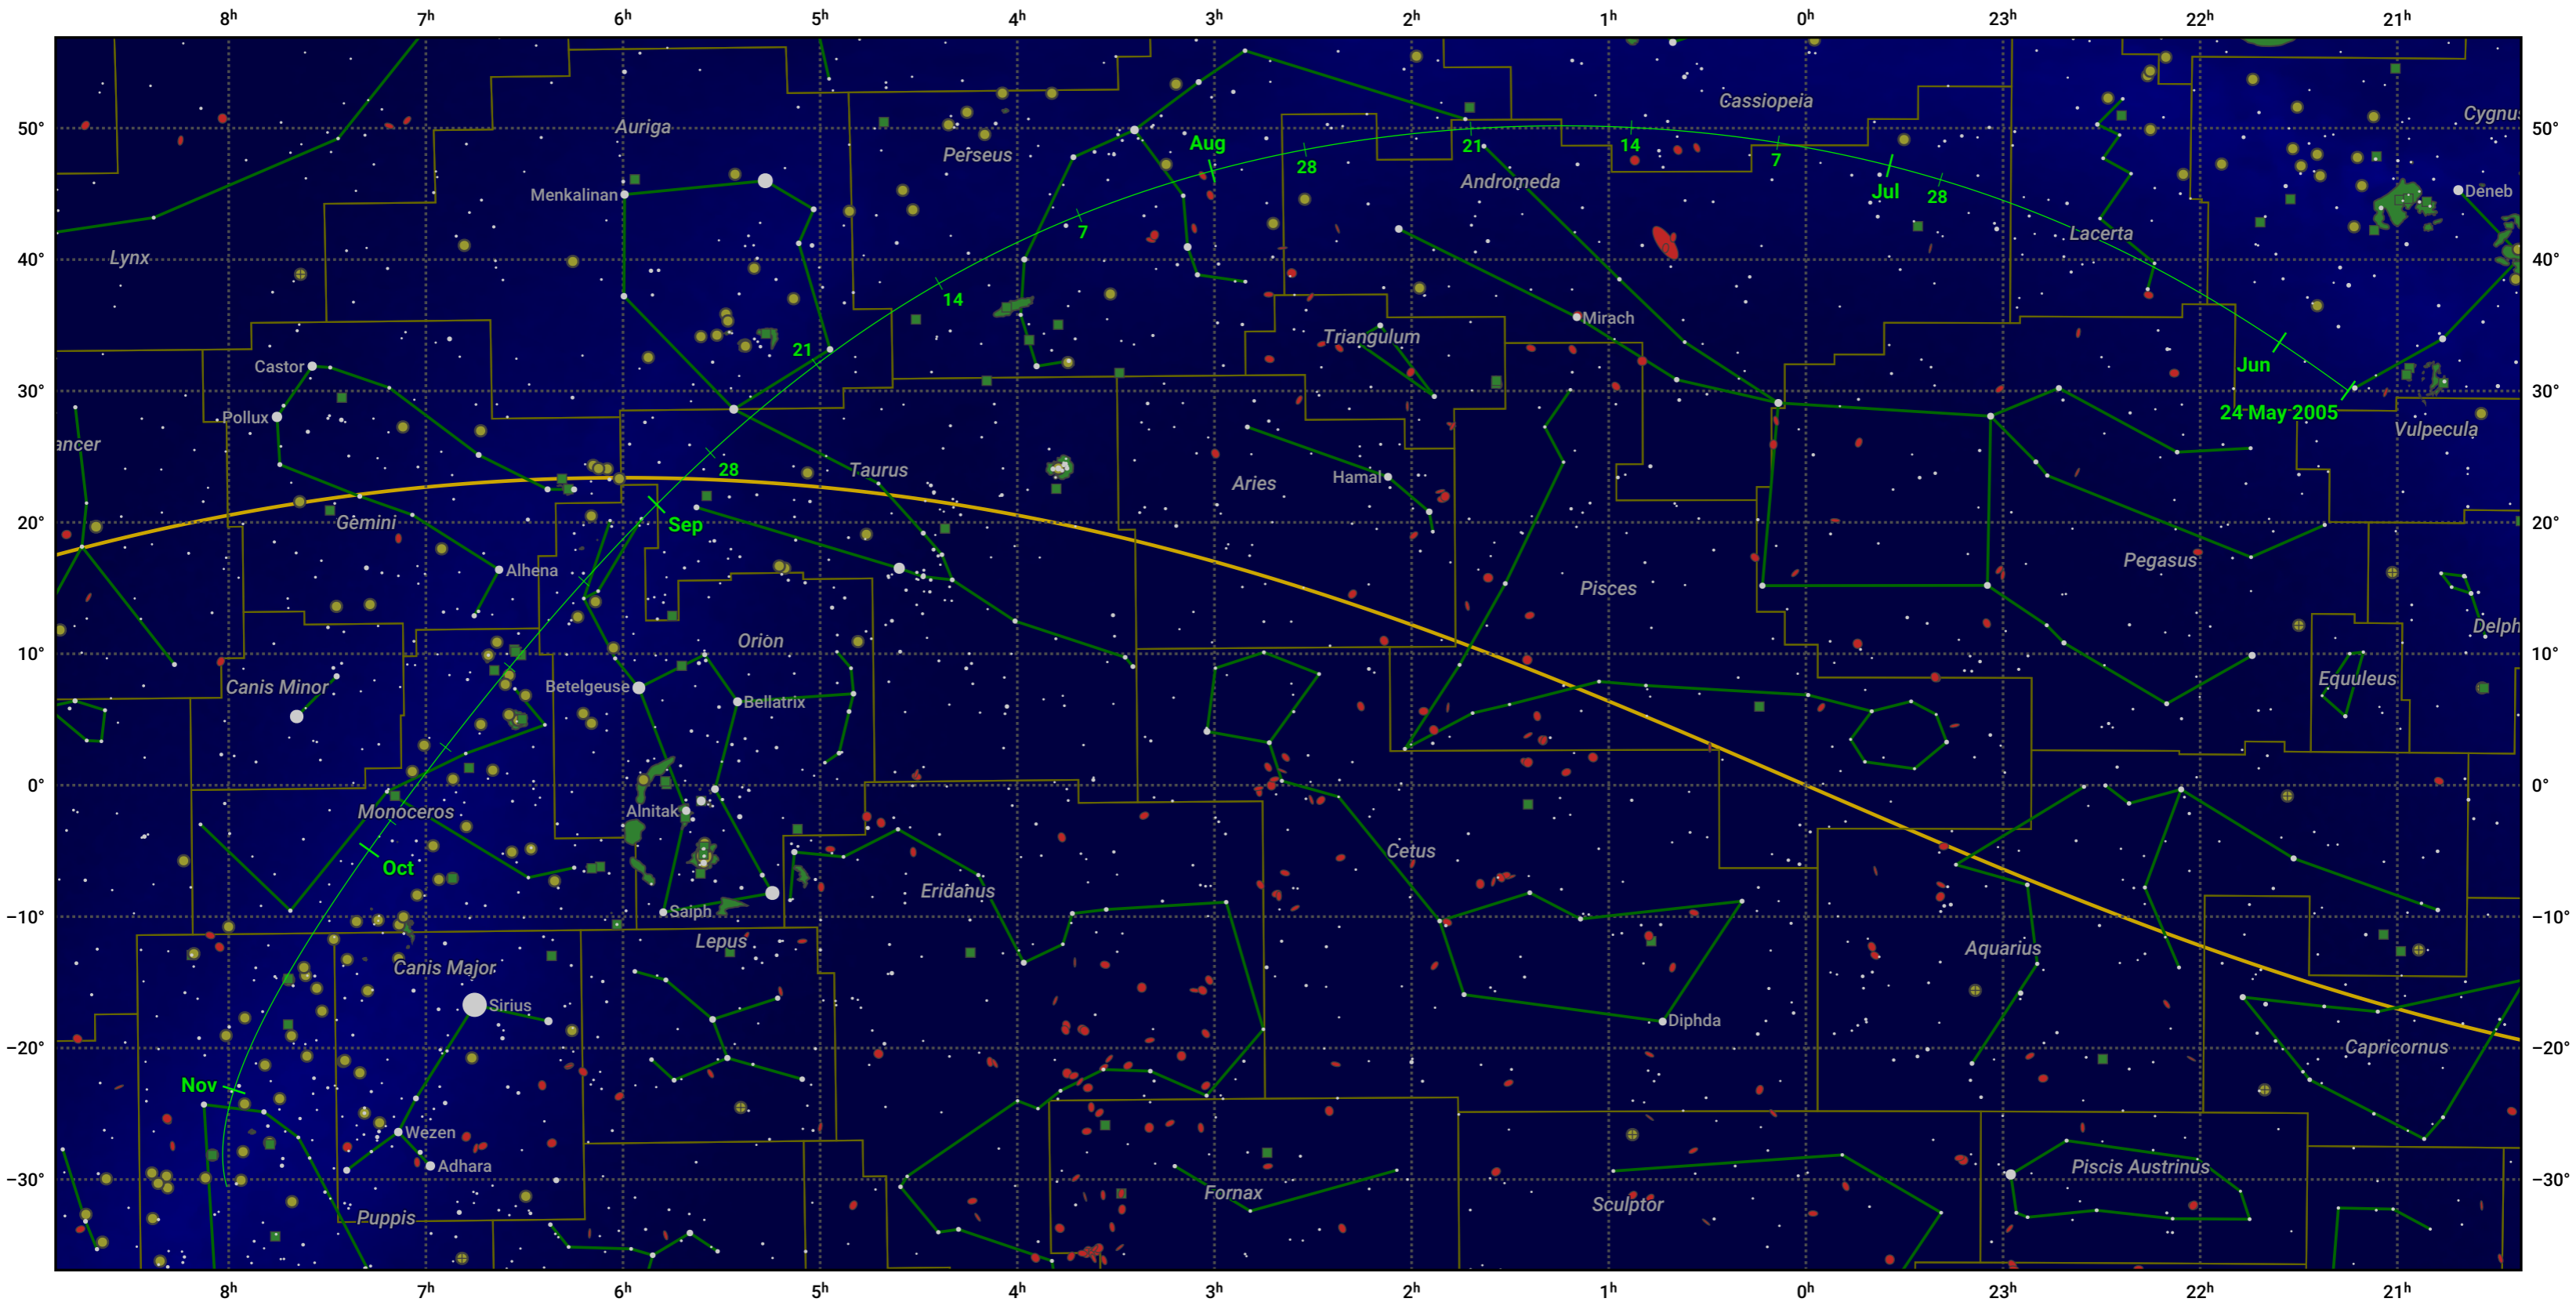

The path of 21P/Giacobini-Zinner starting on 24 May 2005

© Dominic Ford 2011–2024. Date markers placed at midnight UTC. Downloaded from <https://in-the-sky.org>

Magnitude scale: -6.0 -5.0 -4.0 -3.0 -2.0 -1.0 0.0 -1.0 -2.0

— Ecliptic Plane

Galaxy Bright nebula Open cluster Globular cluster

Date	Mag
2005 Jun 11	11.8
2005 Jun 28	10.8
2005 Jul 1	10.6
2005 Jul 16	9.7
2005 Aug 10	8.7
2005 Sep 1	8.6
2005 Oct 1	9.8
2005 Oct 22	10.8
2005 Nov 1	11.4
2005 Nov 12	11.9