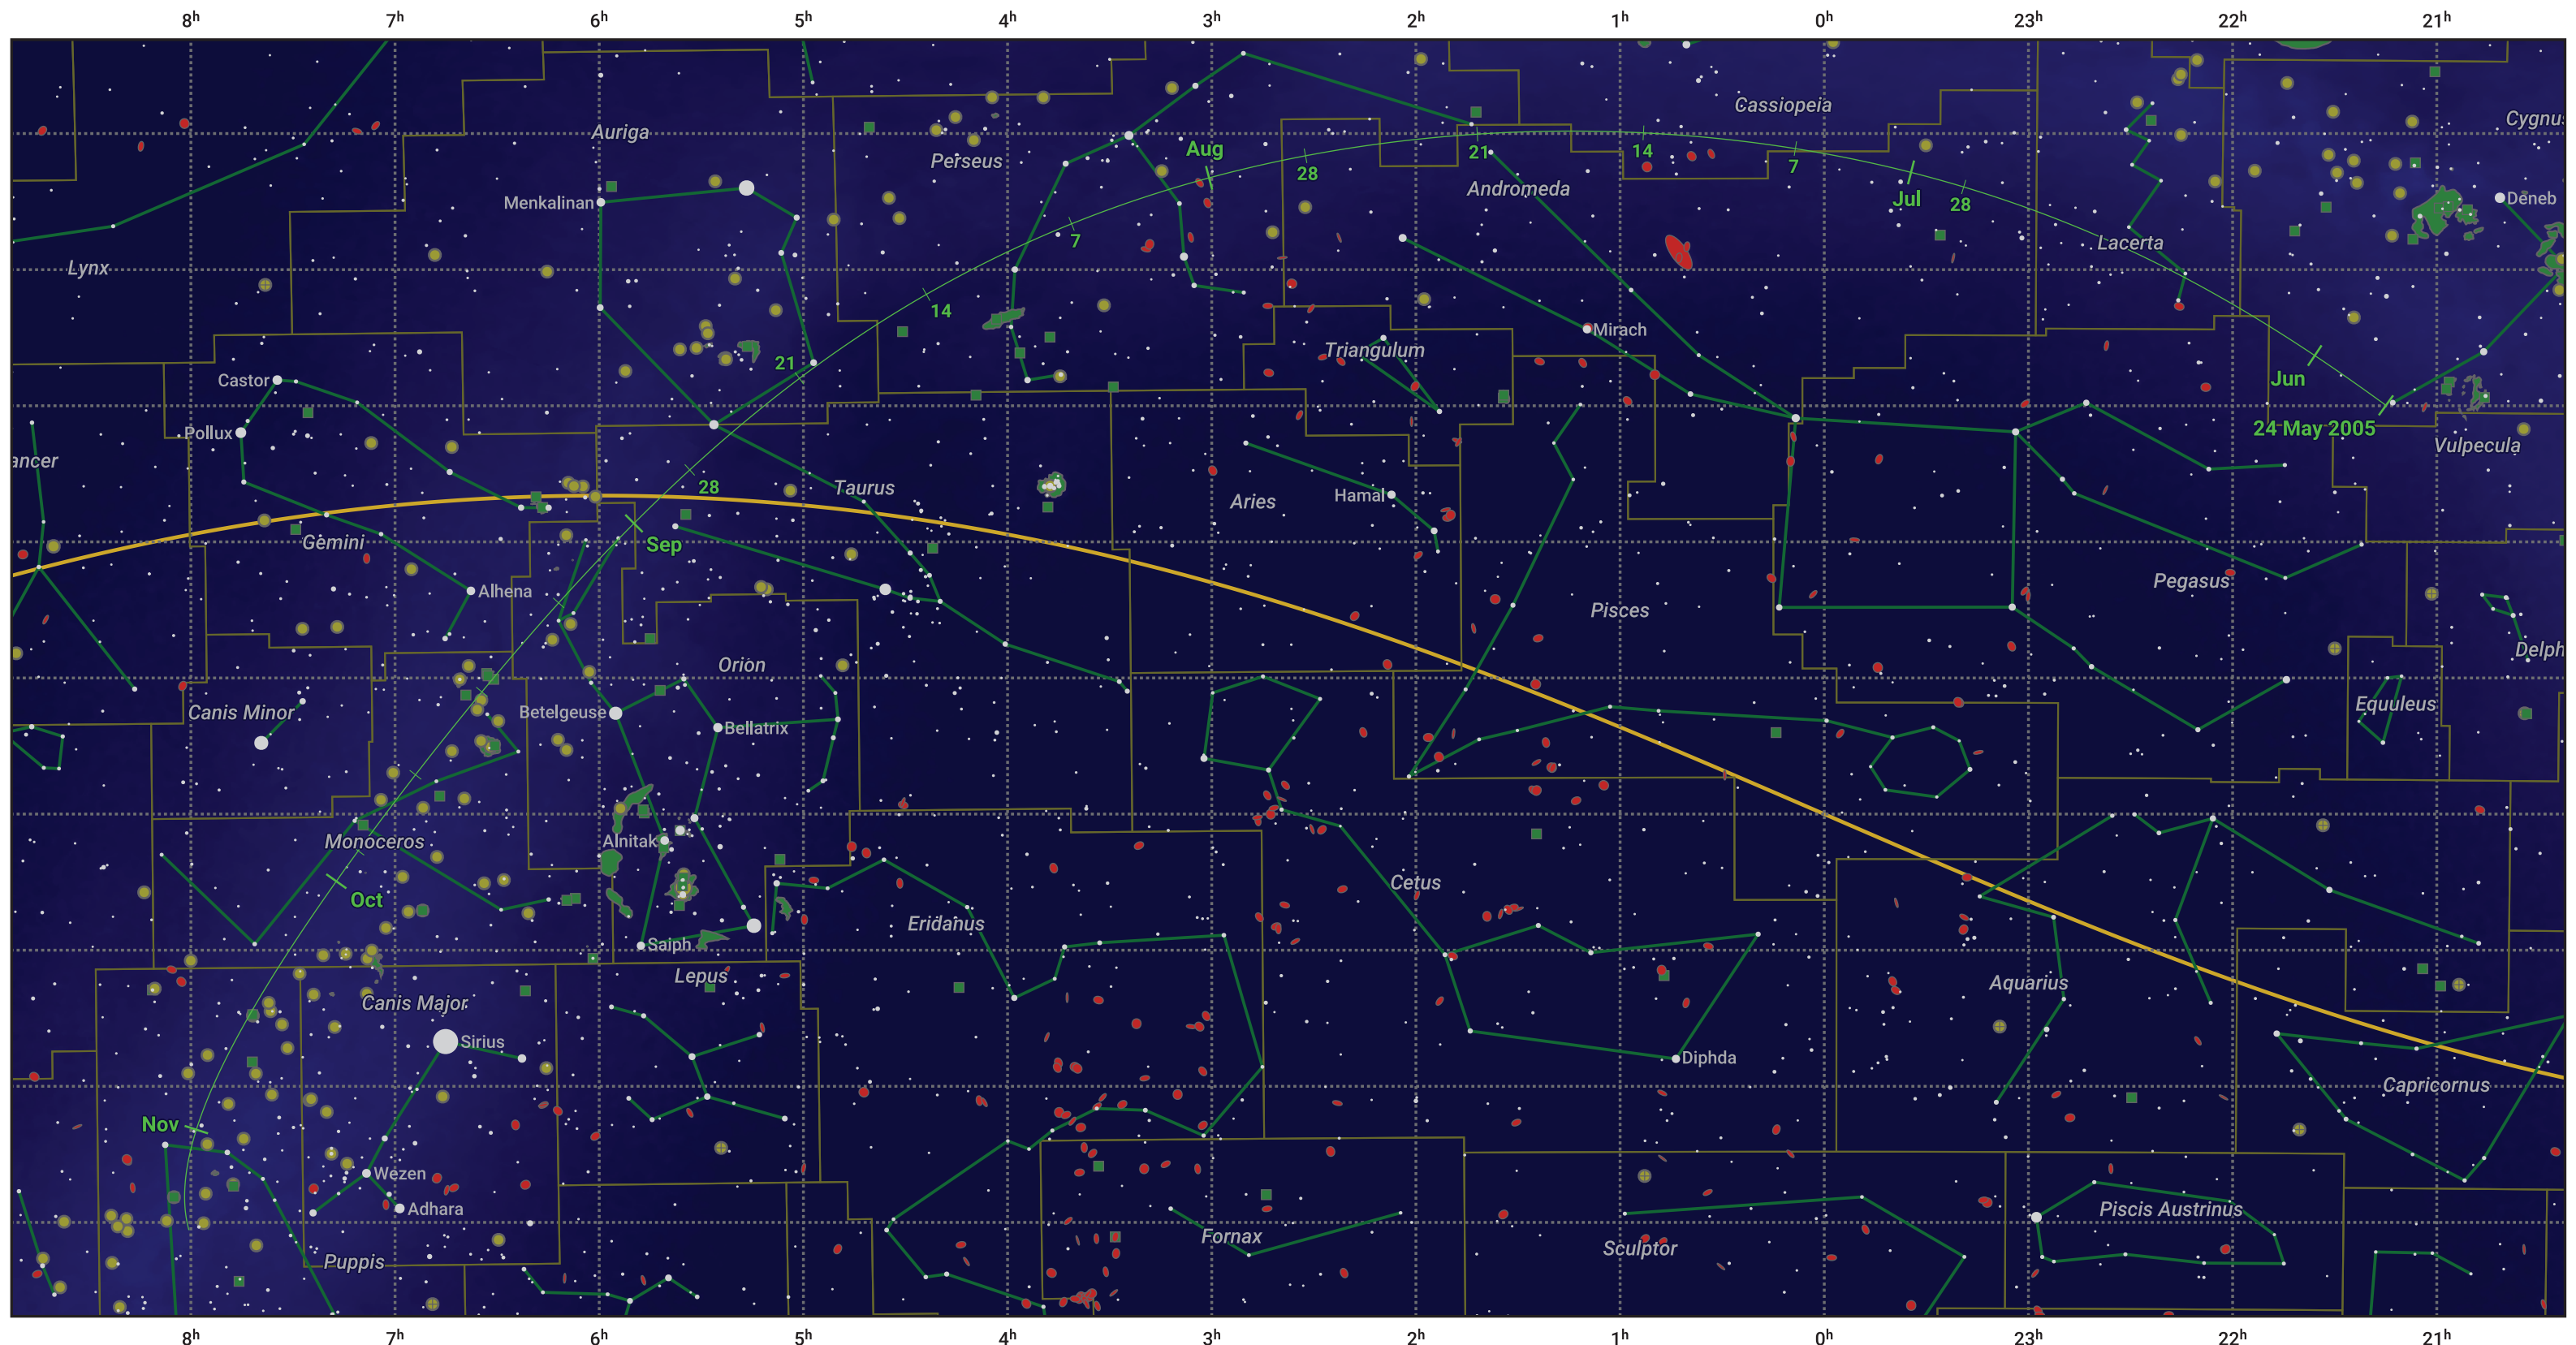

# The path of 21P/Giacobini-Zinner starting on 24 May 2005

© Dominic Ford 2011–2024. Date markers placed at midnight UTC. Downloaded from <https://in-the-sky.org>

Magnitude scale: 6.0 5.0 4.0 3.0 2.0 1.0 0.0 -1.0 -2.0

— Ecliptic Plane

Galaxy    Bright nebula    Open cluster    Globular cluster

Date	Mag
2005 Jun 11	11.8
2005 Jun 28	10.8
2005 Jul 1	10.6
2005 Jul 16	9.7
2005 Aug 10	8.7
2005 Sep 1	8.6
2005 Oct 1	9.8
2005 Oct 22	10.8
2005 Nov 1	11.4
2005 Nov 12	11.9