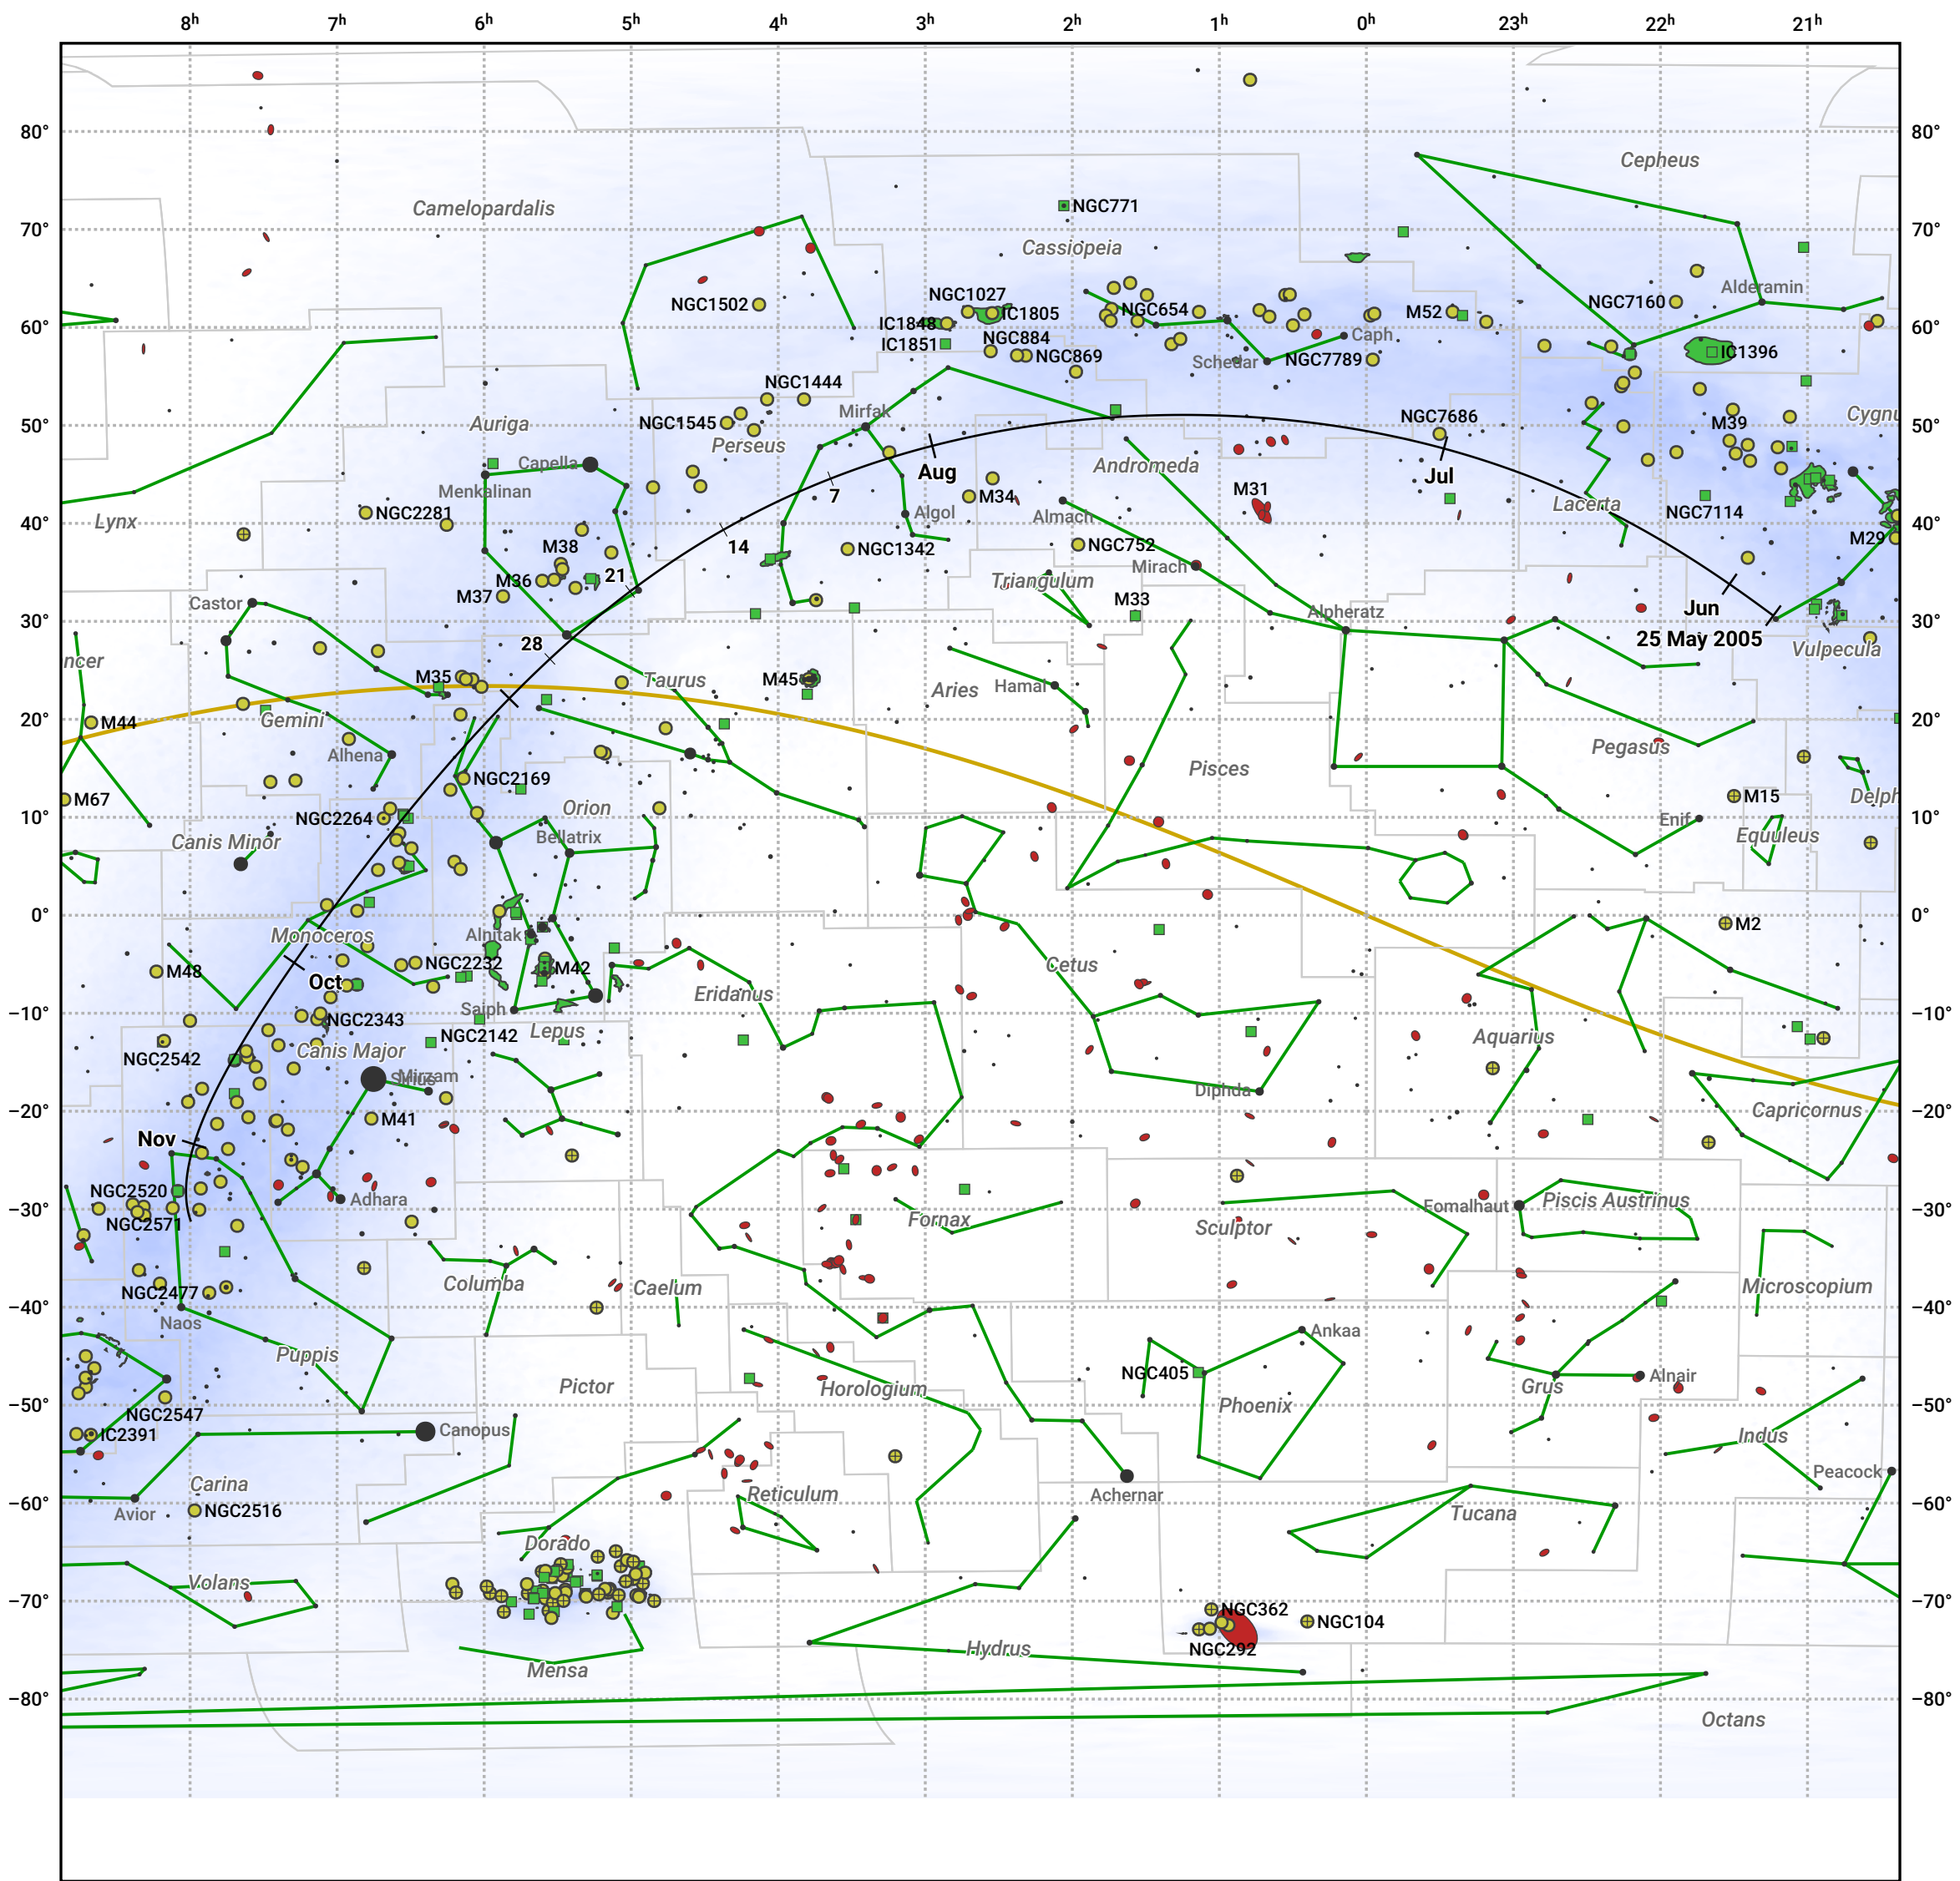

The path of 21P/Giacobini-Zinner starting on 25 May 2005

© Dominic Ford 2011–2024. Date markers placed at midnight UTC. Downloaded from <https://in-the-sky.org>

Magnitude scale: -5.0 -4.0 -3.0 -2.0 -1.0 0.0 -1.0 -2.0

— Ecliptic Plane

● Galaxy ■ Bright nebula ● Open cluster ⊕ Globular cluster

Date	Mag
2005 Jun 12	11.7
2005 Jun 29	10.7
2005 Jul 1	10.6
2005 Jul 17	9.7
2005 Aug 10	8.7
2005 Sep 1	8.6
2005 Oct 1	9.7
2005 Oct 22	10.8
2005 Nov 1	11.3
2005 Nov 11	11.8