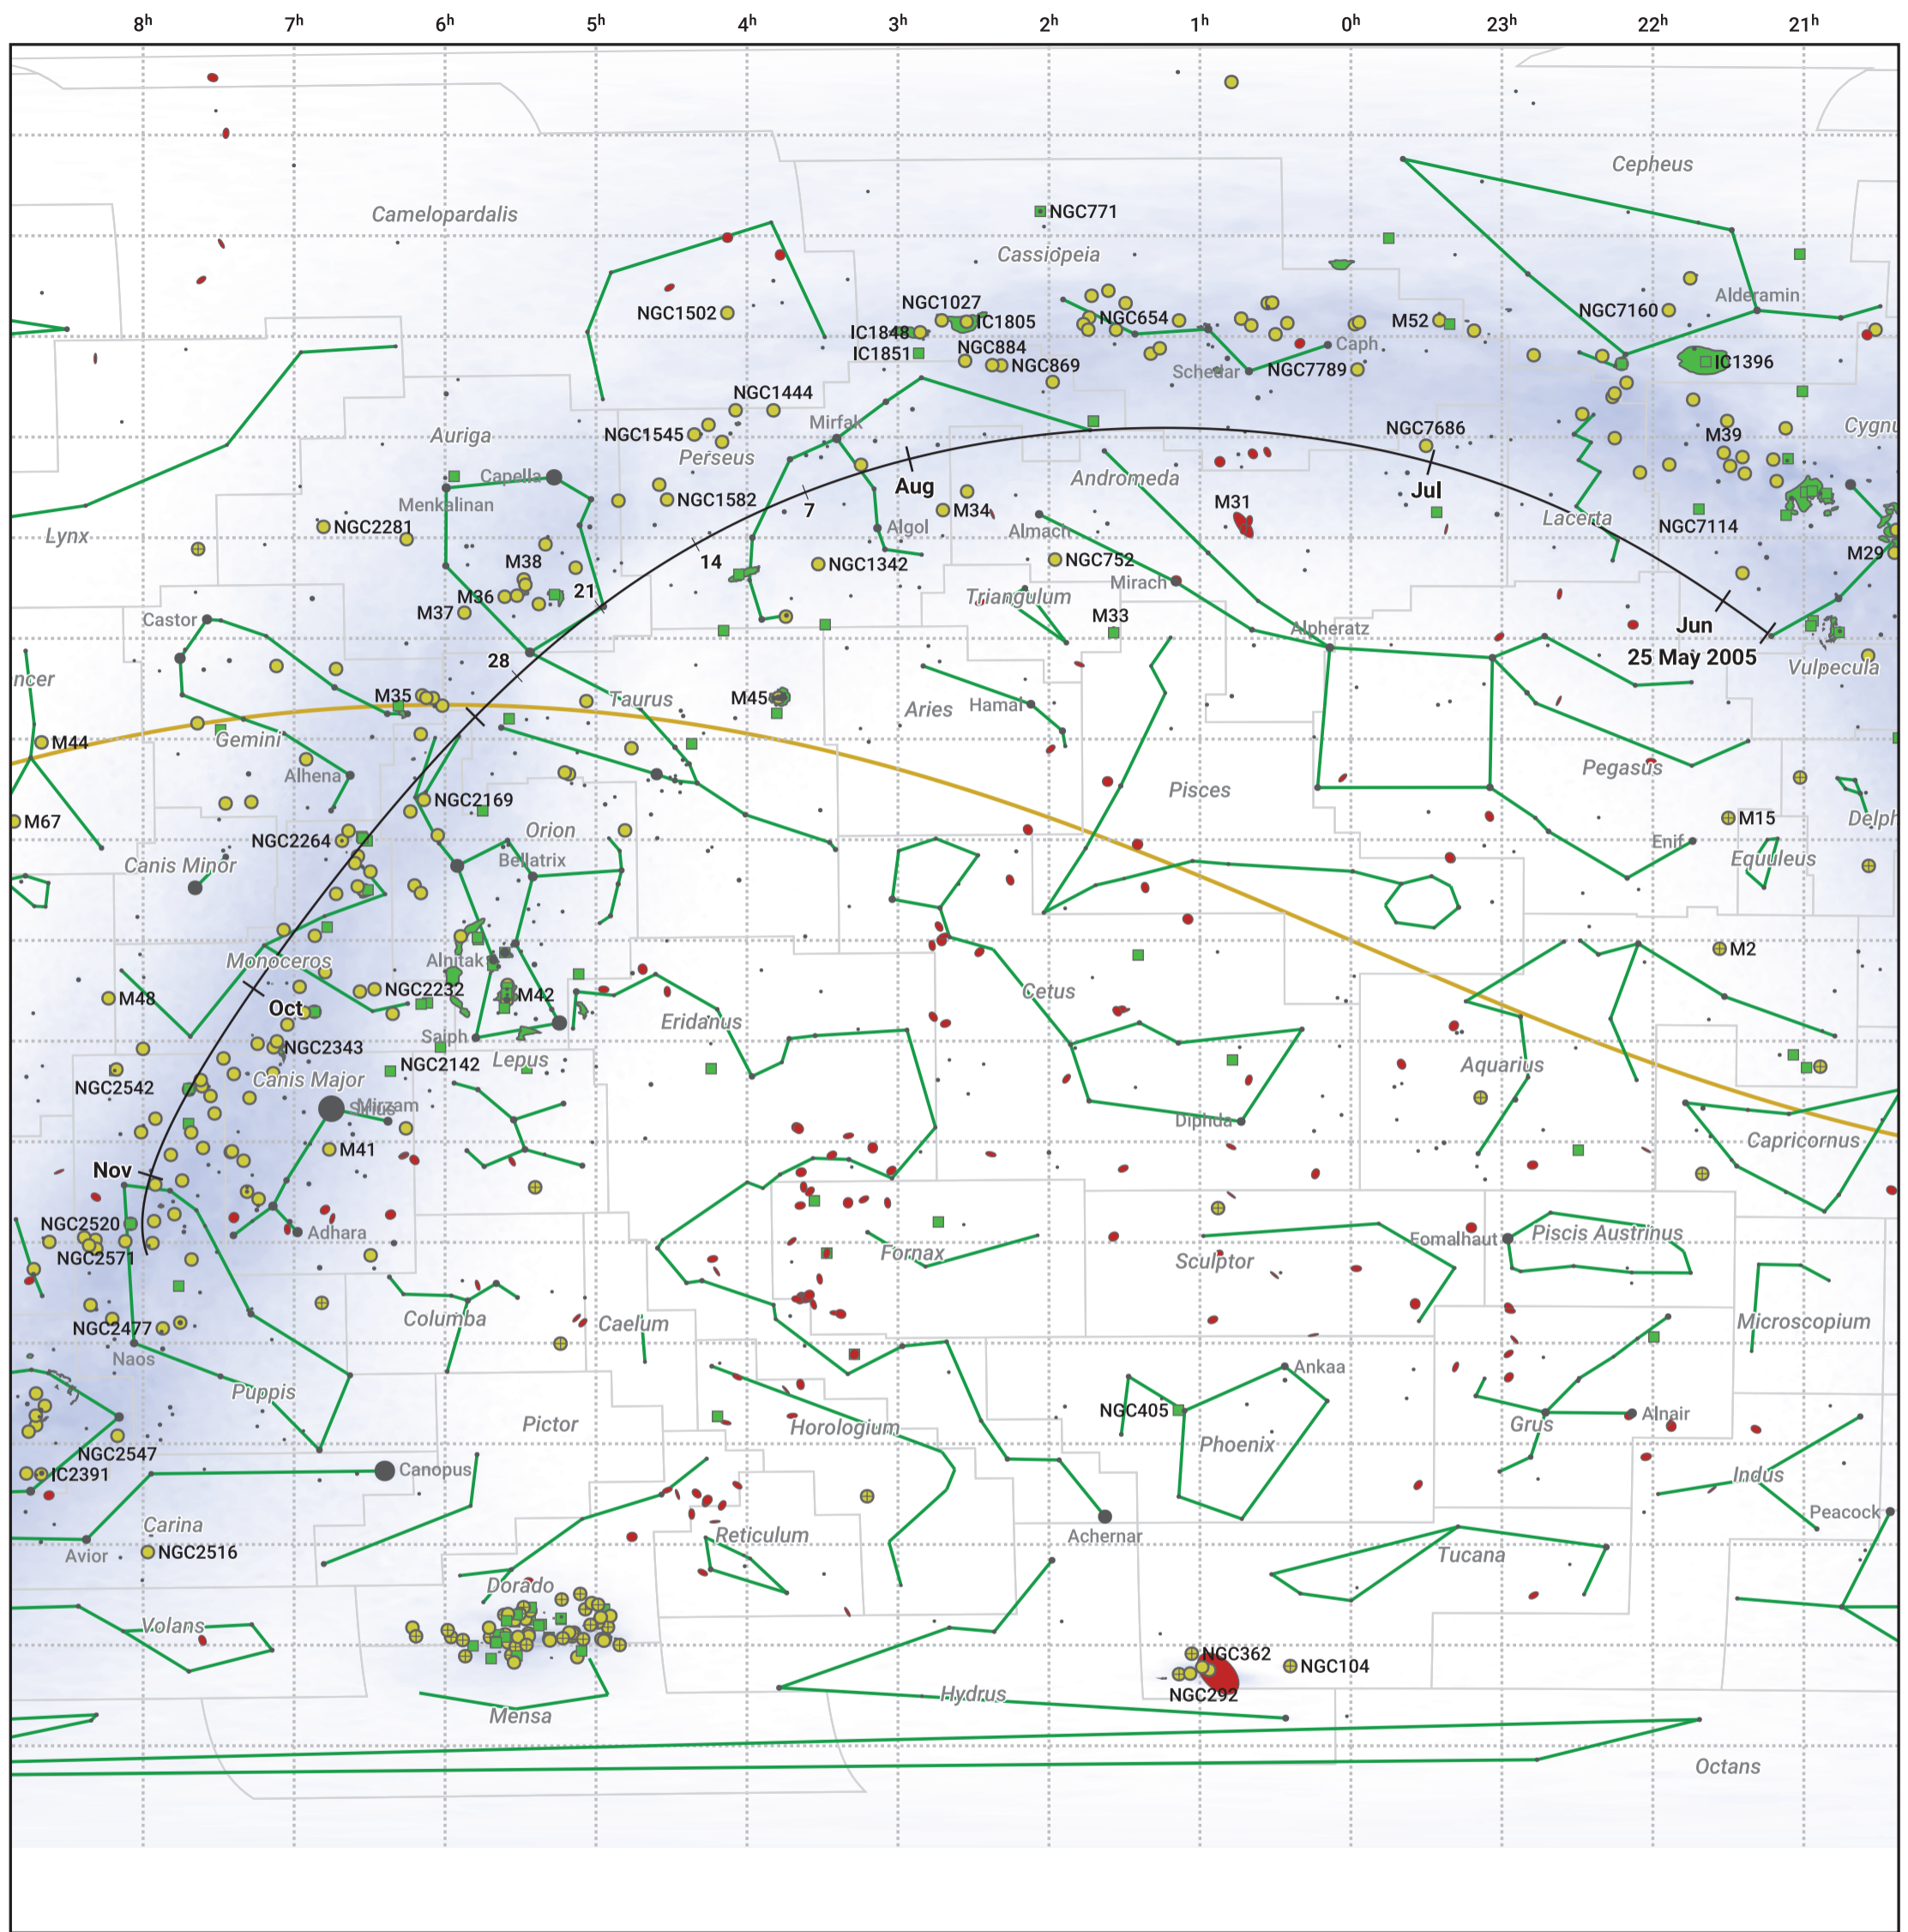

The path of 21P/Giacobini-Zinner starting on 25 May 2005

© Dominic Ford 2011–2024. Date markers placed at midnight UTC. Downloaded from <https://in-the-sky.org>

Magnitude scale: 5.0 4.0 3.0 2.0 1.0 0.0 -1.0 -2.0

— Ecliptic Plane

Galaxy Bright nebula Open cluster Globular cluster

Date	Mag
2005 Jun 12	11.7
2005 Jun 29	10.7
2005 Jul 1	10.6
2005 Jul 17	9.7
2005 Aug 10	8.7
2005 Sep 1	8.6
2005 Oct 2	9.7
2005 Oct 22	10.8
2005 Nov 1	11.3
2005 Nov 11	11.8