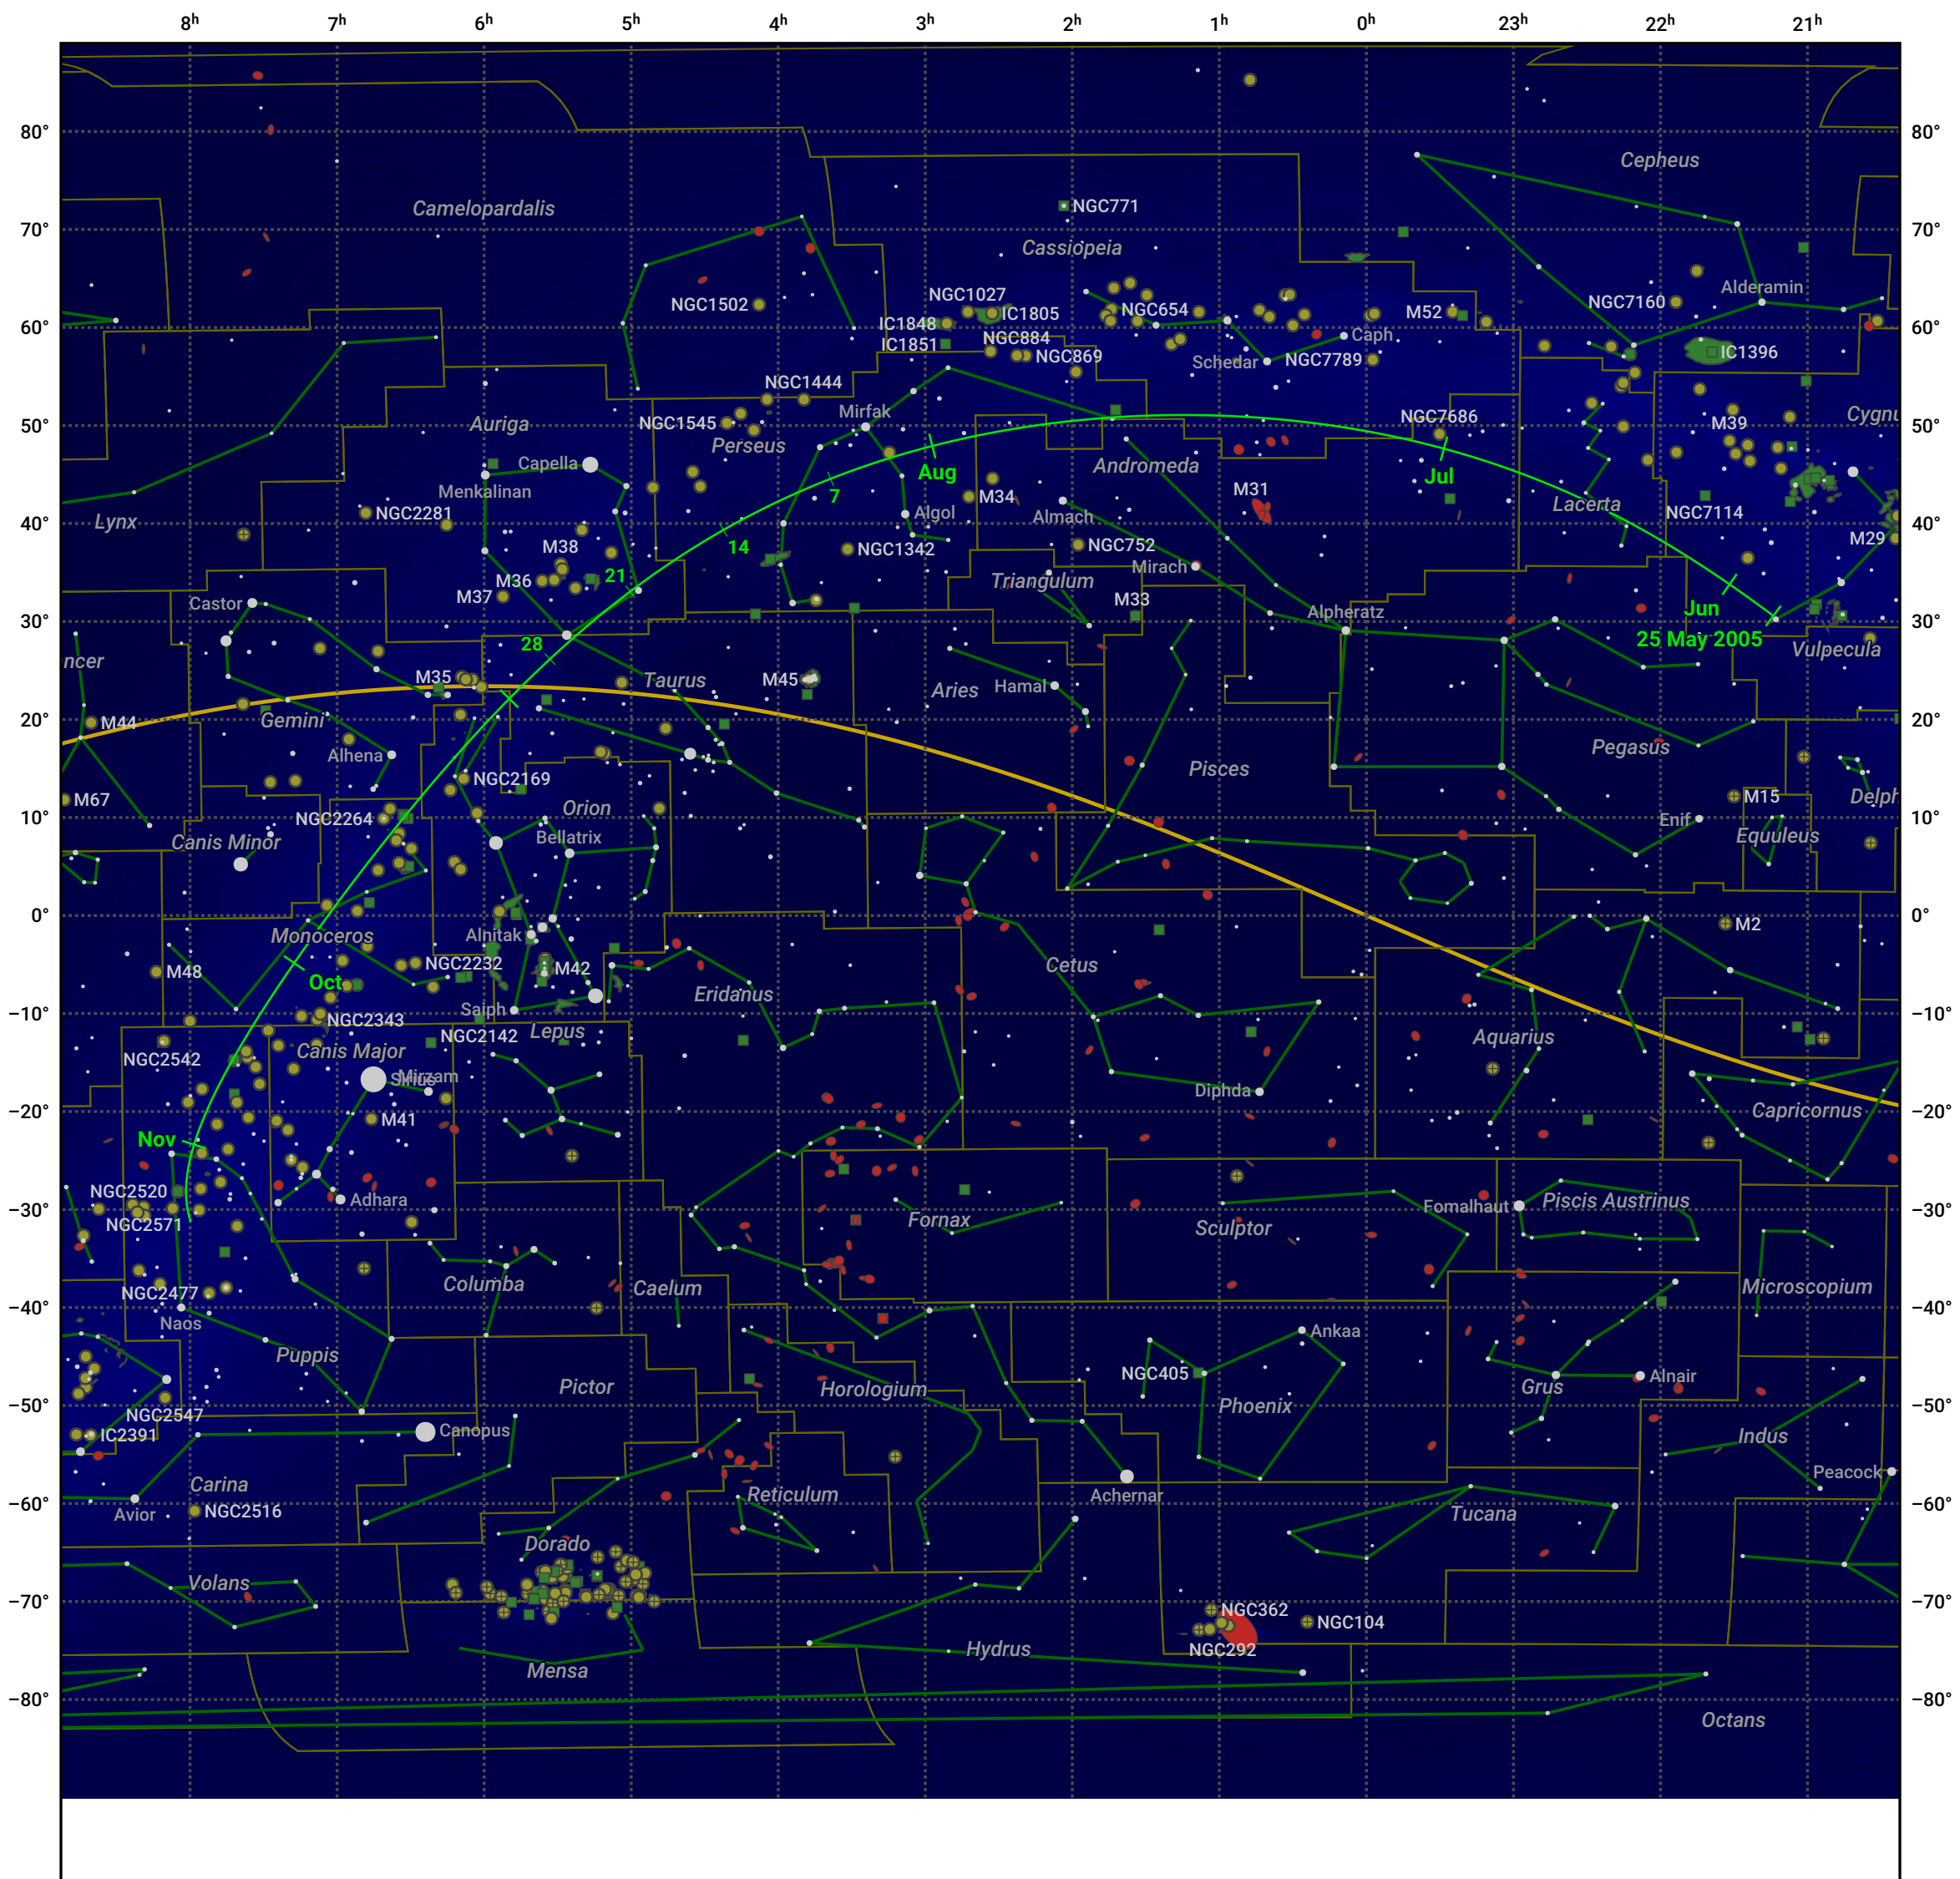

The path of 21P/Giacobini-Zinner starting on 25 May 2005

© Dominic Ford 2011–2024. Date markers placed at midnight UTC. Downloaded from <https://in-the-sky.org>

Magnitude scale: • -5.0 • -4.0 • -3.0 • -2.0 • -1.0 • 0.0 • -1.0 • -2.0

— Ecliptic Plane

● Galaxy ■ Bright nebula ● Open cluster ⊕ Globular cluster

Date	Mag
2005 Jun 12	11.7
2005 Jun 29	10.7
2005 Jul 1	10.6
2005 Jul 17	9.7
2005 Sep 1	8.6
2005 Oct 1	9.7
2005 Oct 22	10.8
2005 Nov 1	11.3
2005 Nov 11	11.8