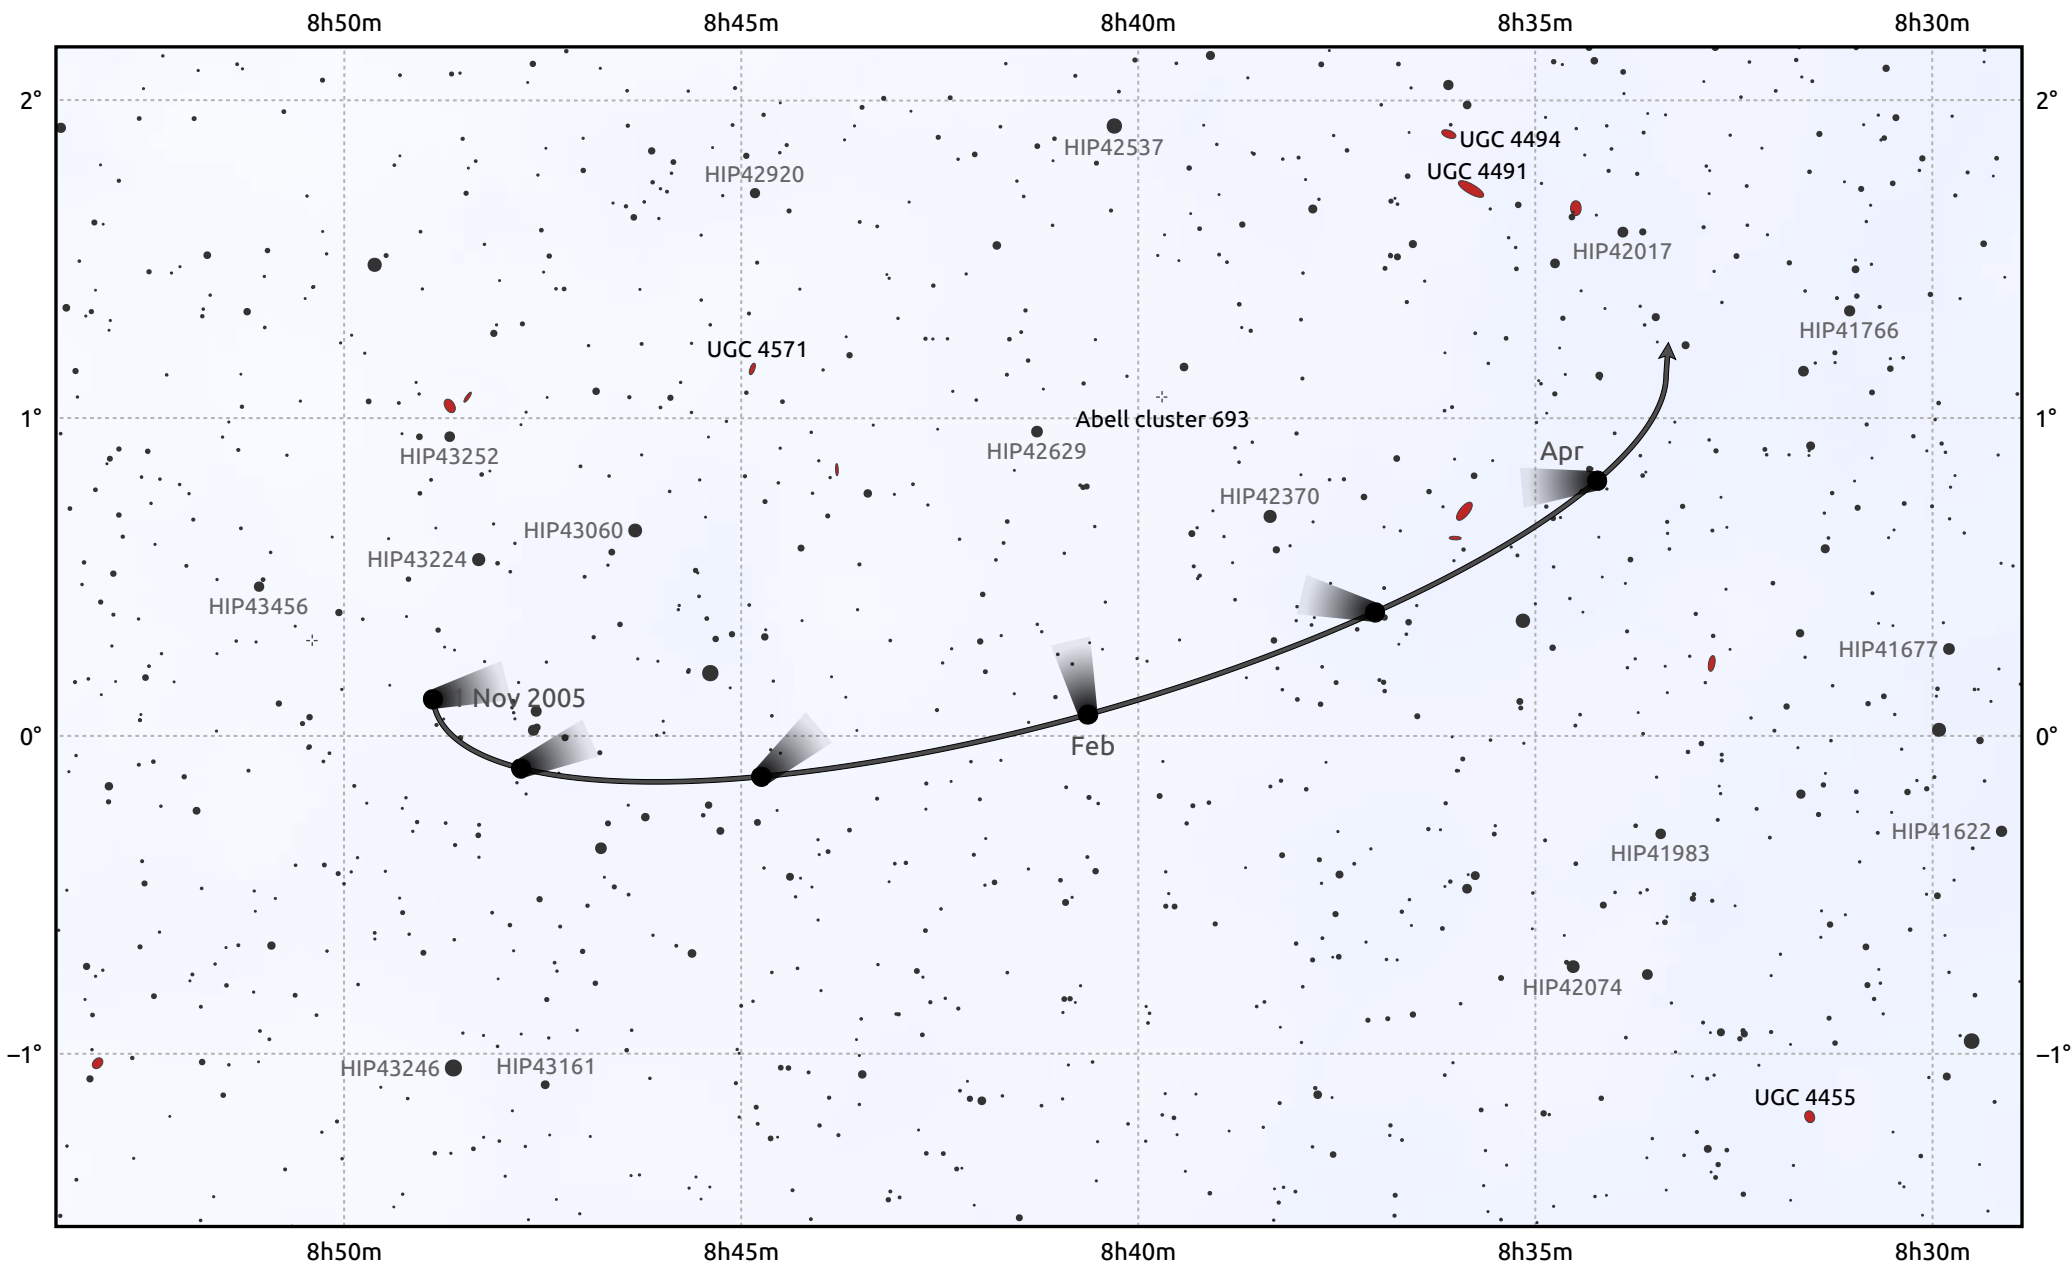

# The path of 1P/Halley starting on 31 Oct 2005

© Dominic Ford 2011–2026. Date markers placed at midnight UTC. Downloaded from <https://in-the-sky.org>

Magnitude scale: · 12.0 · 11.0 · 10.0 · 9.0 · 8.0 · 7.0 · 6.0

— Ecliptic Plane

- Galaxy
- Bright nebula
- Open cluster
- ⊕ Globular cluster
- ⊕ Planetary nebula

Date	Mag
2005 Nov 1	nan
2006 Jan 1	nan
2006 Mar 1	nan