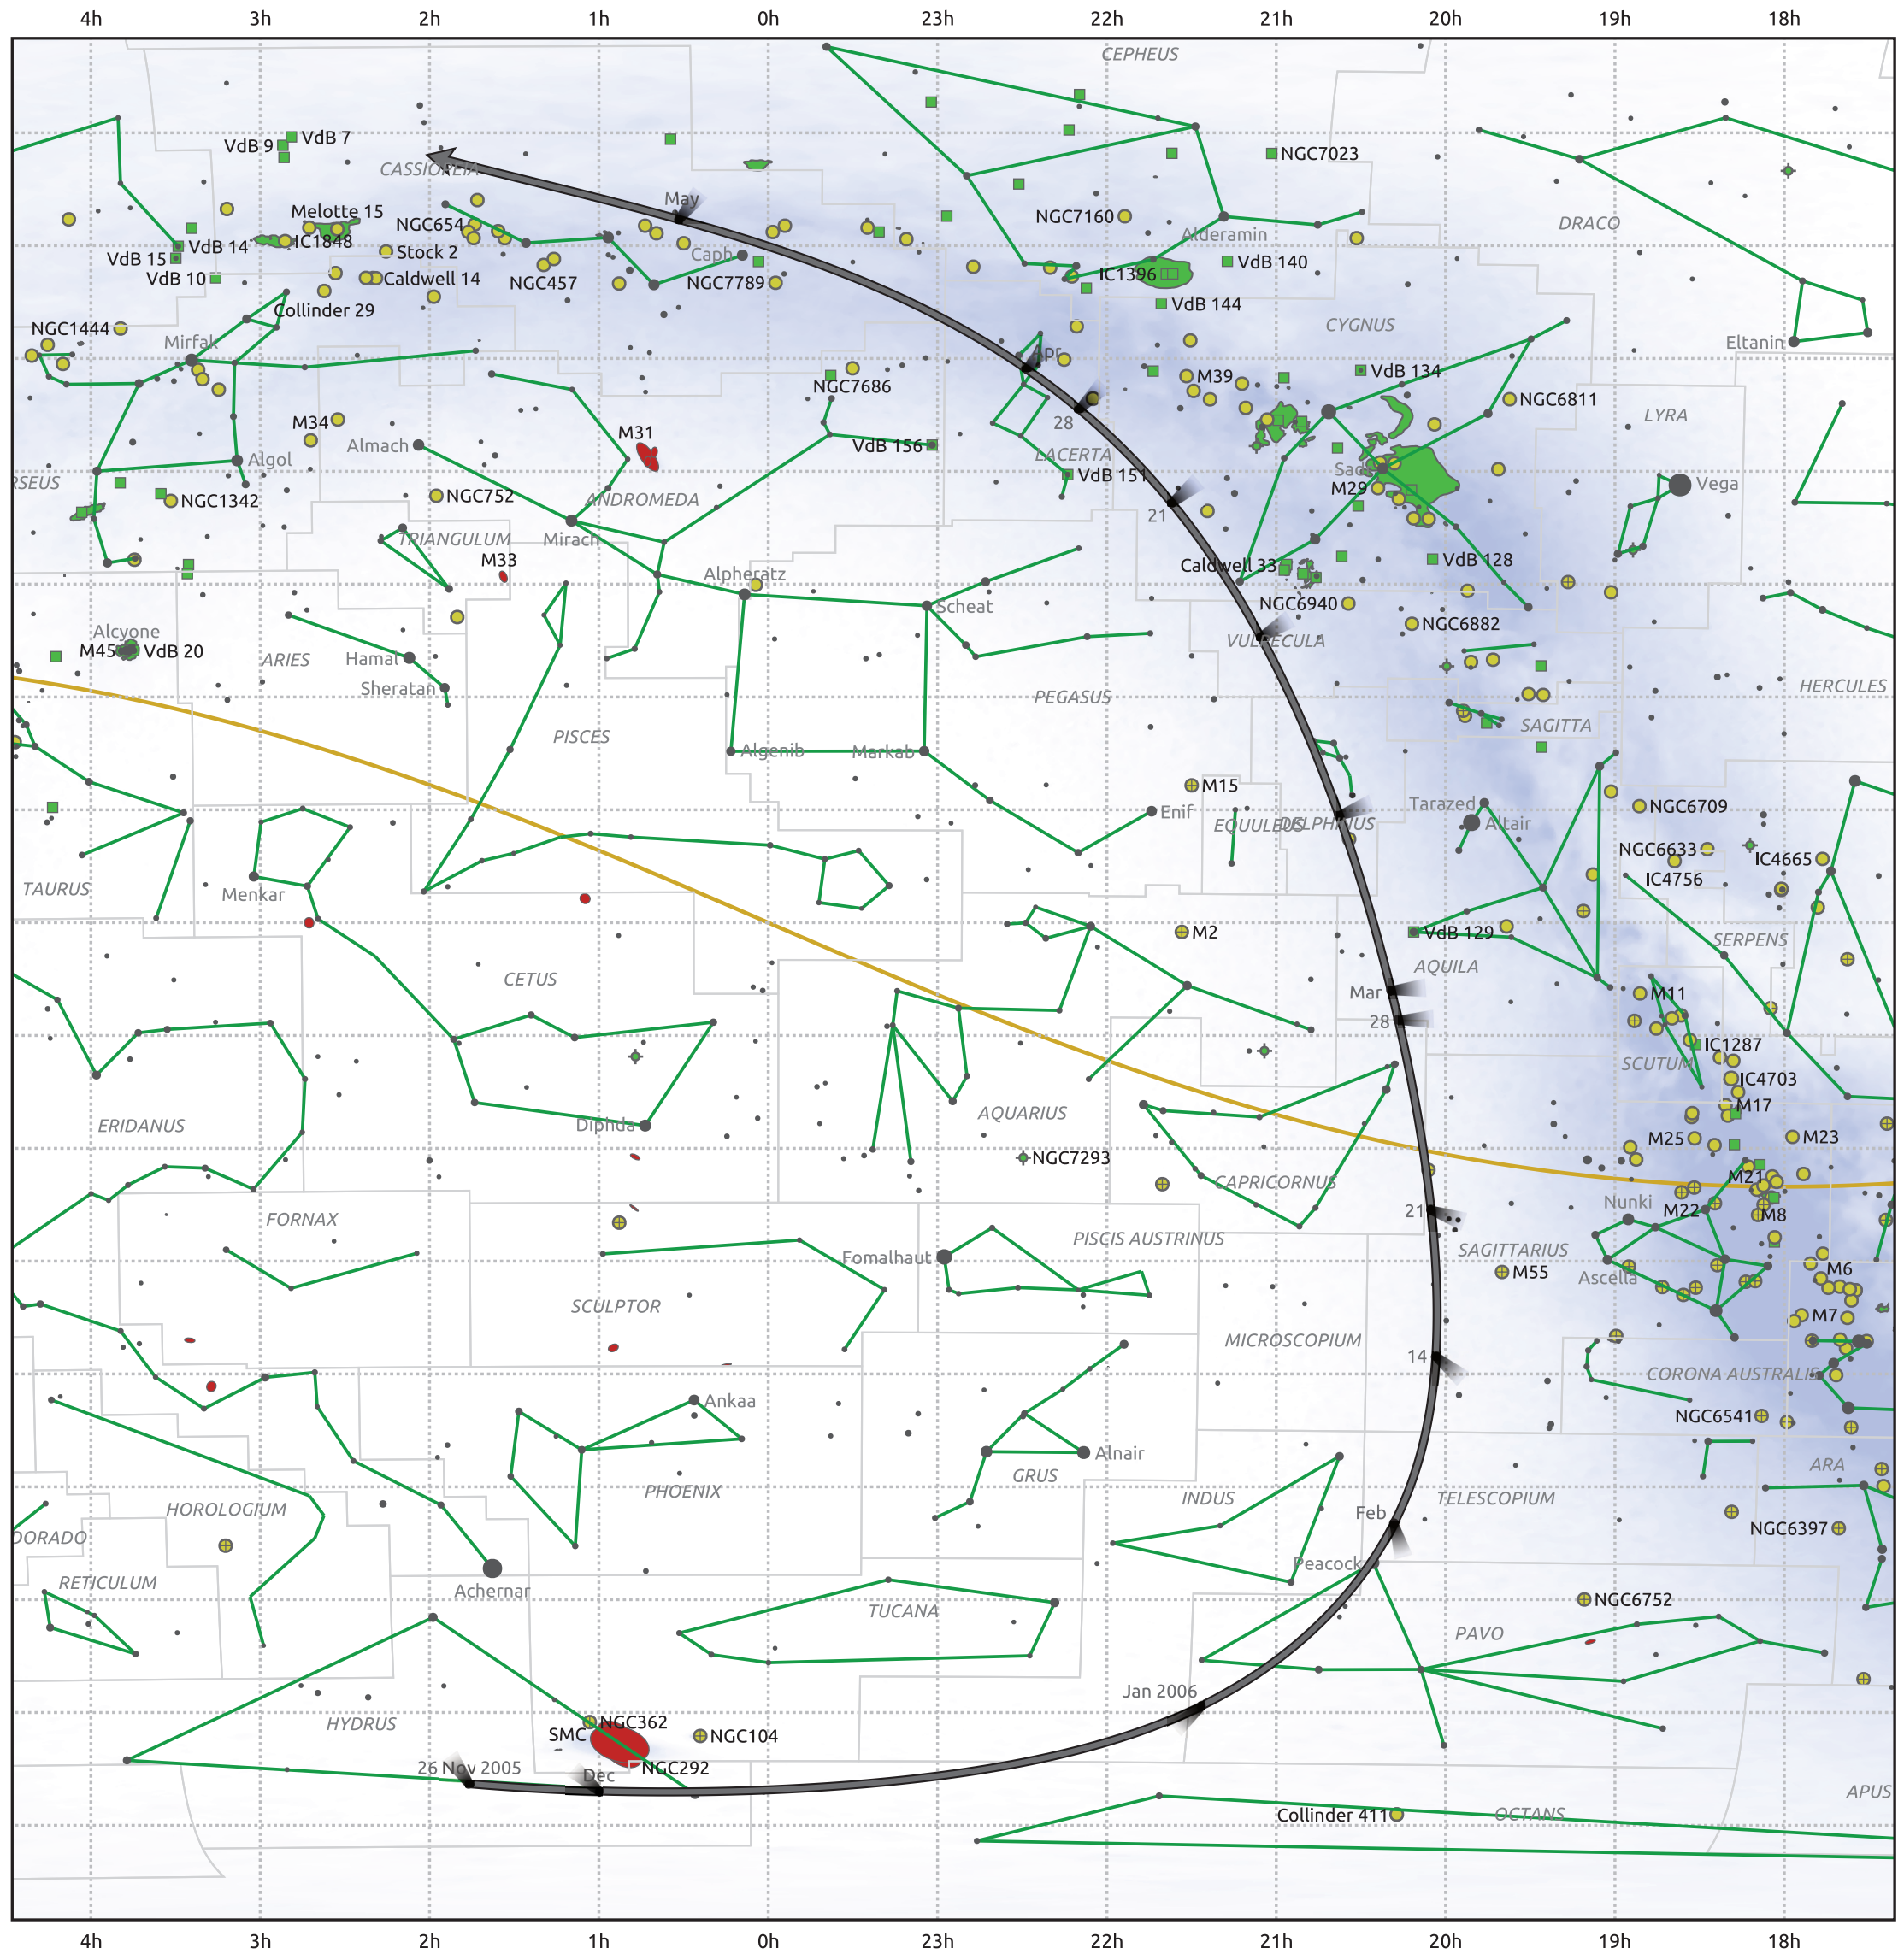

# The path of C/2006 A1 (Pojmanski) starting on 26 Nov 2005

© Dominic Ford 2011–2025. Date markers placed at midnight UTC. Downloaded from <https://in-the-sky.org>

Magnitude scale: • 5.0 • 4.0 • 3.0 • 2.0 • 1.0 • 0.0

— Ecliptic Plane

Galaxy    Bright nebula    Open cluster    Globular cluster    Planetary nebula

Date	Mag
2005 Dec 22	9.8
2006 Jan 1	9.2
2006 Jan 9	8.8
2006 Jan 23	7.7
2006 Feb 3	6.7
2006 Feb 15	5.6
2006 Mar 1	5.3
2006 Mar 17	6.6
2006 Mar 27	7.7
2006 Apr 7	8.8
2006 Apr 20	9.8
2006 May 1	10.5
2006 May 6	10.8