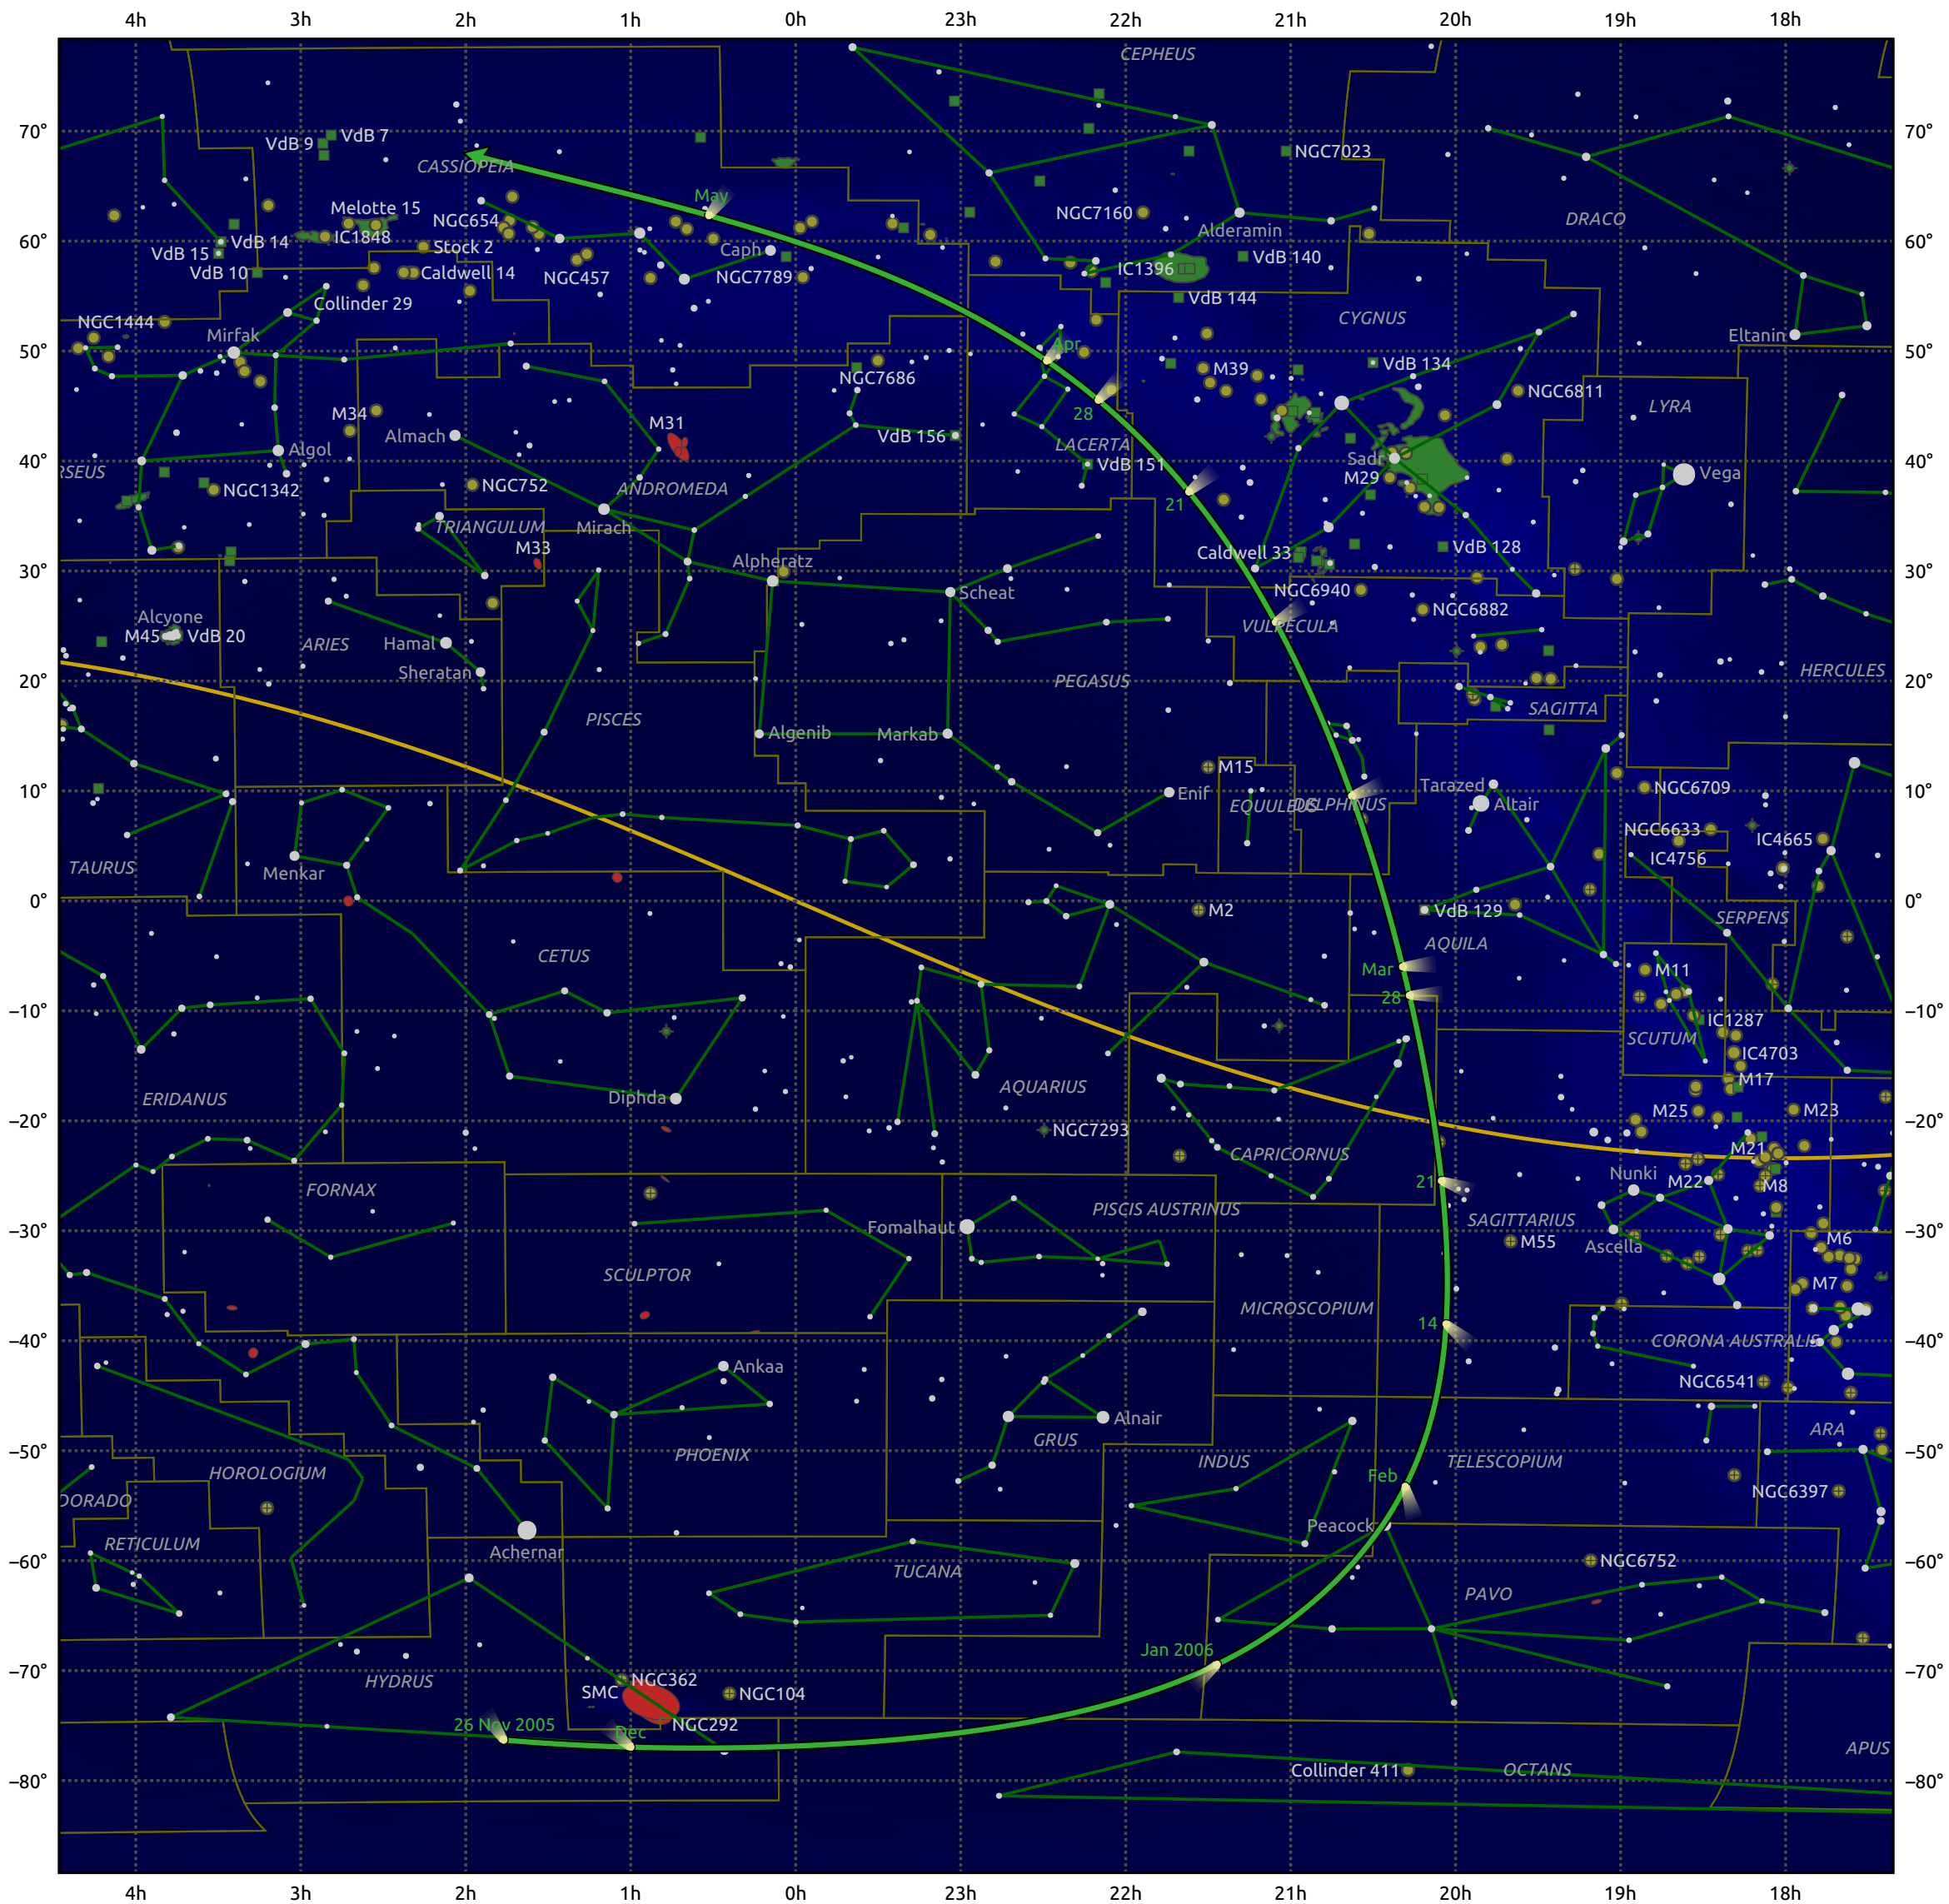

# The path of C/2006 A1 (Pojmanski) starting on 26 Nov 2005

© Dominic Ford 2011–2025. Date markers placed at midnight UTC. Downloaded from <https://in-the-sky.org>

Magnitude scale: ● 5.0 ● 4.0 ● 3.0 ● 2.0 ● 1.0 ● 0.0

— Ecliptic Plane

● Galaxy ● Bright nebula ● Open cluster ● Globular cluster ● Planetary nebula

Date	Mag
2005 Dec 22	9.8
2006 Jan 1	9.2
2006 Jan 9	8.8
2006 Jan 23	7.7
2006 Feb 3	6.7
2006 Feb 15	5.6
2006 Mar 1	5.3
2006 Mar 17	6.6
2006 Mar 27	7.7
2006 Apr 7	8.8
2006 Apr 20	9.8
2006 May 1	10.5
2006 May 6	10.8