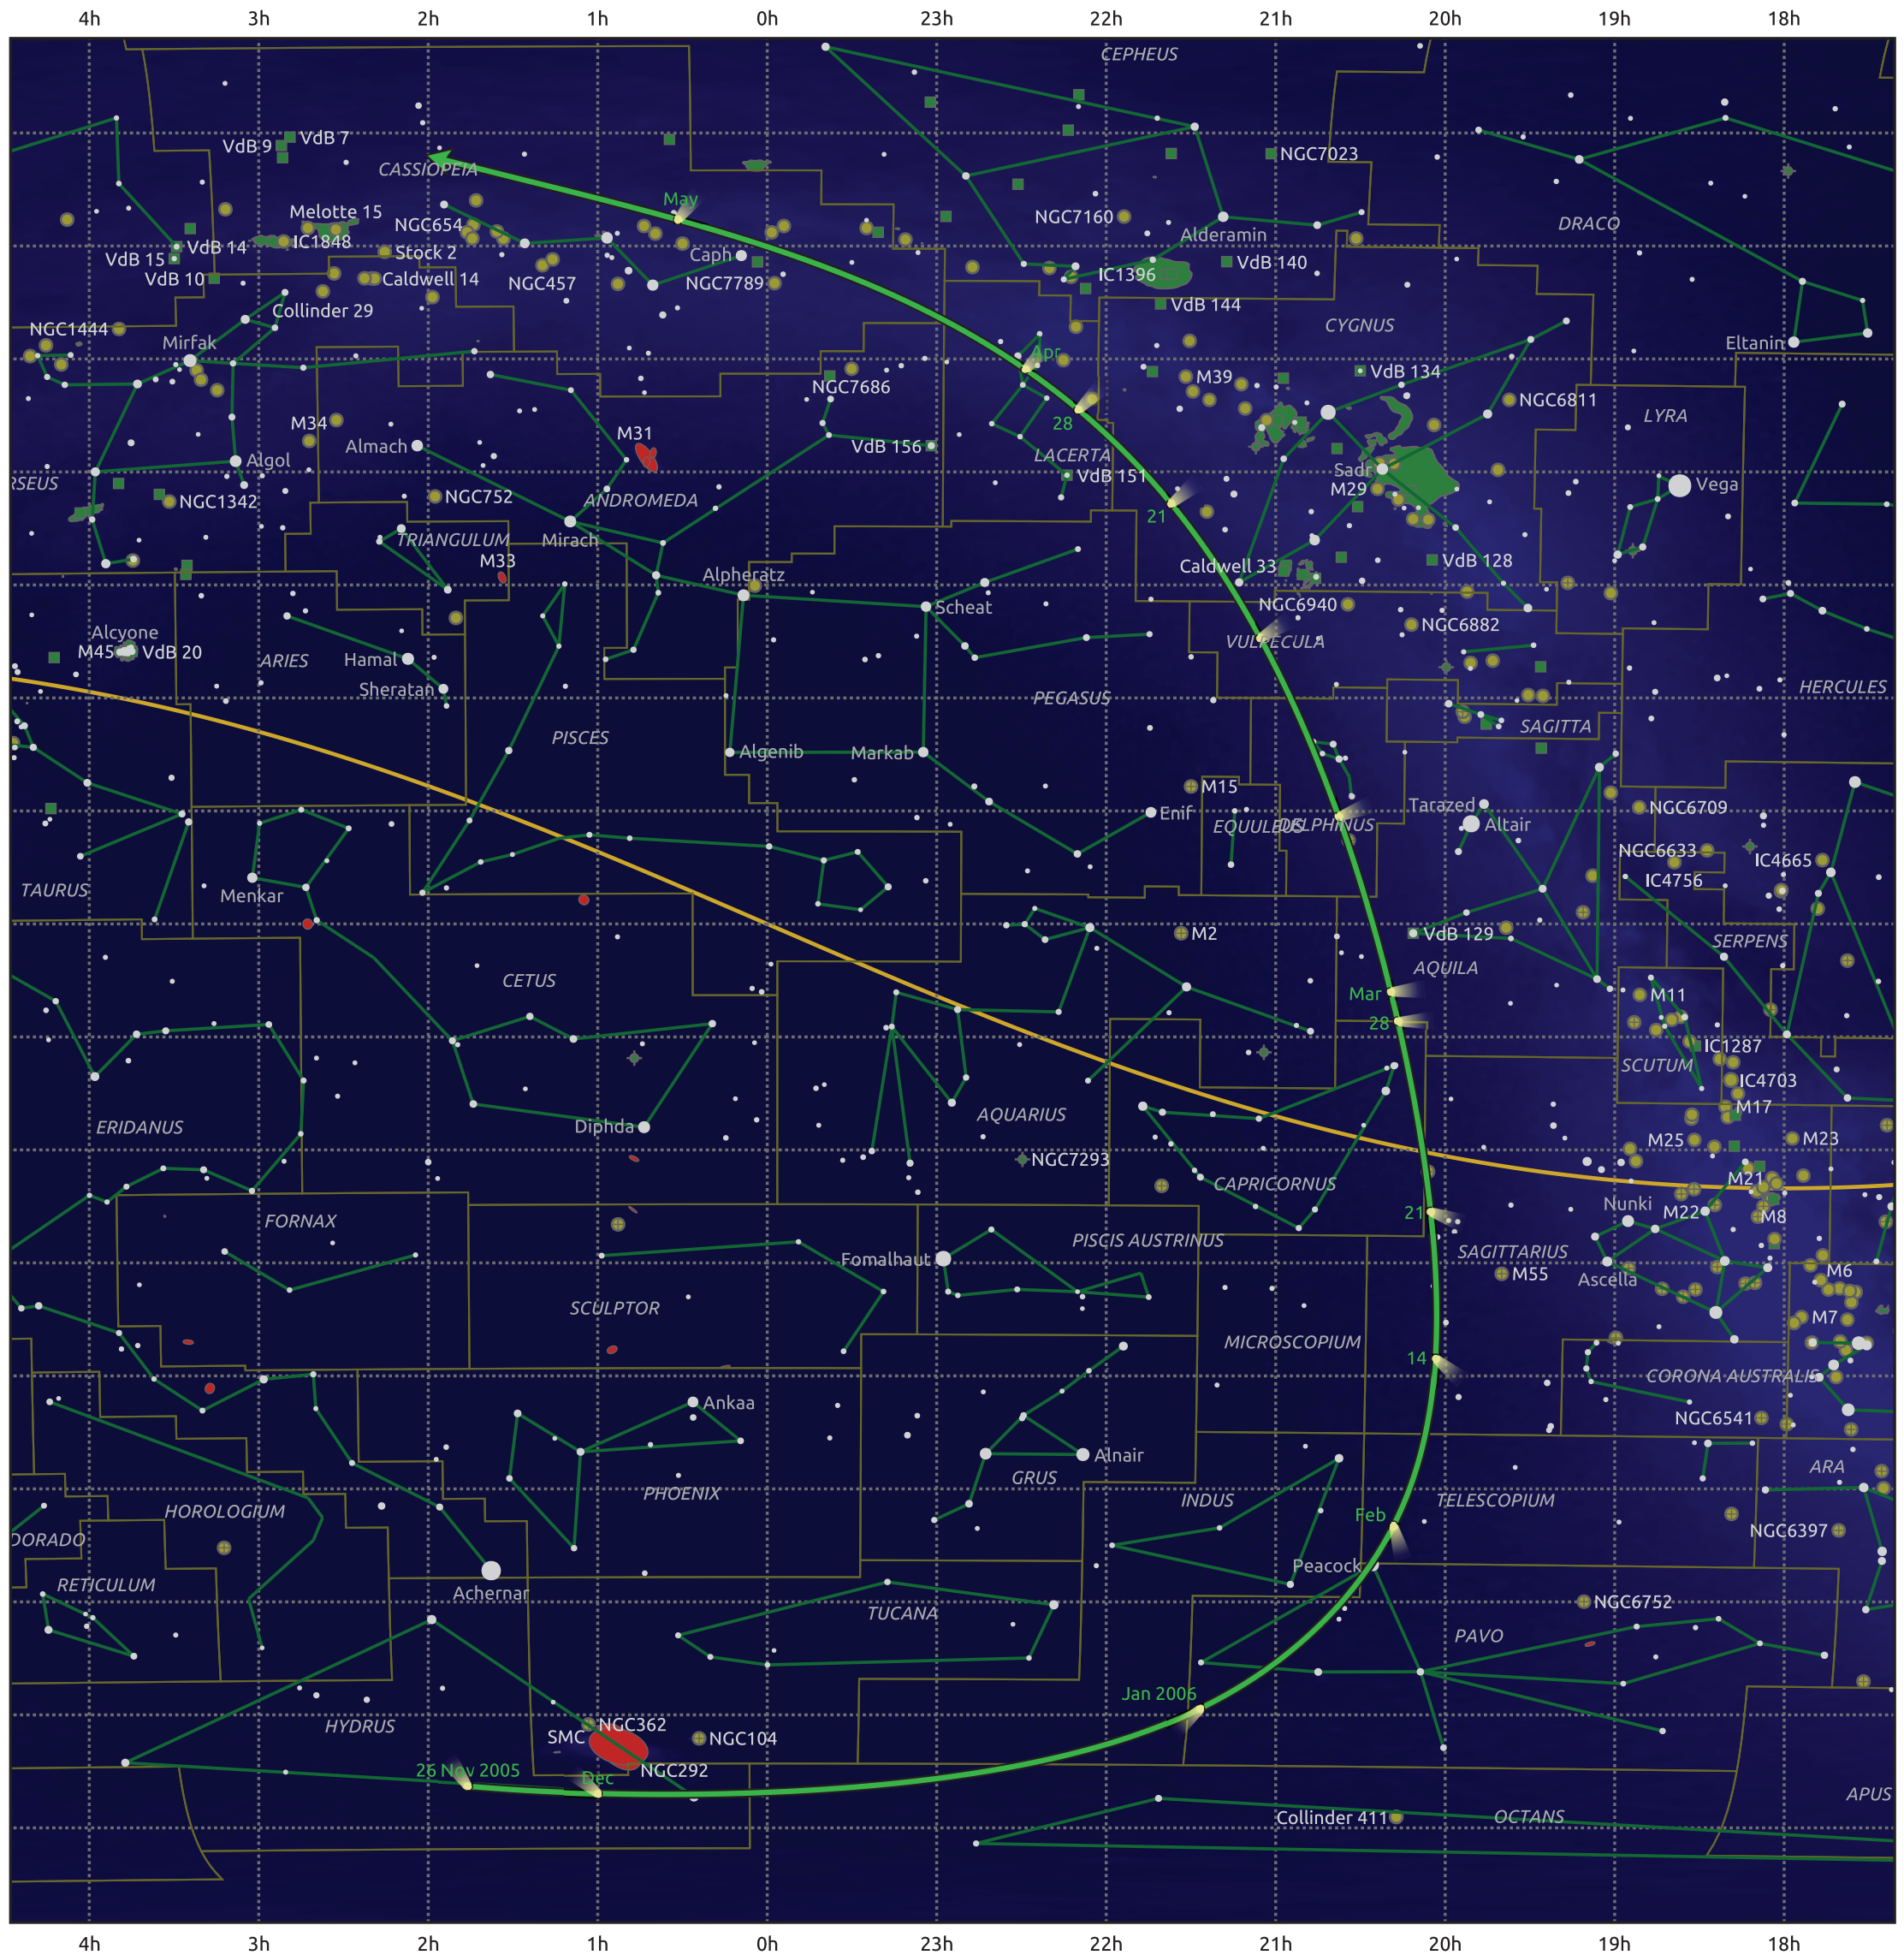

The path of C/2006 A1 (Pojmanski) starting on 26 Nov 2005

© Dominic Ford 2011–2025. Date markers placed at midnight UTC. Downloaded from <https://in-the-sky.org>

Magnitude scale: • 5.0 • 4.0 • 3.0 • 2.0 • 1.0 • 0.0

— Ecliptic Plane

Galaxy Bright nebula Open cluster Globular cluster Planetary nebula

Date	Mag
2005 Dec 22	9.8
2006 Jan 1	9.2
2006 Jan 9	8.8
2006 Jan 23	7.7
2006 Feb 3	6.7
2006 Feb 15	5.6
2006 Mar 1	5.3
2006 Mar 17	6.6
2006 Mar 27	7.7
2006 Apr 7	8.8
2006 Apr 20	9.8
2006 May 1	10.5
2006 May 6	10.8