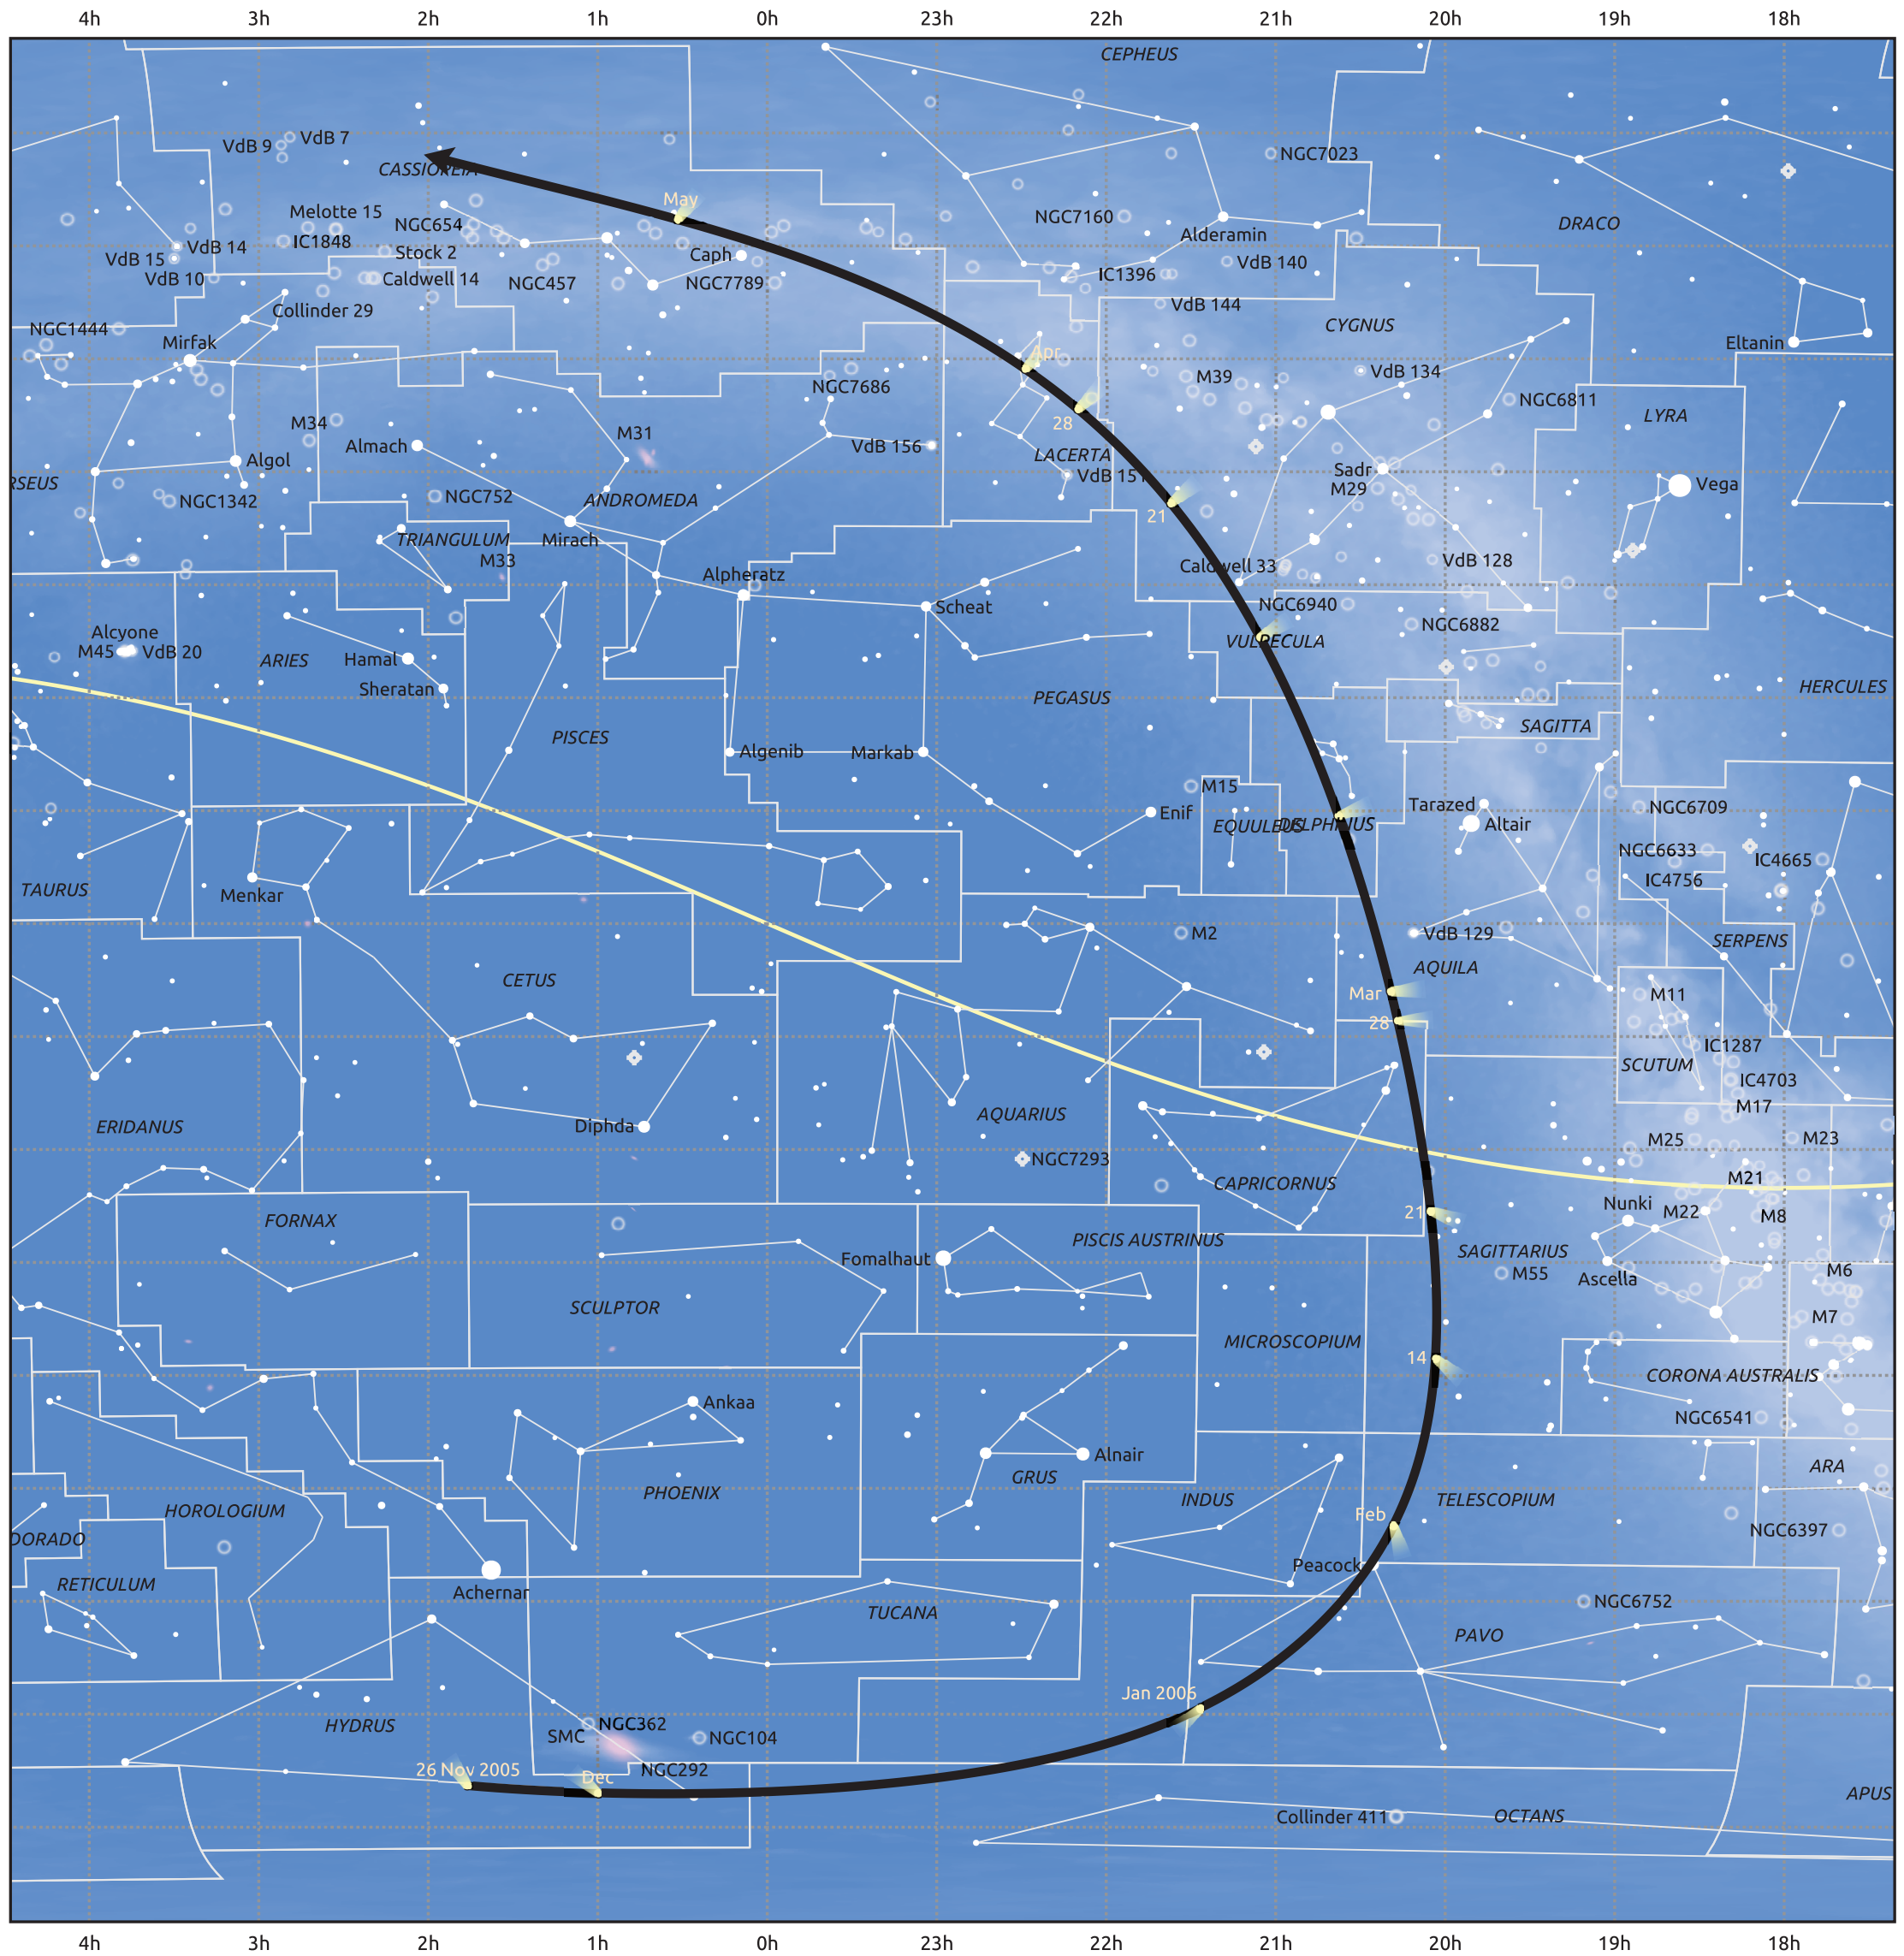

The path of C/2006 A1 (Pojmanski) starting on 26 Nov 2005

© Dominic Ford 2011–2025. Date markers placed at midnight UTC. Downloaded from <https://in-the-sky.org>

Magnitude scale: • 5.0 • 4.0 • 3.0 • 2.0 • 1.0 • 0.0

— Ecliptic Plane

Galaxy Bright nebula Open cluster Globular cluster Planetary nebula

Date	Mag
2005 Dec 22	9.8
2006 Jan 1	9.2
2006 Jan 9	8.8
2006 Jan 23	7.7
2006 Feb 3	6.7
2006 Feb 15	5.6
2006 Mar 1	5.3
2006 Mar 17	6.6
2006 Mar 27	7.7
2006 Apr 7	8.8
2006 Apr 20	9.8
2006 May 1	10.5
2006 May 6	10.8