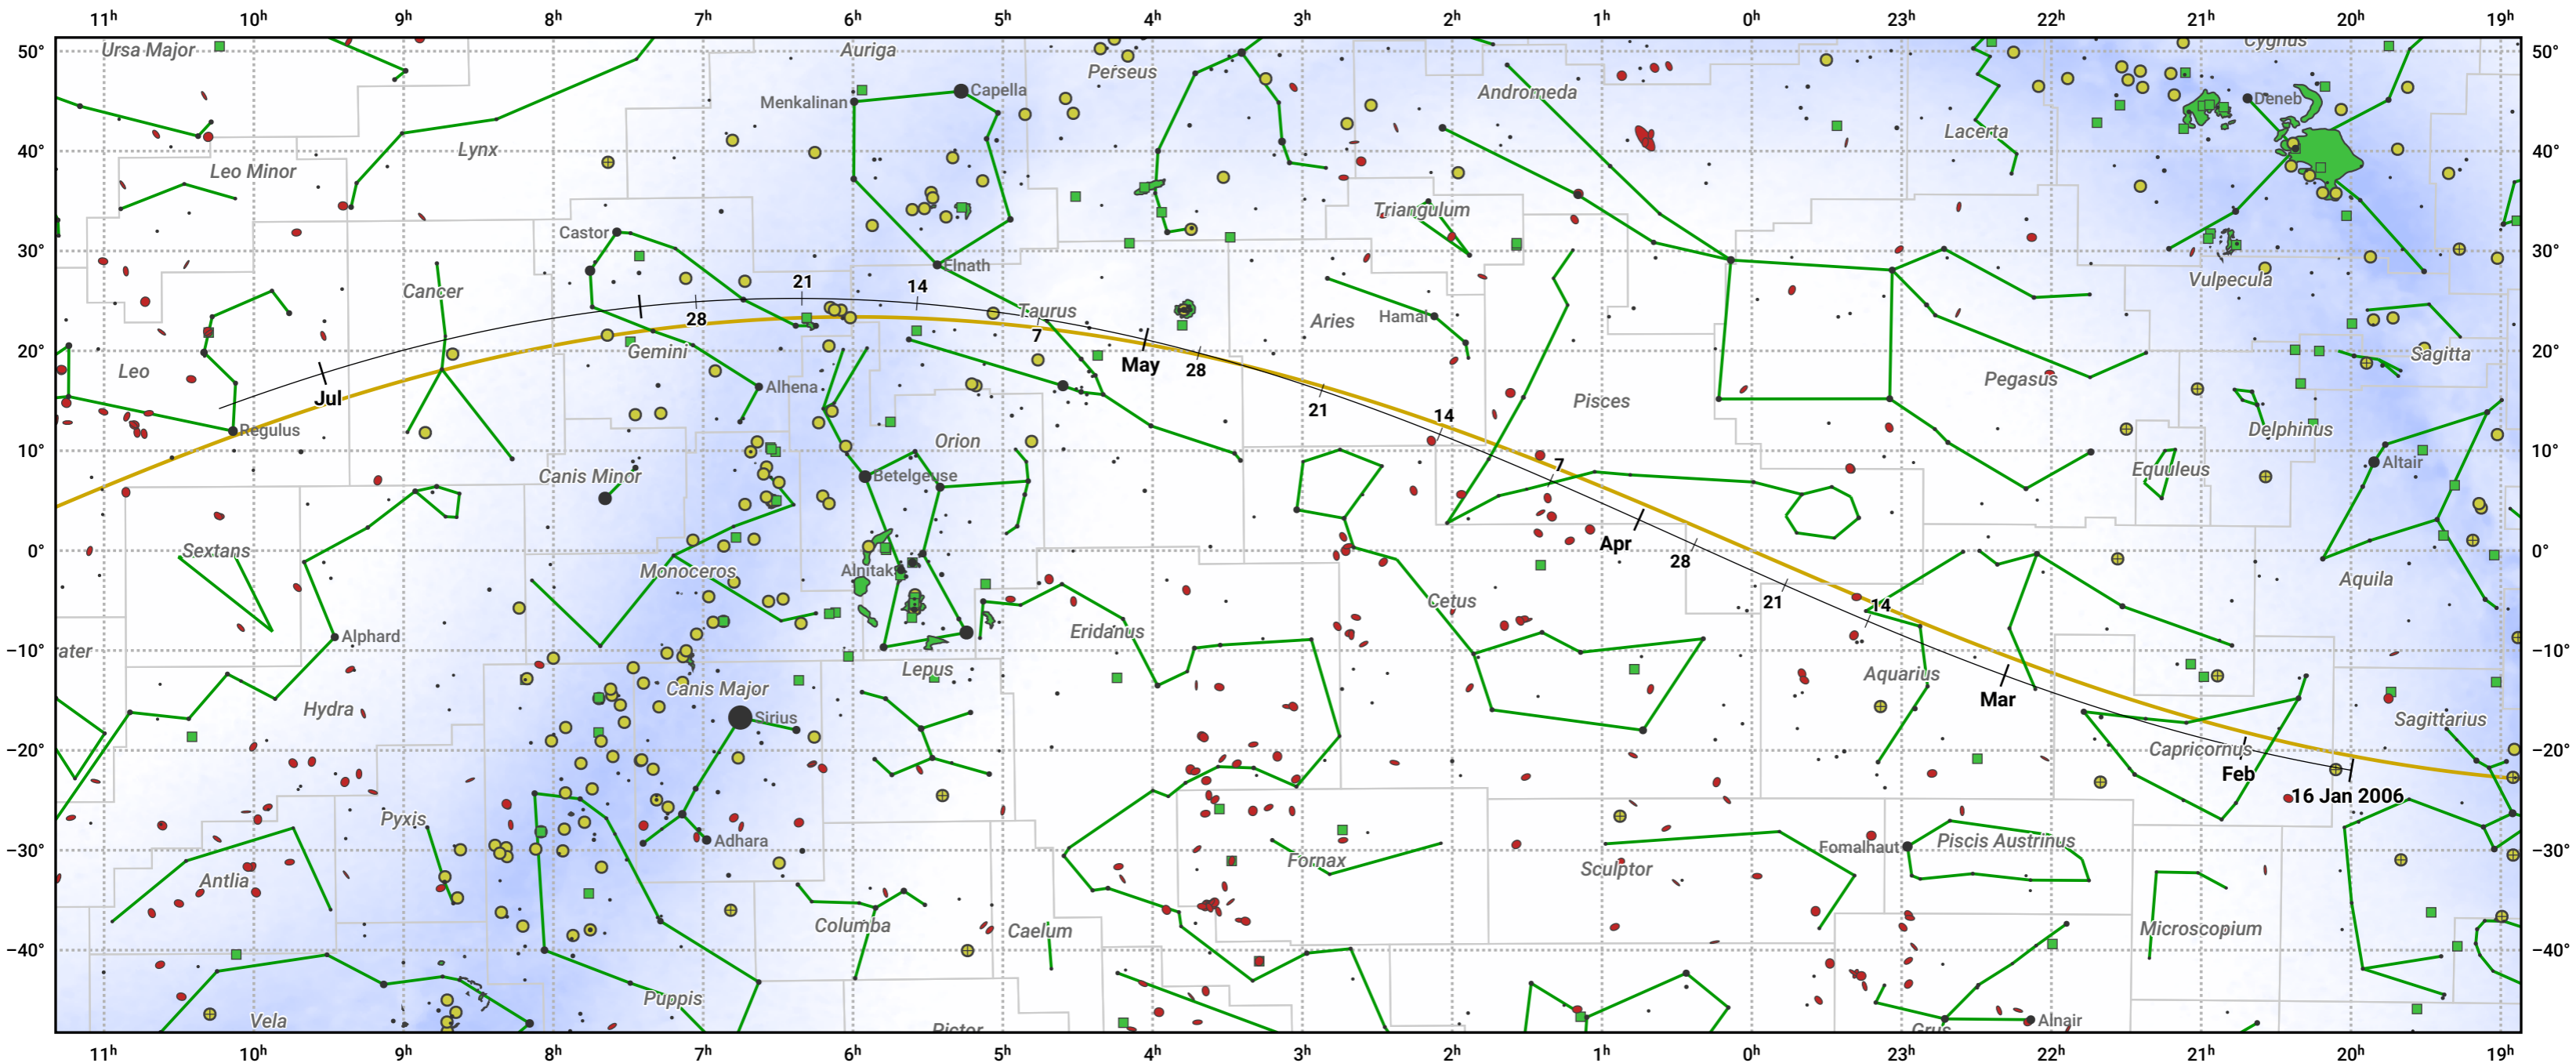

The path of 45P/Honda-Mrkos-Pajdusakova starting on 16 Jan 2006

© Dominic Ford 2011–2024. Date markers placed at midnight UTC. Downloaded from <https://in-the-sky.org>

Magnitude scale: -5.0 -4.0 -3.0 -2.0 -1.0 -2.0

— Ecliptic Plane

Galaxy
 Bright nebula
 Open cluster
 + Globular cluster

Date	Mag
2006 Feb 2	15.2
2006 Feb 16	14.1
2006 Feb 28	13.1
2006 Mar 1	13.0
2006 Mar 11	12.0
2006 Mar 22	10.8
2006 Apr 1	9.7
2006 May 1	9.5
2006 May 14	10.8
2006 May 24	11.8
2006 Jun 4	12.8
2006 Jun 16	13.9
2006 Jun 29	14.9
2006 Jul 1	15.0
2006 Jul 14	15.9