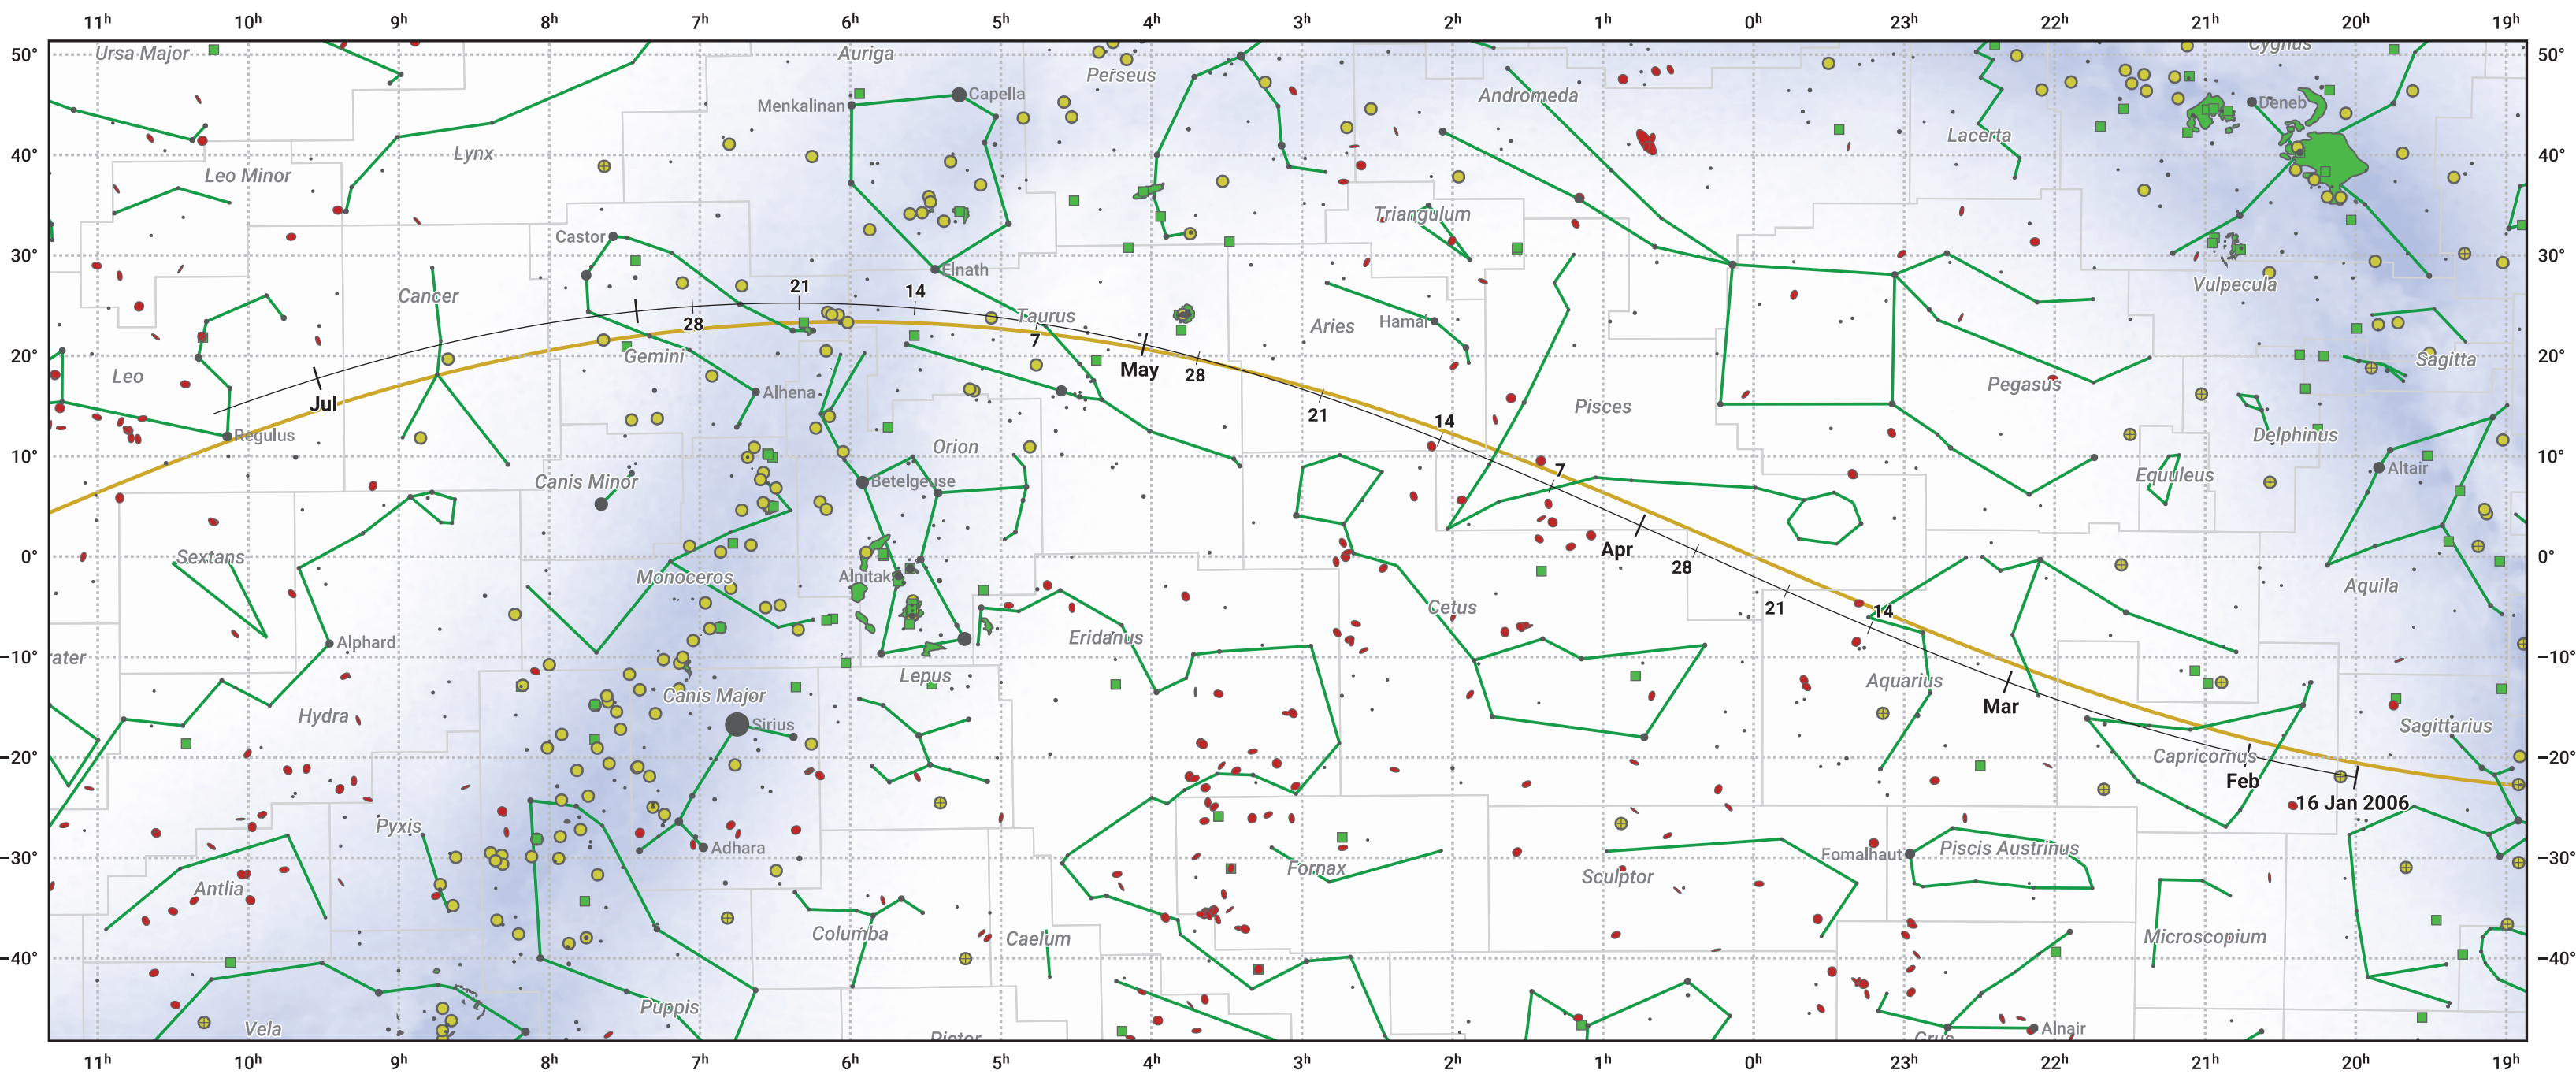

The path of 45P/Honda-Mrkos-Pajdosakova starting on 16 Jan 2006

© Dominic Ford 2011–2024. Date markers placed at midnight UTC. Downloaded from <https://in-the-sky.org>

Magnitude scale: ● 5.0 ● 4.0 ● 3.0 ● 2.0 ● 1.0 ● 0.0 ● -1.0 ● -2.0

— Ecliptic Plane

● Galaxy ■ Bright nebula ● Open cluster ⊕ Globular cluster

Date	Mag
2006 Feb 2	15.2
2006 Feb 16	14.1
2006 Feb 28	13.1
2006 Mar 1	13.0
2006 Mar 11	12.0
2006 Mar 22	10.8
2006 Apr 1	9.7
2006 May 1	9.5
2006 May 14	10.8
2006 May 24	11.8
2006 Jun 4	12.8
2006 Jun 16	13.9
2006 Jun 29	14.9
2006 Jul 1	15.0
2006 Jul 14	15.9