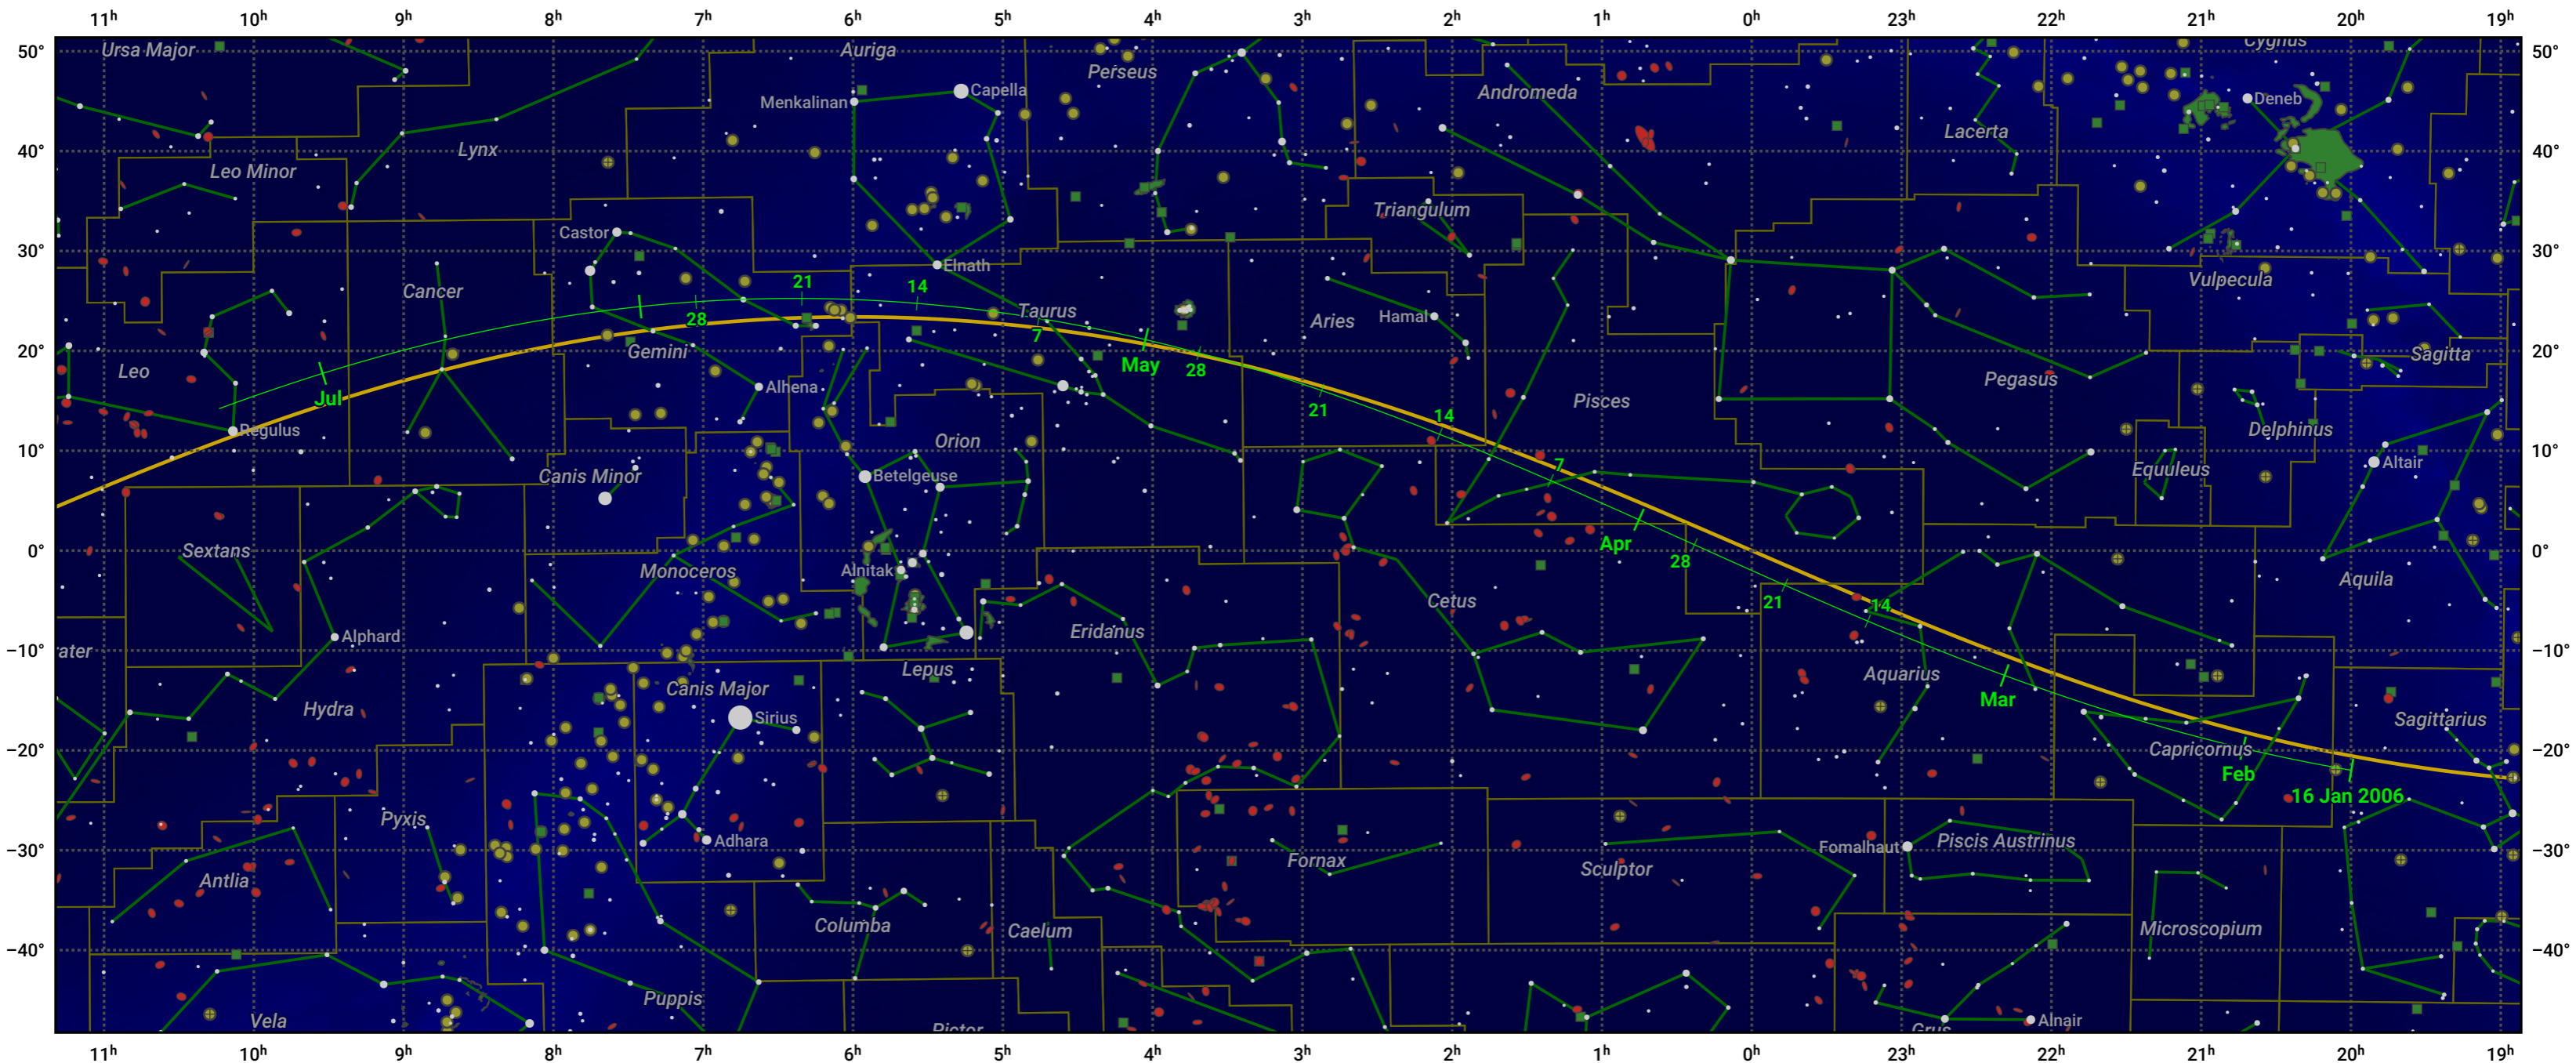

The path of 45P/Honda-Mrkos-Pajdusakova starting on 16 Jan 2006

© Dominic Ford 2011–2024. Date markers placed at midnight UTC. Downloaded from <https://in-the-sky.org>

Date	Mag
2006 Feb 2	15.2
2006 Feb 16	14.1
2006 Feb 28	13.1
2006 Mar 1	13.0
2006 Mar 11	12.0
2006 Mar 22	10.8
2006 Apr 1	9.7
2006 May 1	9.5
2006 May 14	10.8
2006 May 24	11.8
2006 Jun 4	12.8
2006 Jun 16	13.9
2006 Jun 29	14.9
2006 Jul 1	15.0
2006 Jul 14	15.9