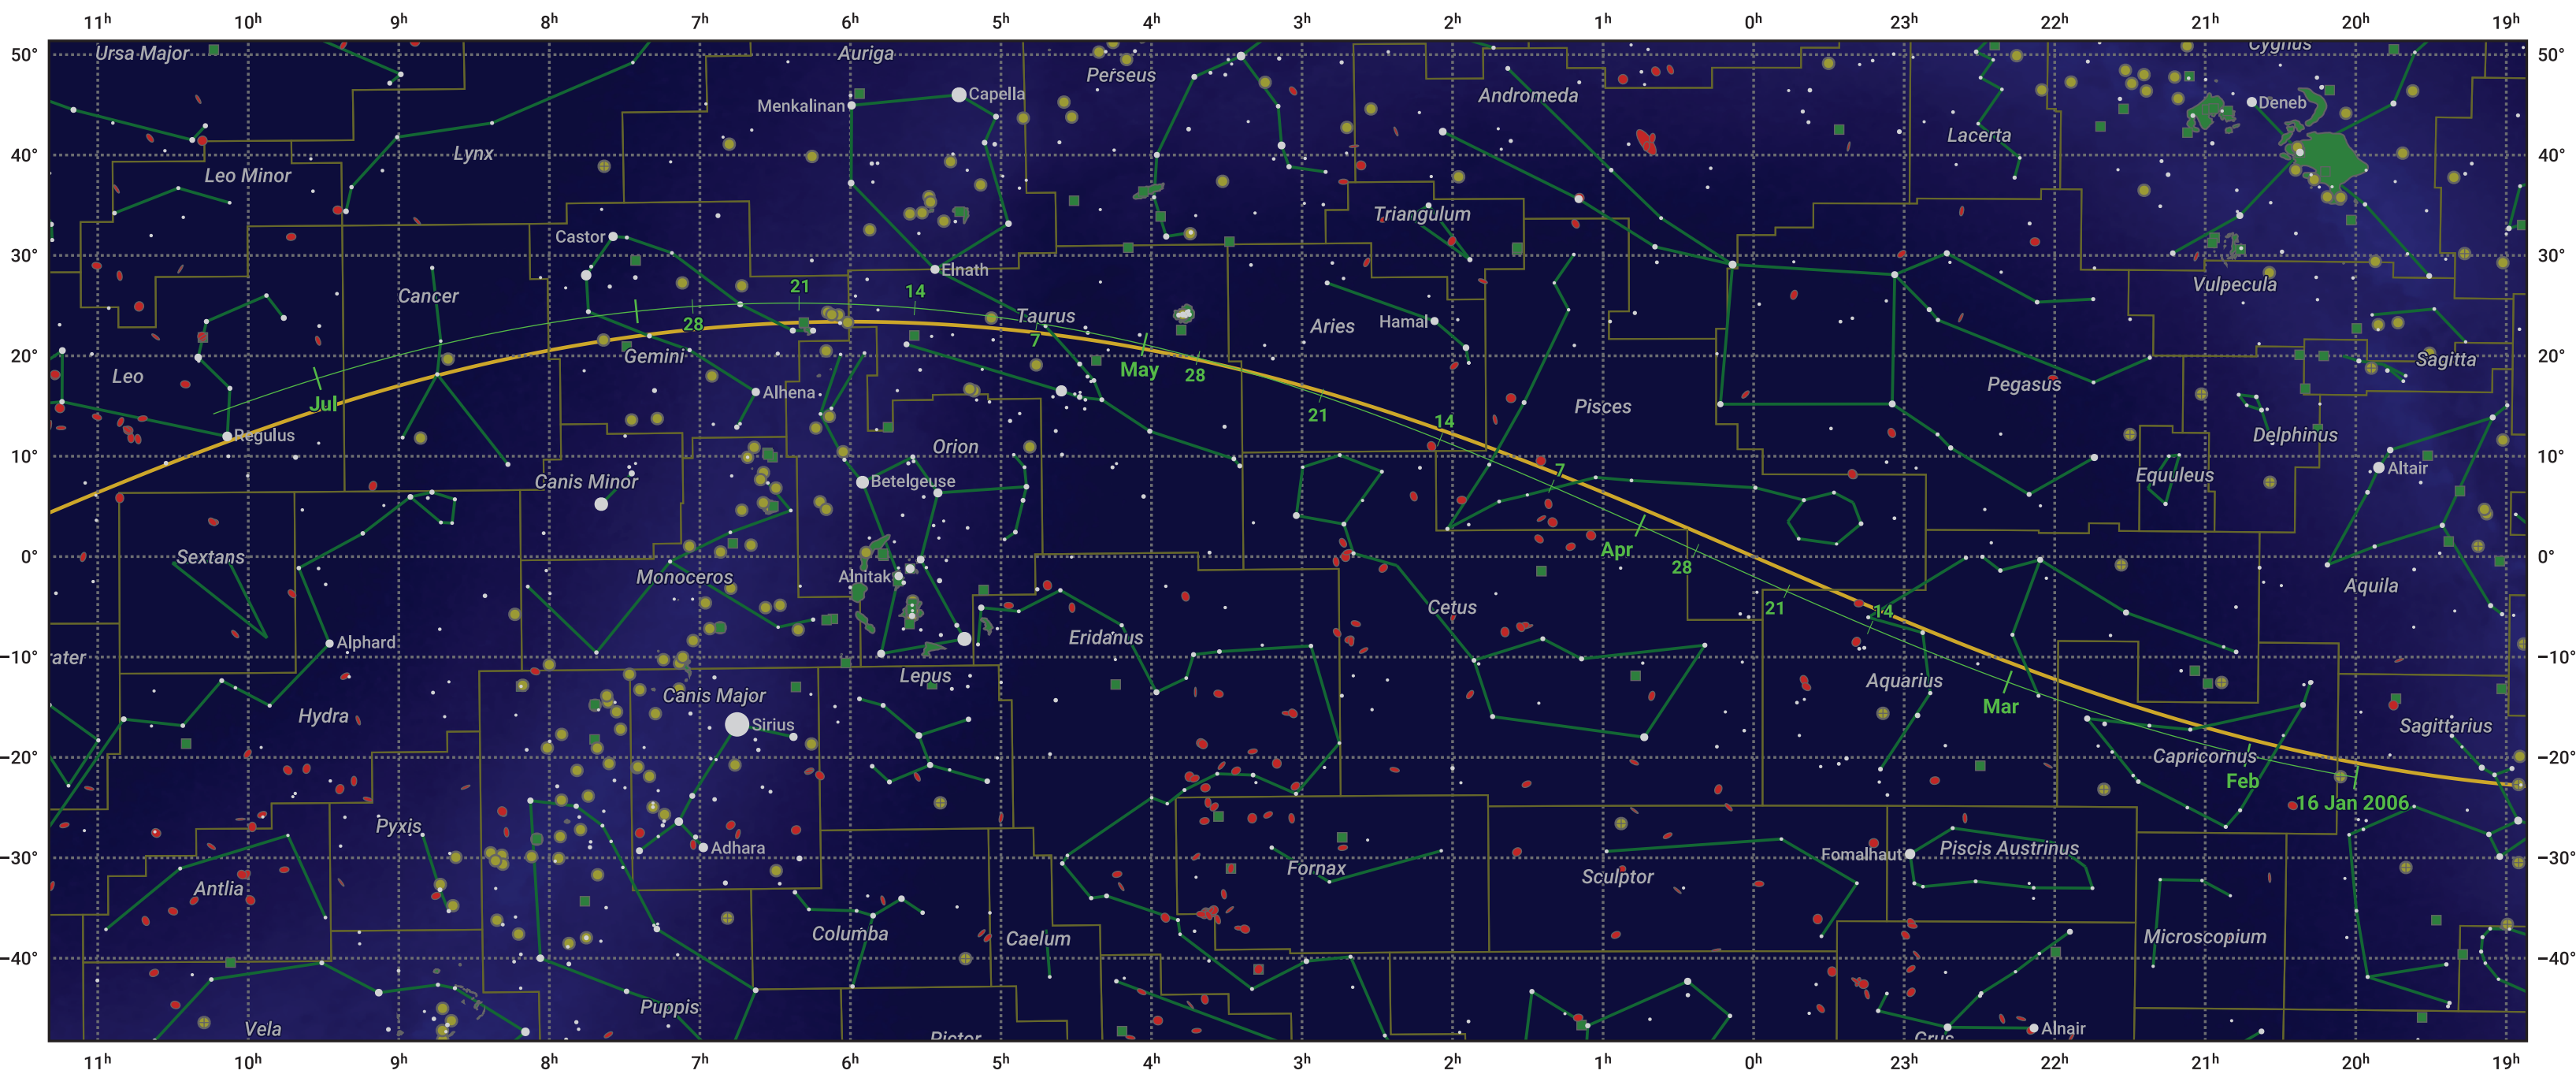

The path of 45P/Honda-Mrkos-Pajdusakova starting on 16 Jan 2006

© Dominic Ford 2011–2024. Date markers placed at midnight UTC. Downloaded from <https://in-the-sky.org>

Magnitude scale: -5.0 -4.0 -3.0 -2.0 -1.0 -0.0 -1.0 -2.0

— Ecliptic Plane

■ Galaxy
 ■ Bright nebula
 ● Open cluster
 ⊕ Globular cluster

Date	Mag
2006 Feb 2	15.2
2006 Feb 16	14.1
2006 Feb 28	13.1
2006 Mar 1	13.0
2006 Mar 11	12.0
2006 Mar 22	10.8
2006 Apr 1	9.7
2006 May 1	9.5
2006 May 14	10.8
2006 May 24	11.8
2006 Jun 4	12.8
2006 Jun 16	13.9
2006 Jun 29	14.9
2006 Jul 1	15.0
2006 Jul 14	15.9