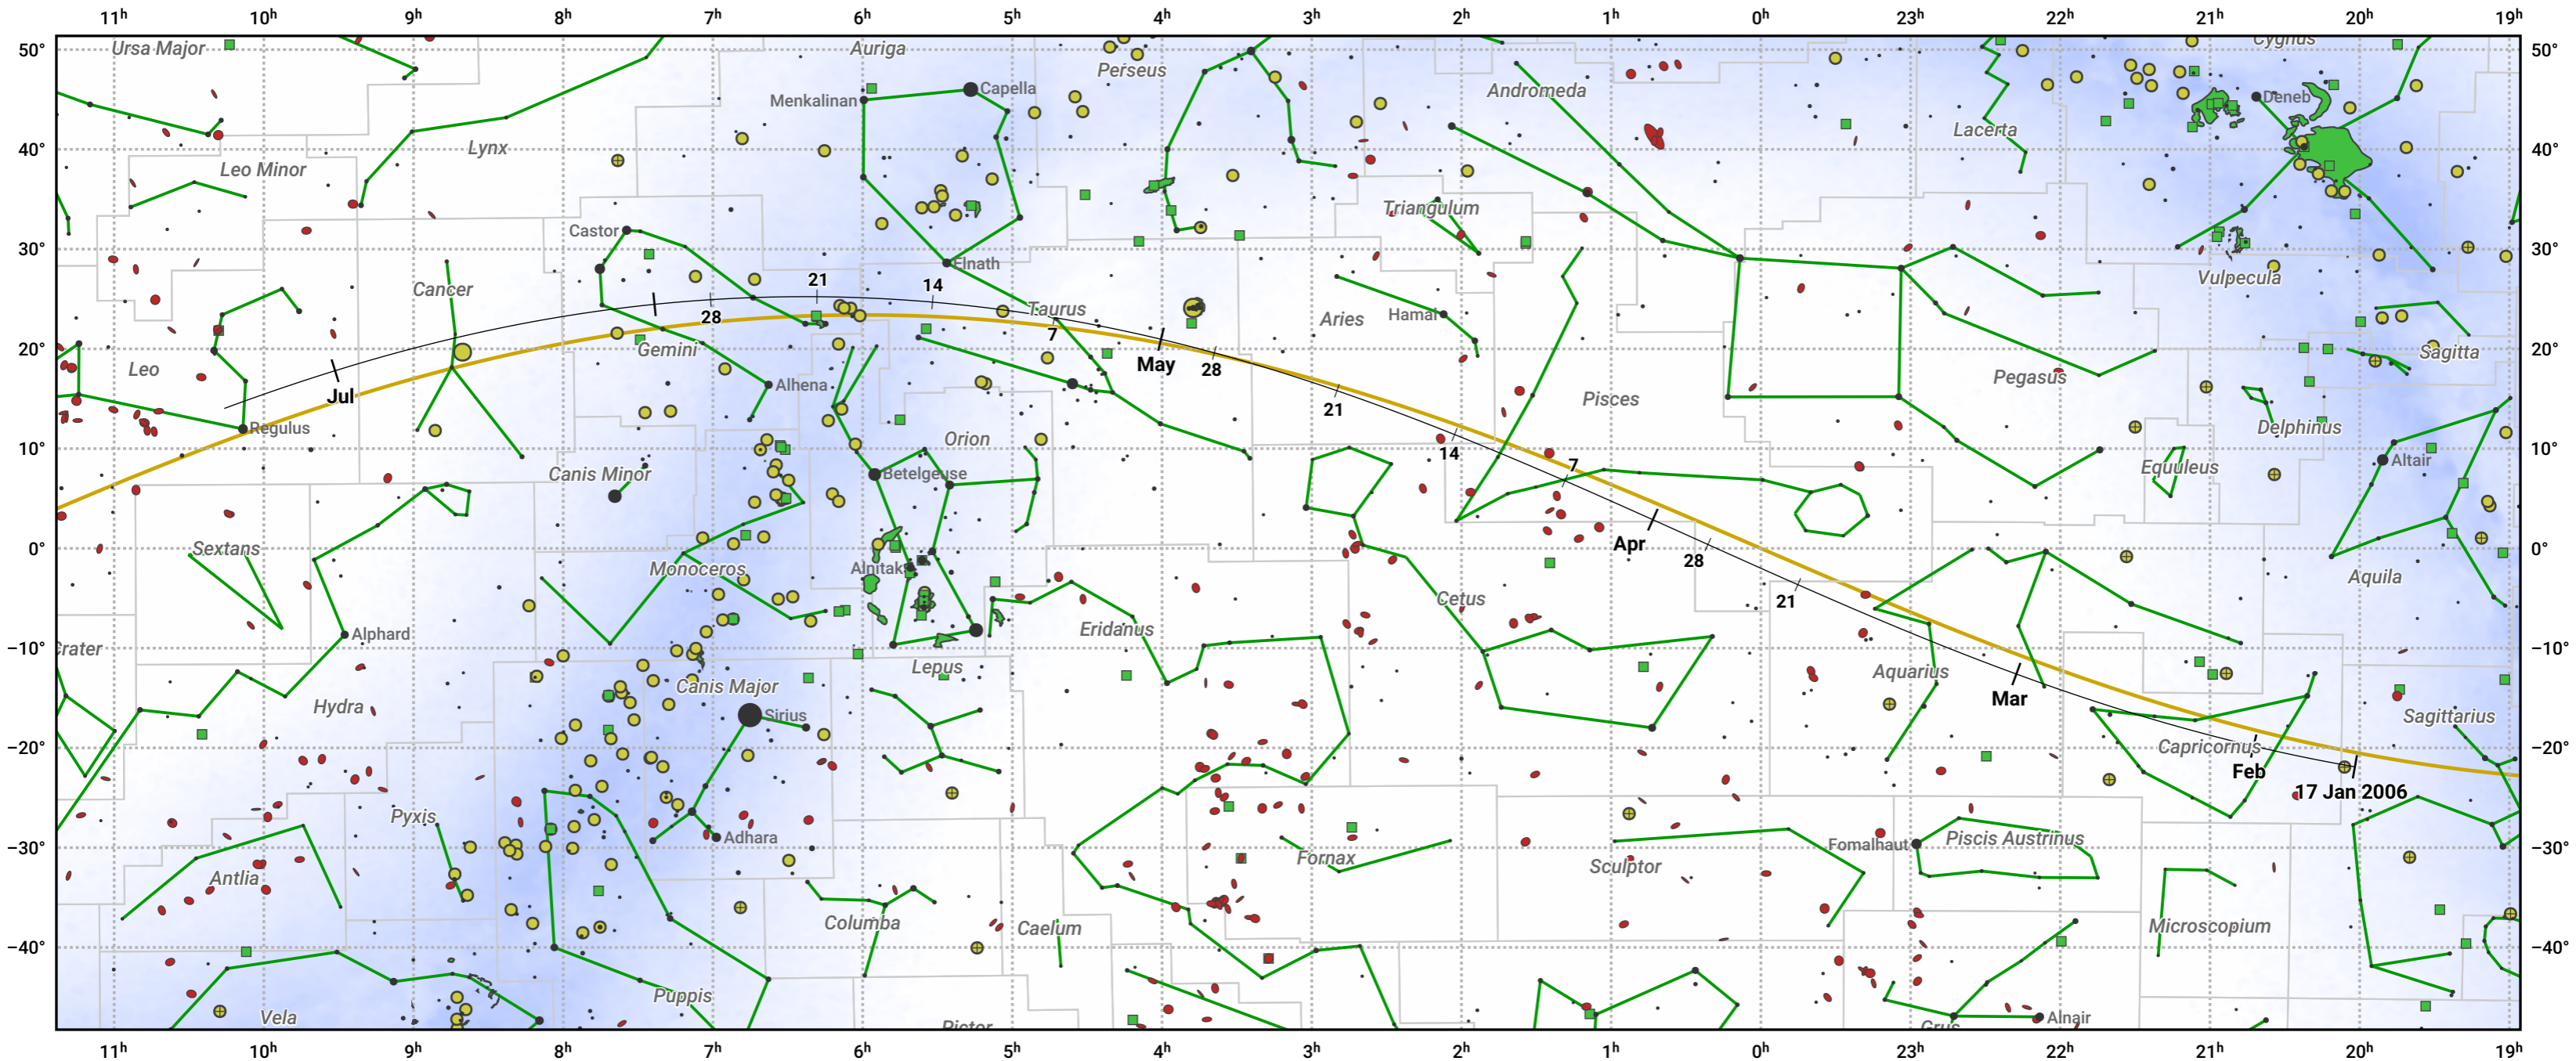

The path of 45P/Honda-Mrkos-Pajdusakova starting on 17 Jan 2006

© Dominic Ford 2011–2024. Date markers placed at midnight UTC. Downloaded from <https://in-the-sky.org>

Magnitude scale: -5.0 -4.0 -3.0 -2.0 -1.0 0.0 -1.0 -2.0

— Ecliptic Plane

- Galaxy
- Bright nebula
- Open cluster
- ⊕ Globular cluster

Date	Mag
2006 Feb 3	15.1
2006 Feb 17	14.1
2006 Mar 1	13.0
2006 Mar 12	12.0
2006 Mar 22	10.9
2006 Apr 1	9.8
2006 May 1	9.4
2006 May 15	10.8
2006 May 25	11.8
2006 Jun 5	12.9
2006 Jun 17	13.9
2006 Jul 1	15.0