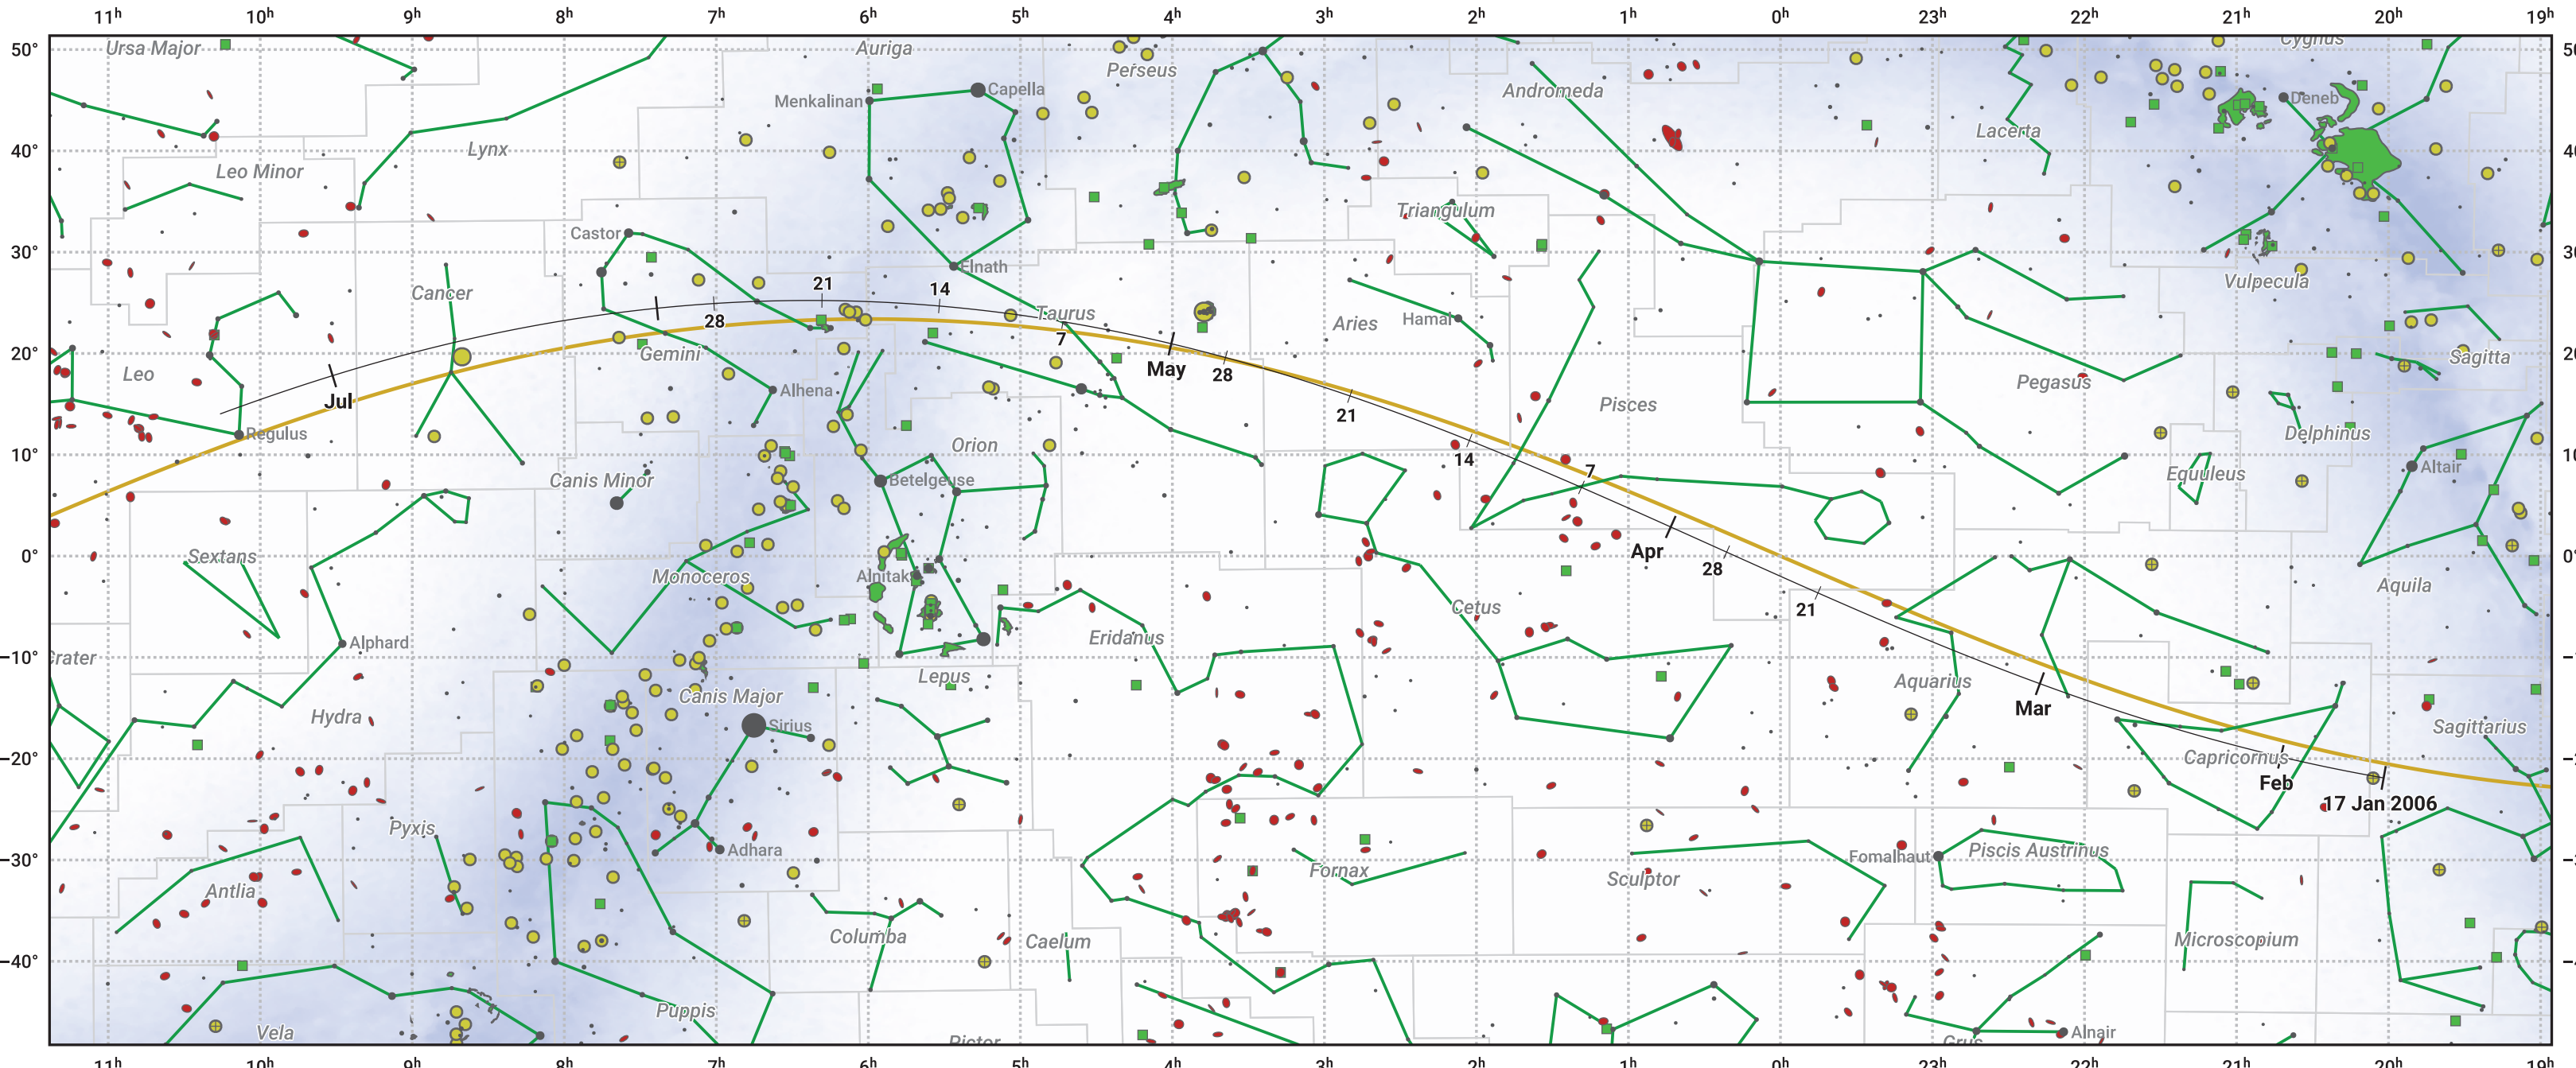

The path of 45P/Honda-Mrkos-Pajdusakova starting on 17 Jan 2006

© Dominic Ford 2011–2024. Date markers placed at midnight UTC. Downloaded from <https://in-the-sky.org>

Magnitude scale: -5.0 -4.0 -3.0 -2.0 -1.0 0.0 -1.0 -2.0

Ecliptic Plane

Galaxy Bright nebula Open cluster Globular cluster

Date	Mag
2006 Feb 3	15.1
2006 Feb 17	14.1
2006 Mar 1	13.0
2006 Mar 12	12.0
2006 Mar 22	10.9
2006 Apr 1	9.8
2006 May 1	9.4
2006 May 15	10.8
2006 May 25	11.8
2006 Jun 5	12.9
2006 Jun 17	13.9
2006 Jul 1	15.0