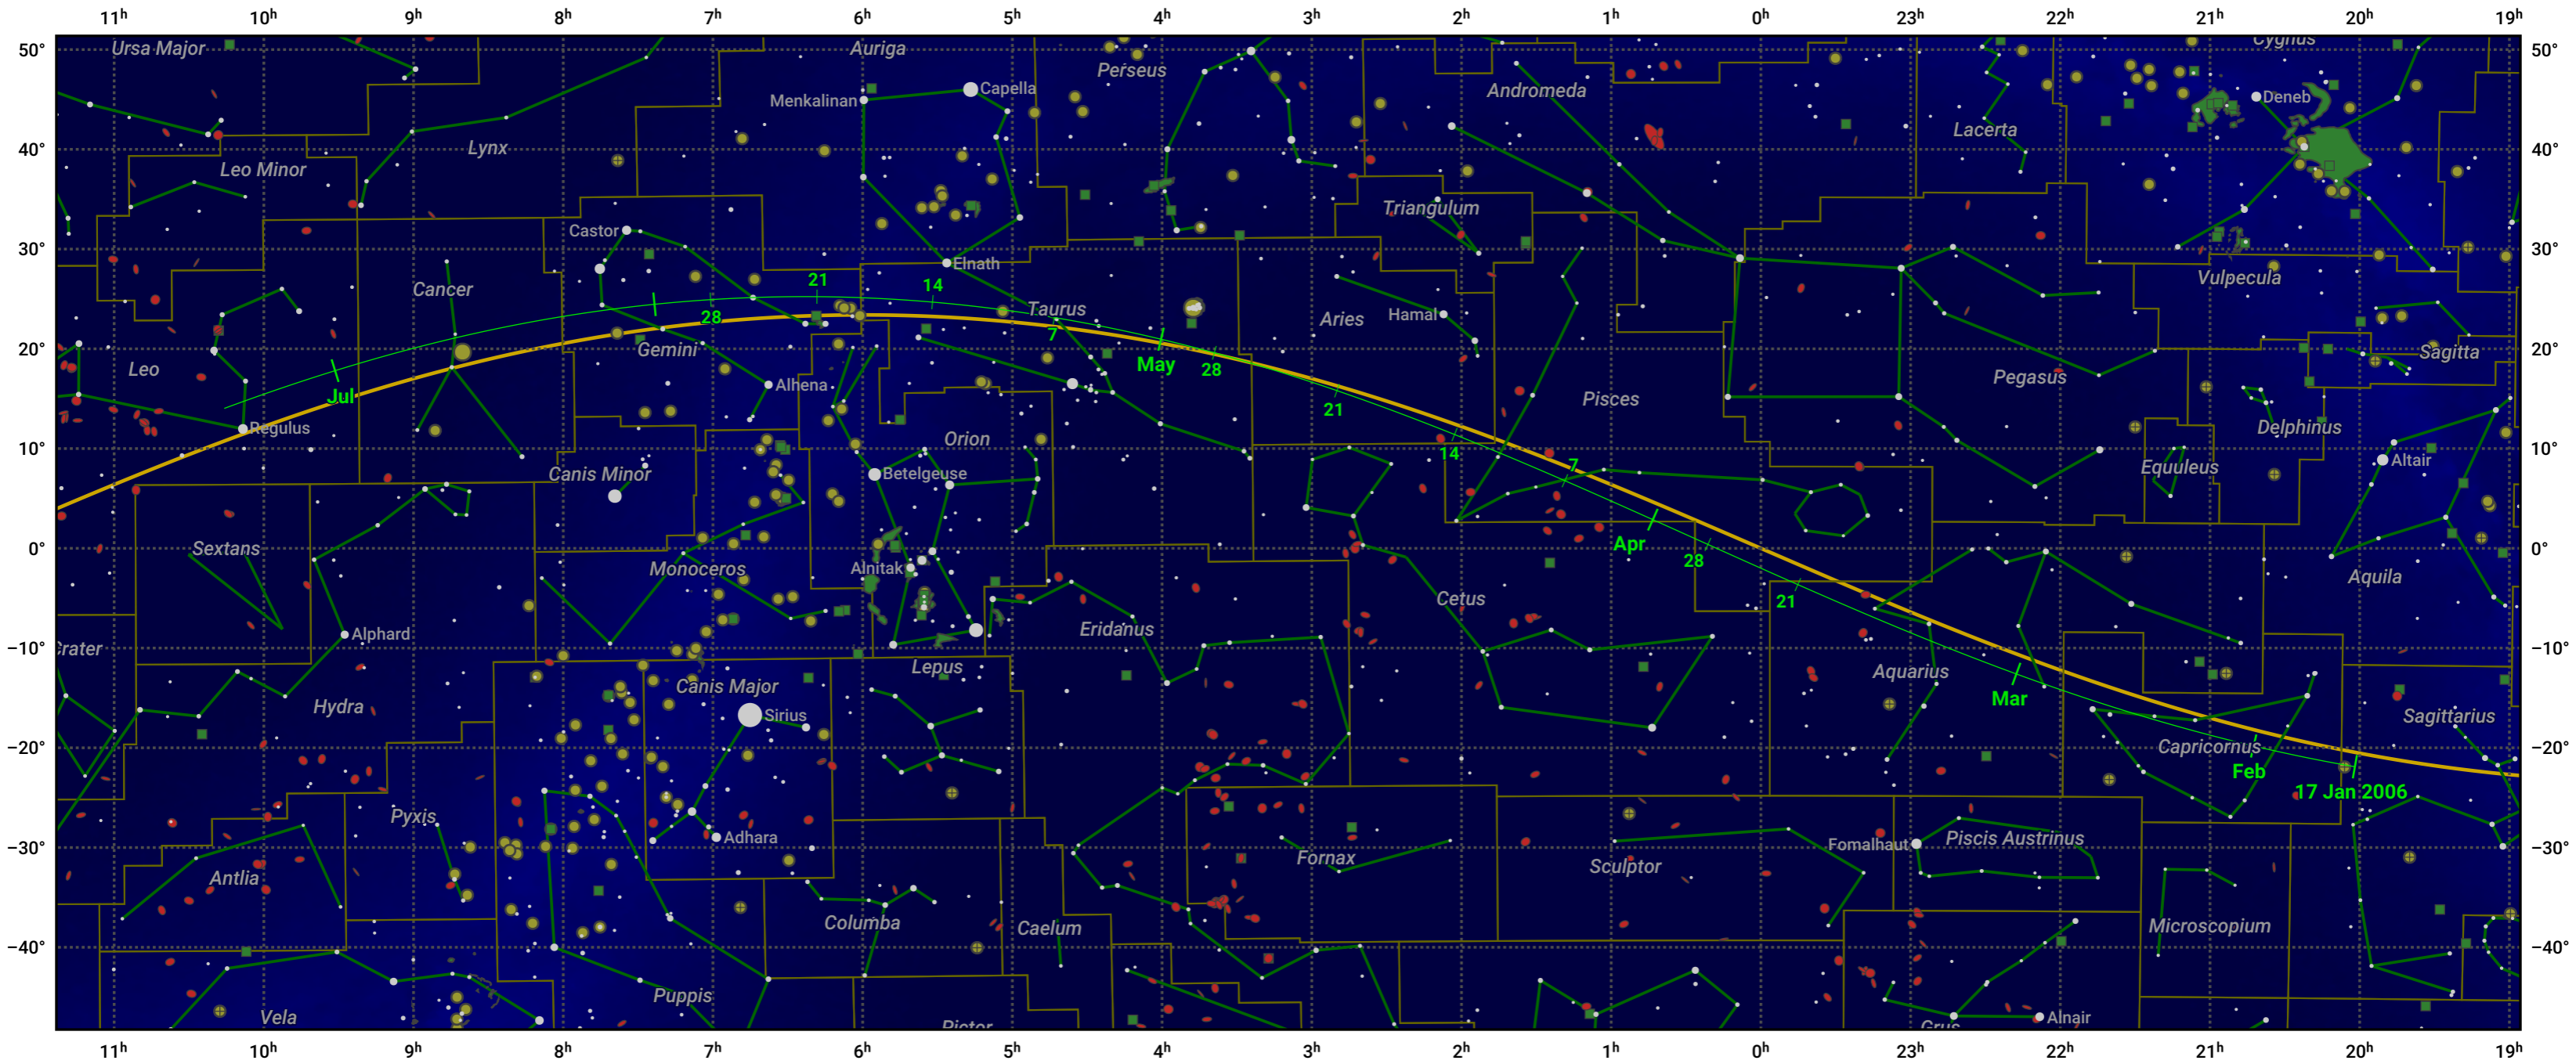

# The path of 45P/Honda-Mrkos-Pajdusakova starting on 17 Jan 2006

© Dominic Ford 2011–2024. Date markers placed at midnight UTC. Downloaded from <https://in-the-sky.org>

Magnitude scale:  -5.0  -4.0  -3.0  -2.0  -1.0  0.0  -1.0  -2.0

Ecliptic Plane

Galaxy  Bright nebula  Open cluster + Globular cluster

Date	Mag
2006 Feb 3	15.1
2006 Feb 17	14.1
2006 Mar 1	13.0
2006 Mar 12	12.0
2006 Mar 22	10.9
2006 Apr 1	9.8
2006 May 1	9.4
2006 May 15	10.8
2006 May 25	11.8
2006 Jun 5	12.9
2006 Jun 17	13.9
2006 Jul 1	15.0