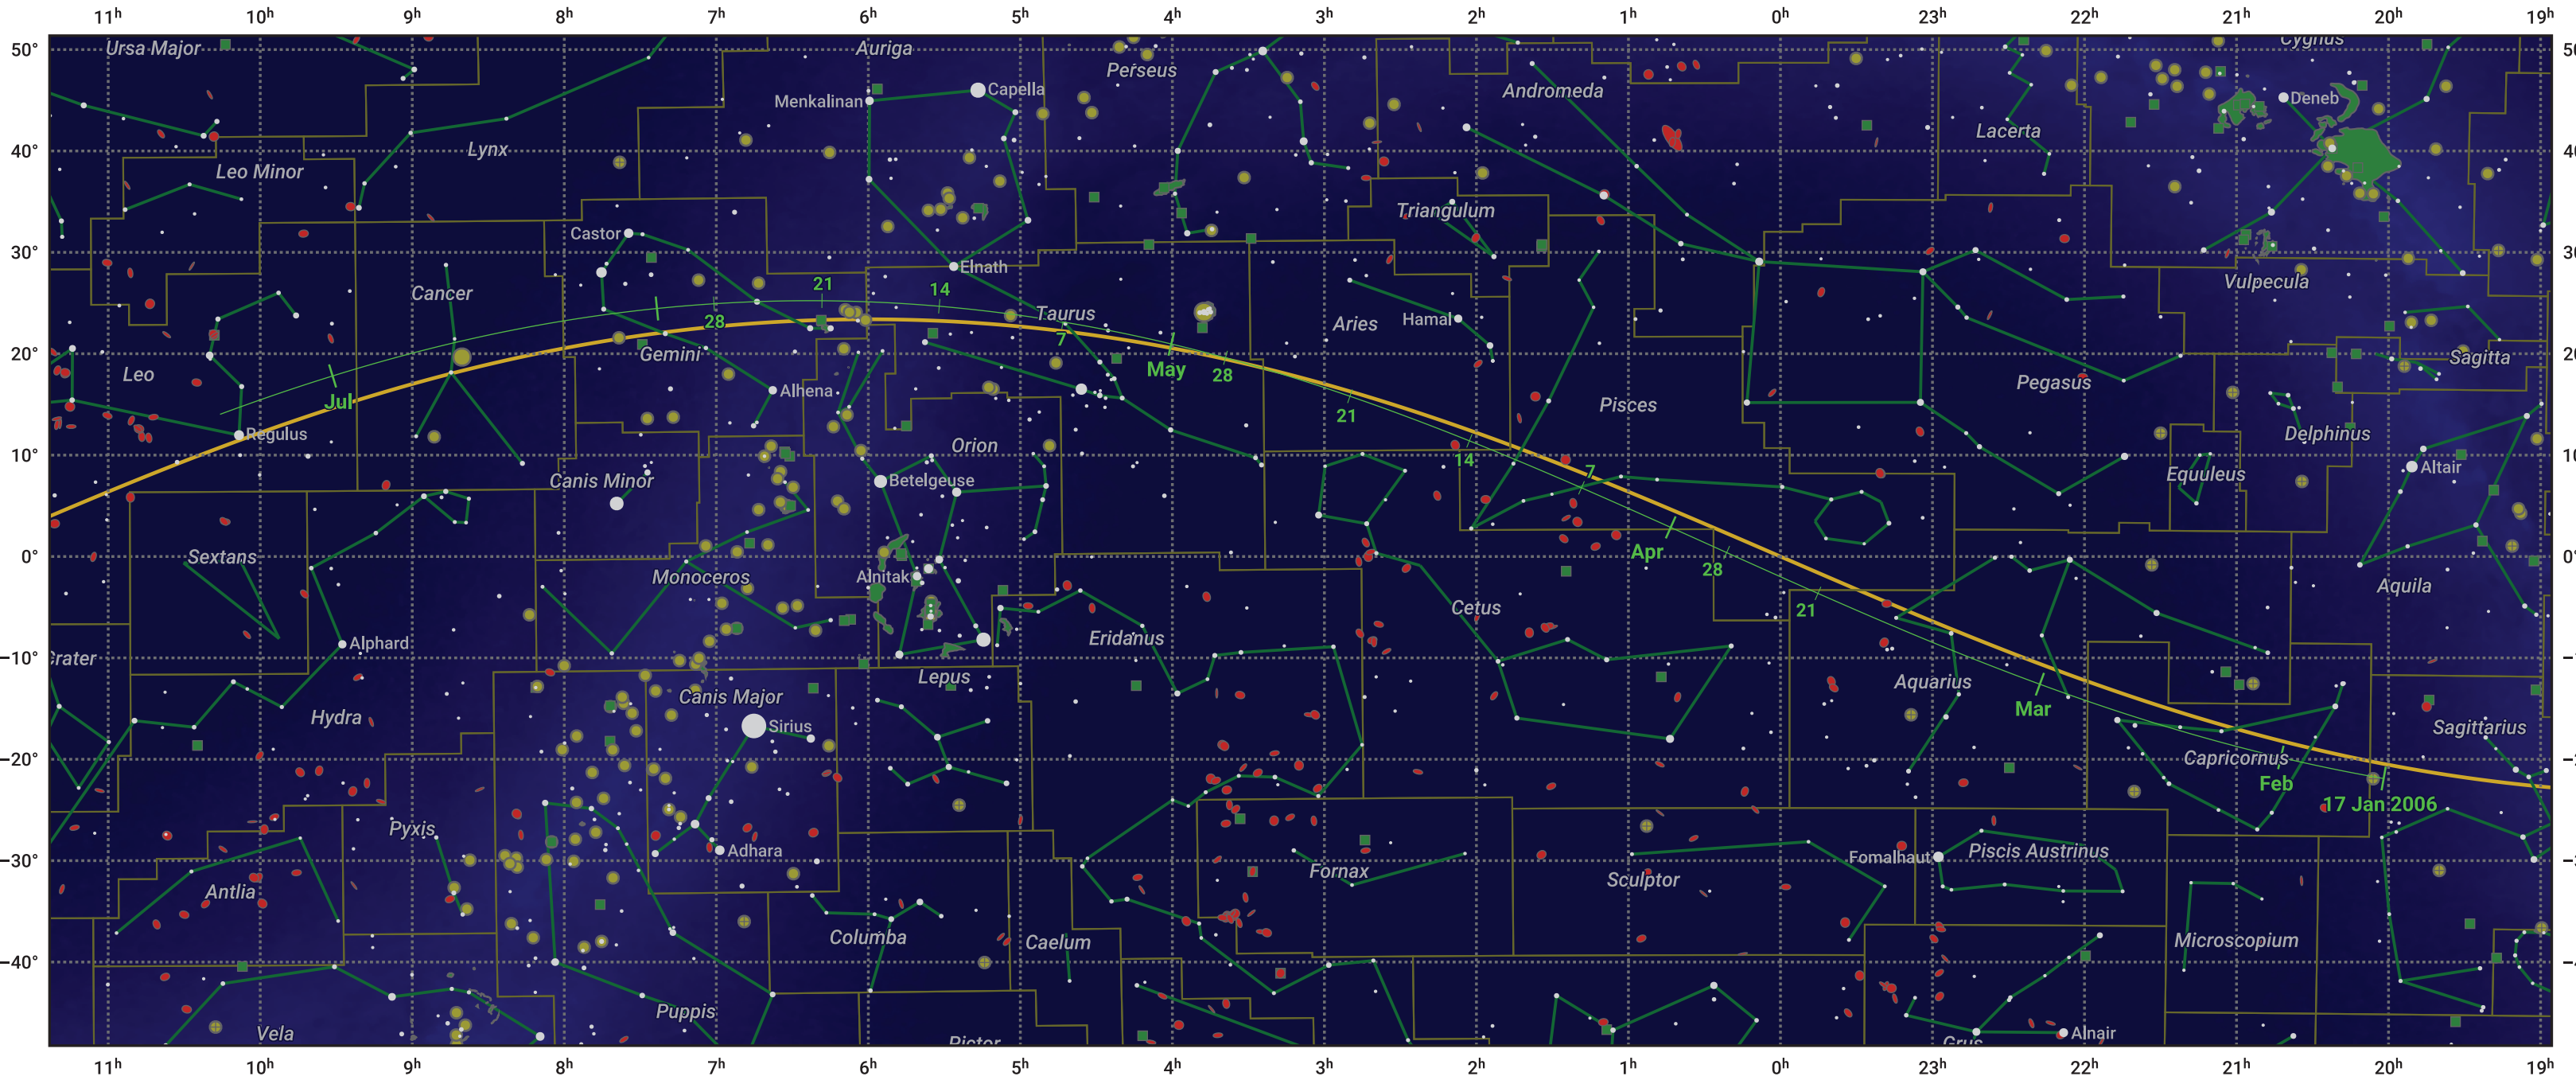

# The path of 45P/Honda-Mrkos-Pajdusakova starting on 17 Jan 2006

© Dominic Ford 2011–2024. Date markers placed at midnight UTC. Downloaded from <https://in-the-sky.org>

Magnitude scale:  -5.0  -4.0  -3.0  -2.0  -1.0  0.0  -1.0  -2.0

Ecliptic Plane

Galaxy  Bright nebula  Open cluster  Globular cluster

Date	Mag
2006 Feb 3	15.1
2006 Feb 17	14.1
2006 Mar 1	13.0
2006 Mar 12	12.0
2006 Mar 22	10.9
2006 Apr 1	9.8
2006 May 1	9.4
2006 May 15	10.8
2006 May 25	11.8
2006 Jun 5	12.9
2006 Jun 17	13.9
2006 Jul 1	15.0