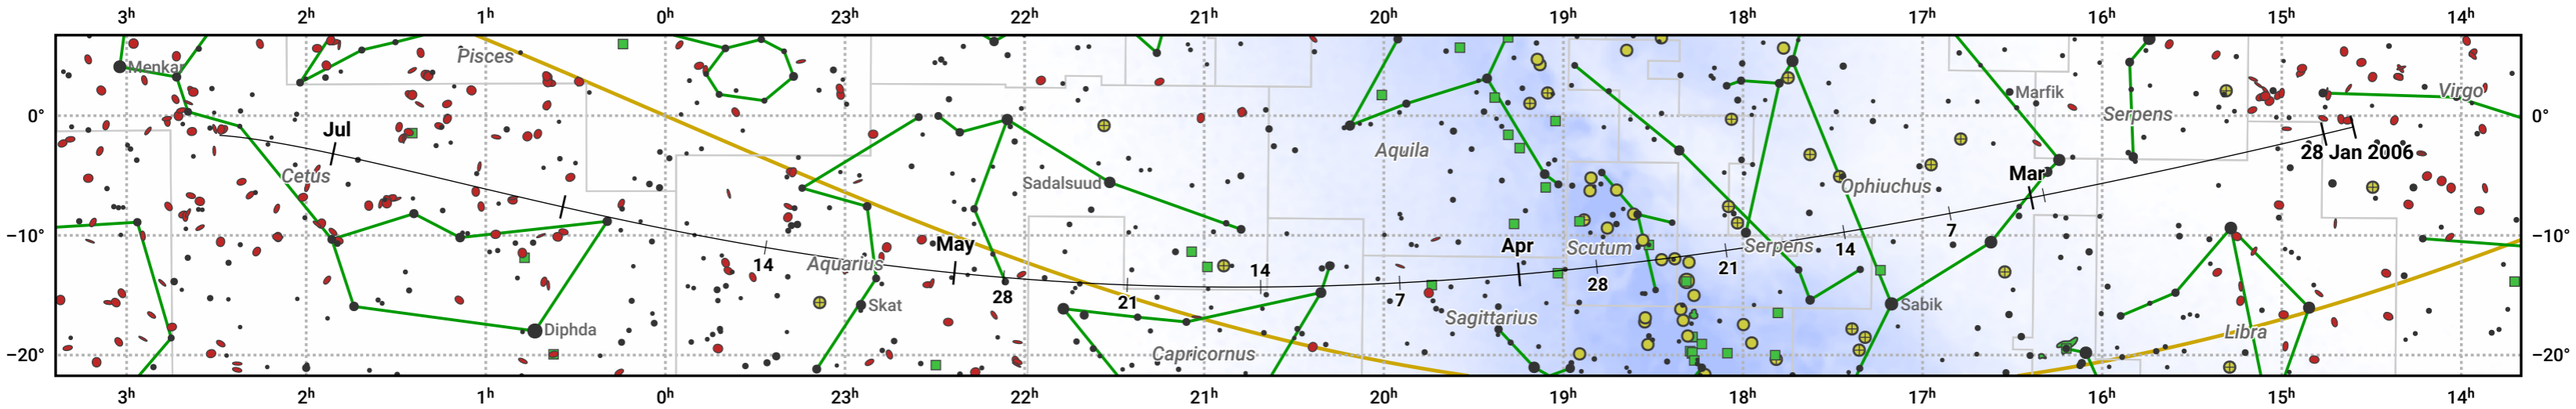

The path of 73P/Schwassmann-Wachmann starting on 28 Jan 2006

© Dominic Ford 2011–2024. Date markers placed at midnight UTC. Downloaded from <https://in-the-sky.org>

Magnitude scale: ● 6.0 ● 5.0 ● 4.0 ● 3.0 ● 2.0

— Ecliptic Plane

● Galaxy ■ Bright nebula ● Open cluster ⊕ Globular cluster

Date	Mag
2006 Feb 11	14.3
2006 Feb 24	13.3
2006 Mar 1	12.9
2006 Mar 9	12.2
2006 Mar 23	11.2
2006 Apr 10	10.1
2006 May 1	9.8
2006 Jun 8	11.2
2006 Jun 25	12.2
2006 Jul 1	12.5
2006 Jul 13	13.2