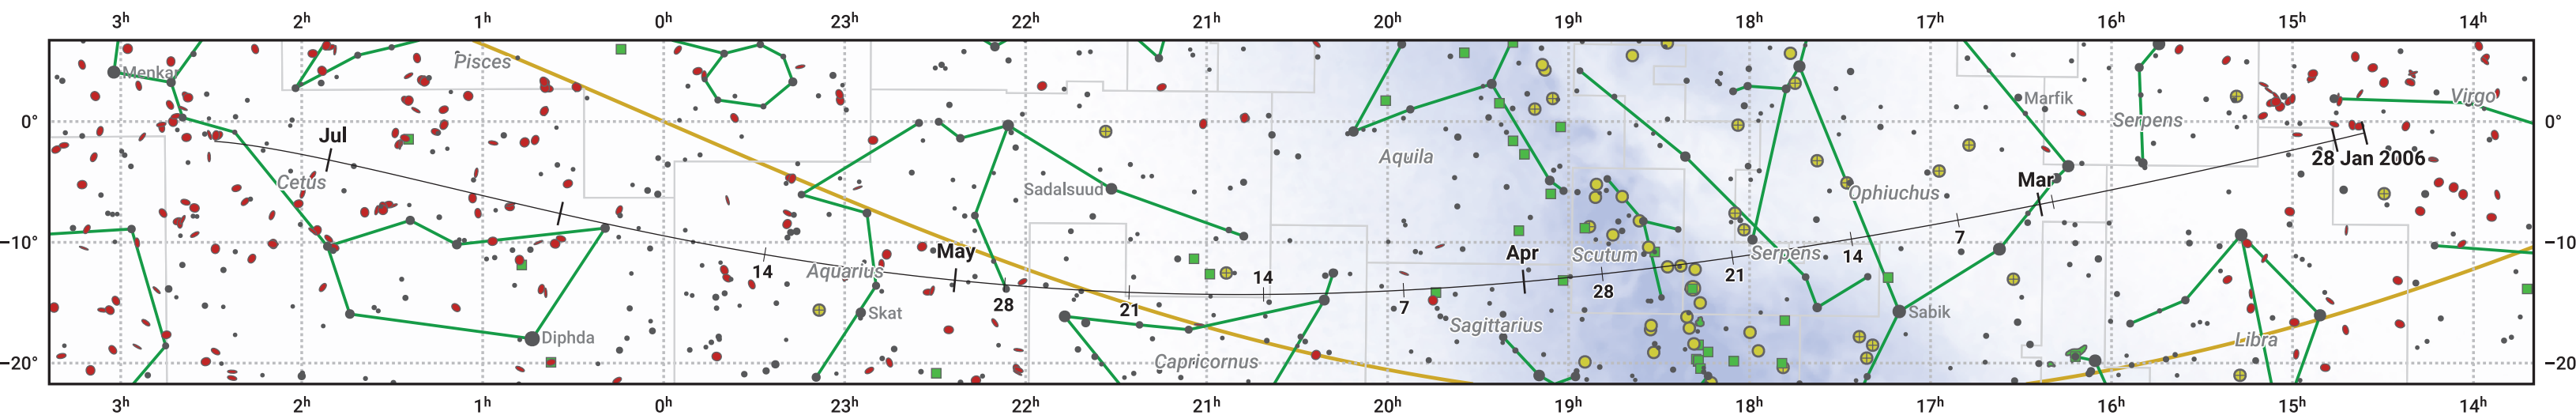

The path of 73P/Schwassmann-Wachmann starting on 28 Jan 2006

© Dominic Ford 2011–2024. Date markers placed at midnight UTC. Downloaded from <https://in-the-sky.org>

Magnitude scale: • 6.0 • 5.0 • 4.0 • 3.0 ● 2.0

— Ecliptic Plane

■ Galaxy
 ■ Bright nebula
 ● Open cluster
 ⊕ Globular cluster

Date	Mag
2006 Feb 11	14.3
2006 Feb 24	13.3
2006 Mar 1	12.9
2006 Mar 9	12.2
2006 Mar 23	11.2
2006 Apr 10	10.1
2006 May 1	9.8
2006 Jun 8	11.2
2006 Jun 25	12.2
2006 Jul 1	12.5
2006 Jul 13	13.2