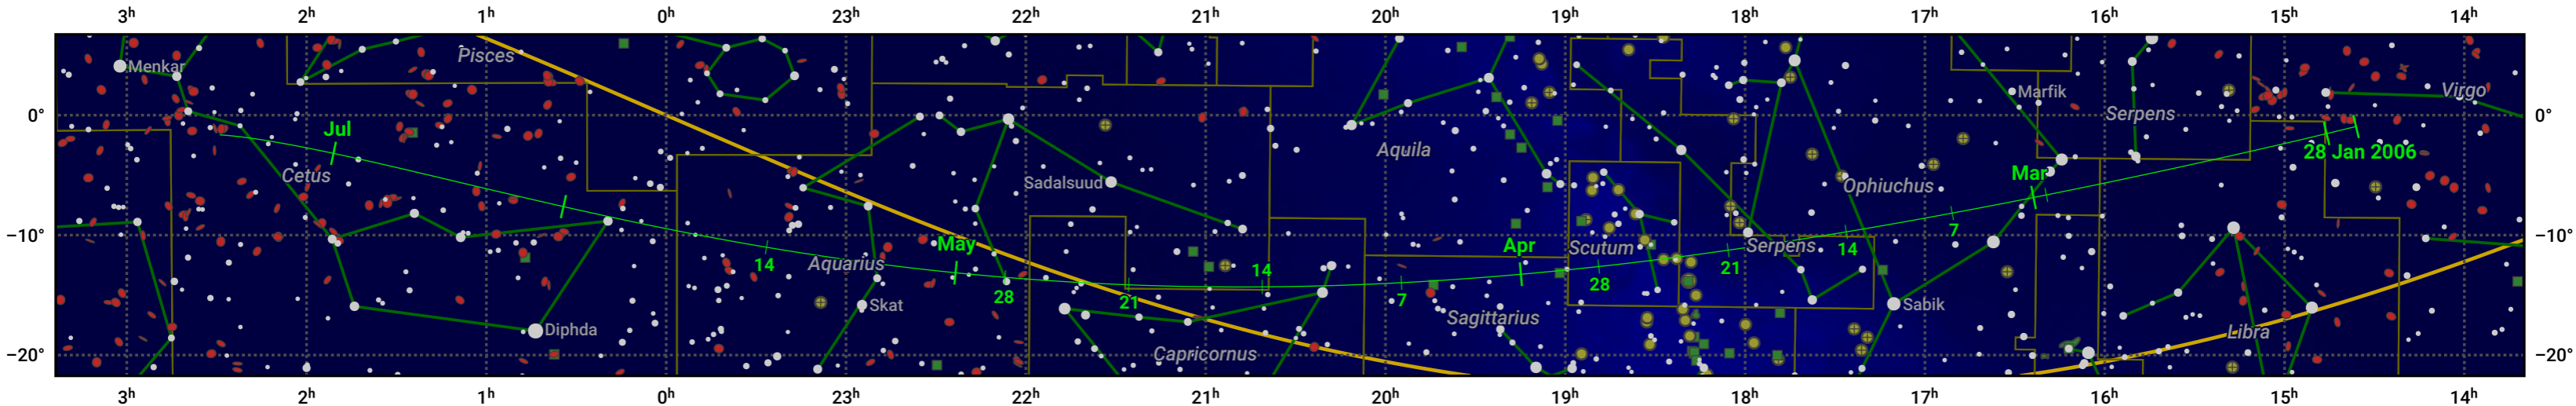

The path of 73P/Schwassmann-Wachmann starting on 28 Jan 2006

© Dominic Ford 2011–2024. Date markers placed at midnight UTC. Downloaded from <https://in-the-sky.org>

Magnitude scale: • 6.0 • 5.0 • 4.0 • 3.0 ● 2.0

— Ecliptic Plane

● Galaxy ■ Bright nebula ● Open cluster ⊕ Globular cluster

Date	Mag
2006 Feb 11	14.3
2006 Feb 24	13.3
2006 Mar 1	12.9
2006 Mar 9	12.2
2006 Mar 23	11.2
2006 Apr 10	10.1
2006 May 1	9.8
2006 Jun 8	11.2
2006 Jun 25	12.2
2006 Jul 1	12.5
2006 Jul 13	13.2