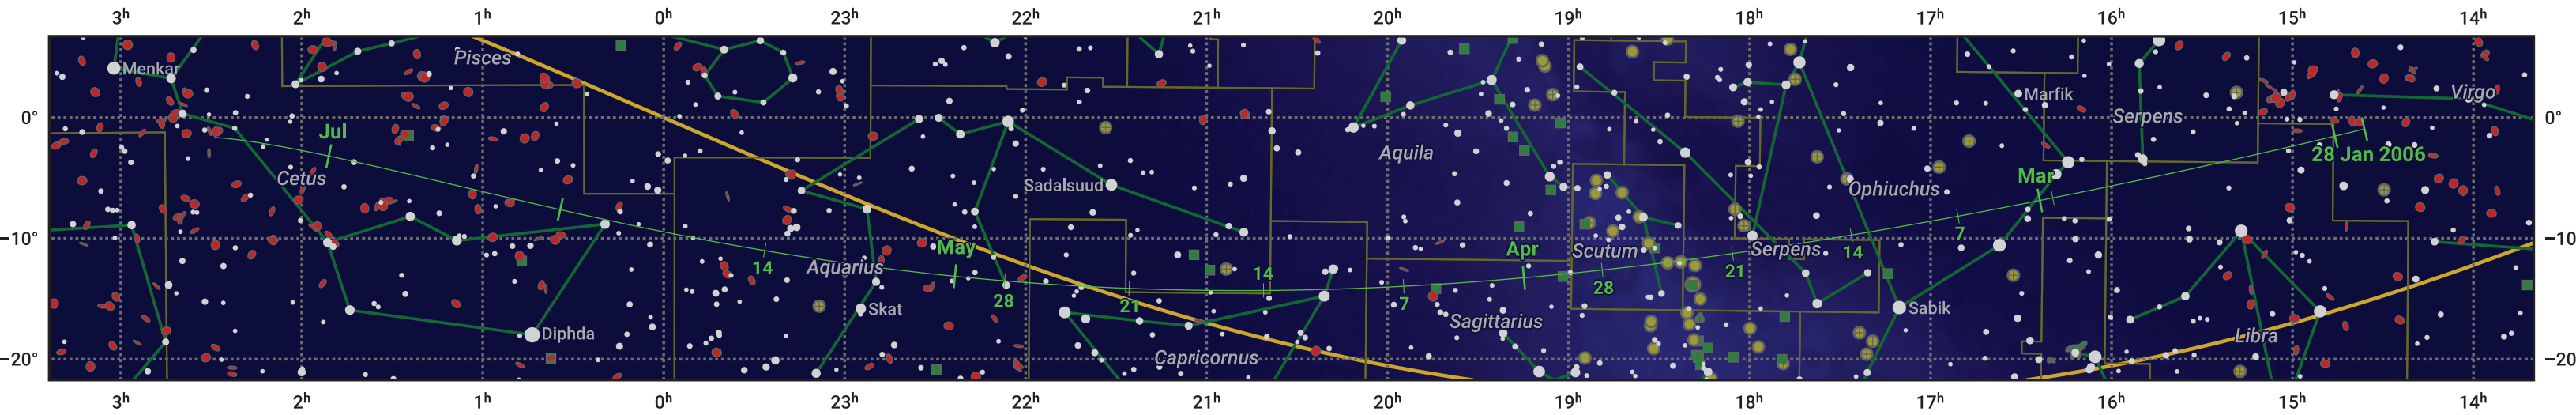

The path of 73P/Schwassmann-Wachmann starting on 28 Jan 2006

© Dominic Ford 2011–2024. Date markers placed at midnight UTC. Downloaded from <https://in-the-sky.org>

Magnitude scale: • 6.0 • 5.0 • 4.0 • 3.0 ● 2.0

— Ecliptic Plane

- ▭ Galaxy
- ▭ Bright nebula
- Open cluster
- ⊕ Globular cluster

Date	Mag
2006 Feb 11	14.3
2006 Feb 24	13.3
2006 Mar 1	12.9
2006 Mar 9	12.2
2006 Mar 23	11.2
2006 Apr 10	10.1
2006 May 1	9.8
2006 Jun 8	11.2
2006 Jun 25	12.2
2006 Jul 1	12.5
2006 Jul 13	13.2