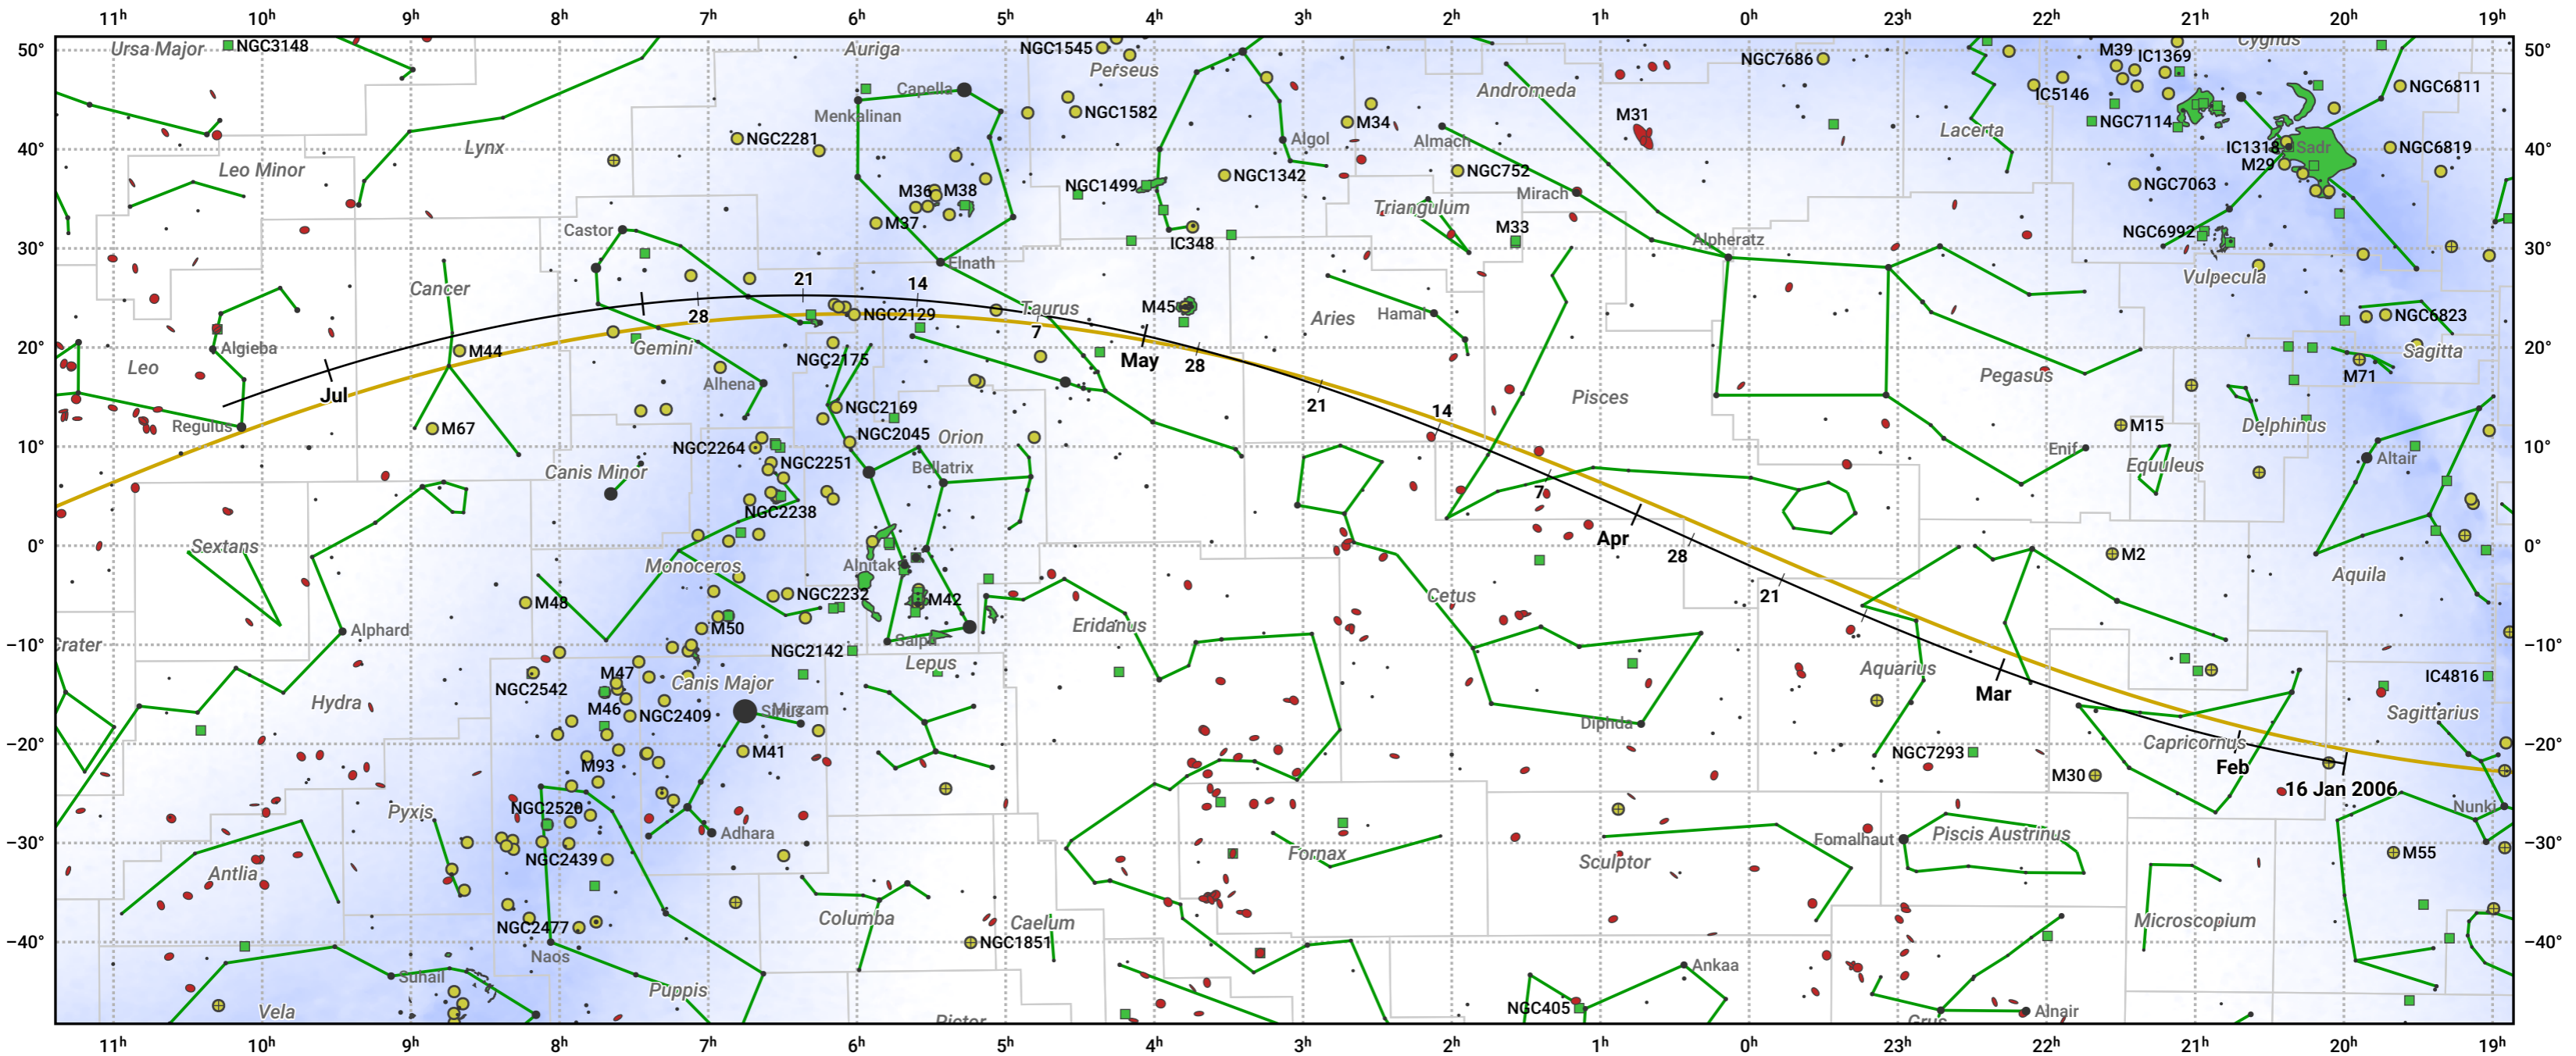

# The path of 45P/Honda-Mrkos-Pajdusakova starting on 16 Jan 2006

© Dominic Ford 2011–2024. Date markers placed at midnight UTC. Downloaded from <https://in-the-sky.org>

Magnitude scale:  $\bullet$  5.0  $\bullet$  4.0  $\bullet$  3.0  $\bullet$  2.0  $\bullet$  1.0  $\bullet$  0.0  $\bullet$  -1.0  $\bullet$  -2.0

— Ecliptic Plane

Galaxy Bright nebula Open cluster Globular cluster

Date	Mag
2006 Feb 2	15.1
2006 Feb 16	14.1
2006 Feb 28	13.1
2006 Mar 1	13.0
2006 Mar 11	12.0
2006 Mar 22	10.7
2006 Mar 31	9.7
2006 Apr 15	8.7
2006 May 1	9.5
2006 May 4	9.7
2006 May 14	10.8
2006 May 24	11.8
2006 Jun 4	12.9
2006 Jun 16	13.9
2006 Jun 29	14.9
2006 Jul 1	15.0
2006 Jul 14	15.9