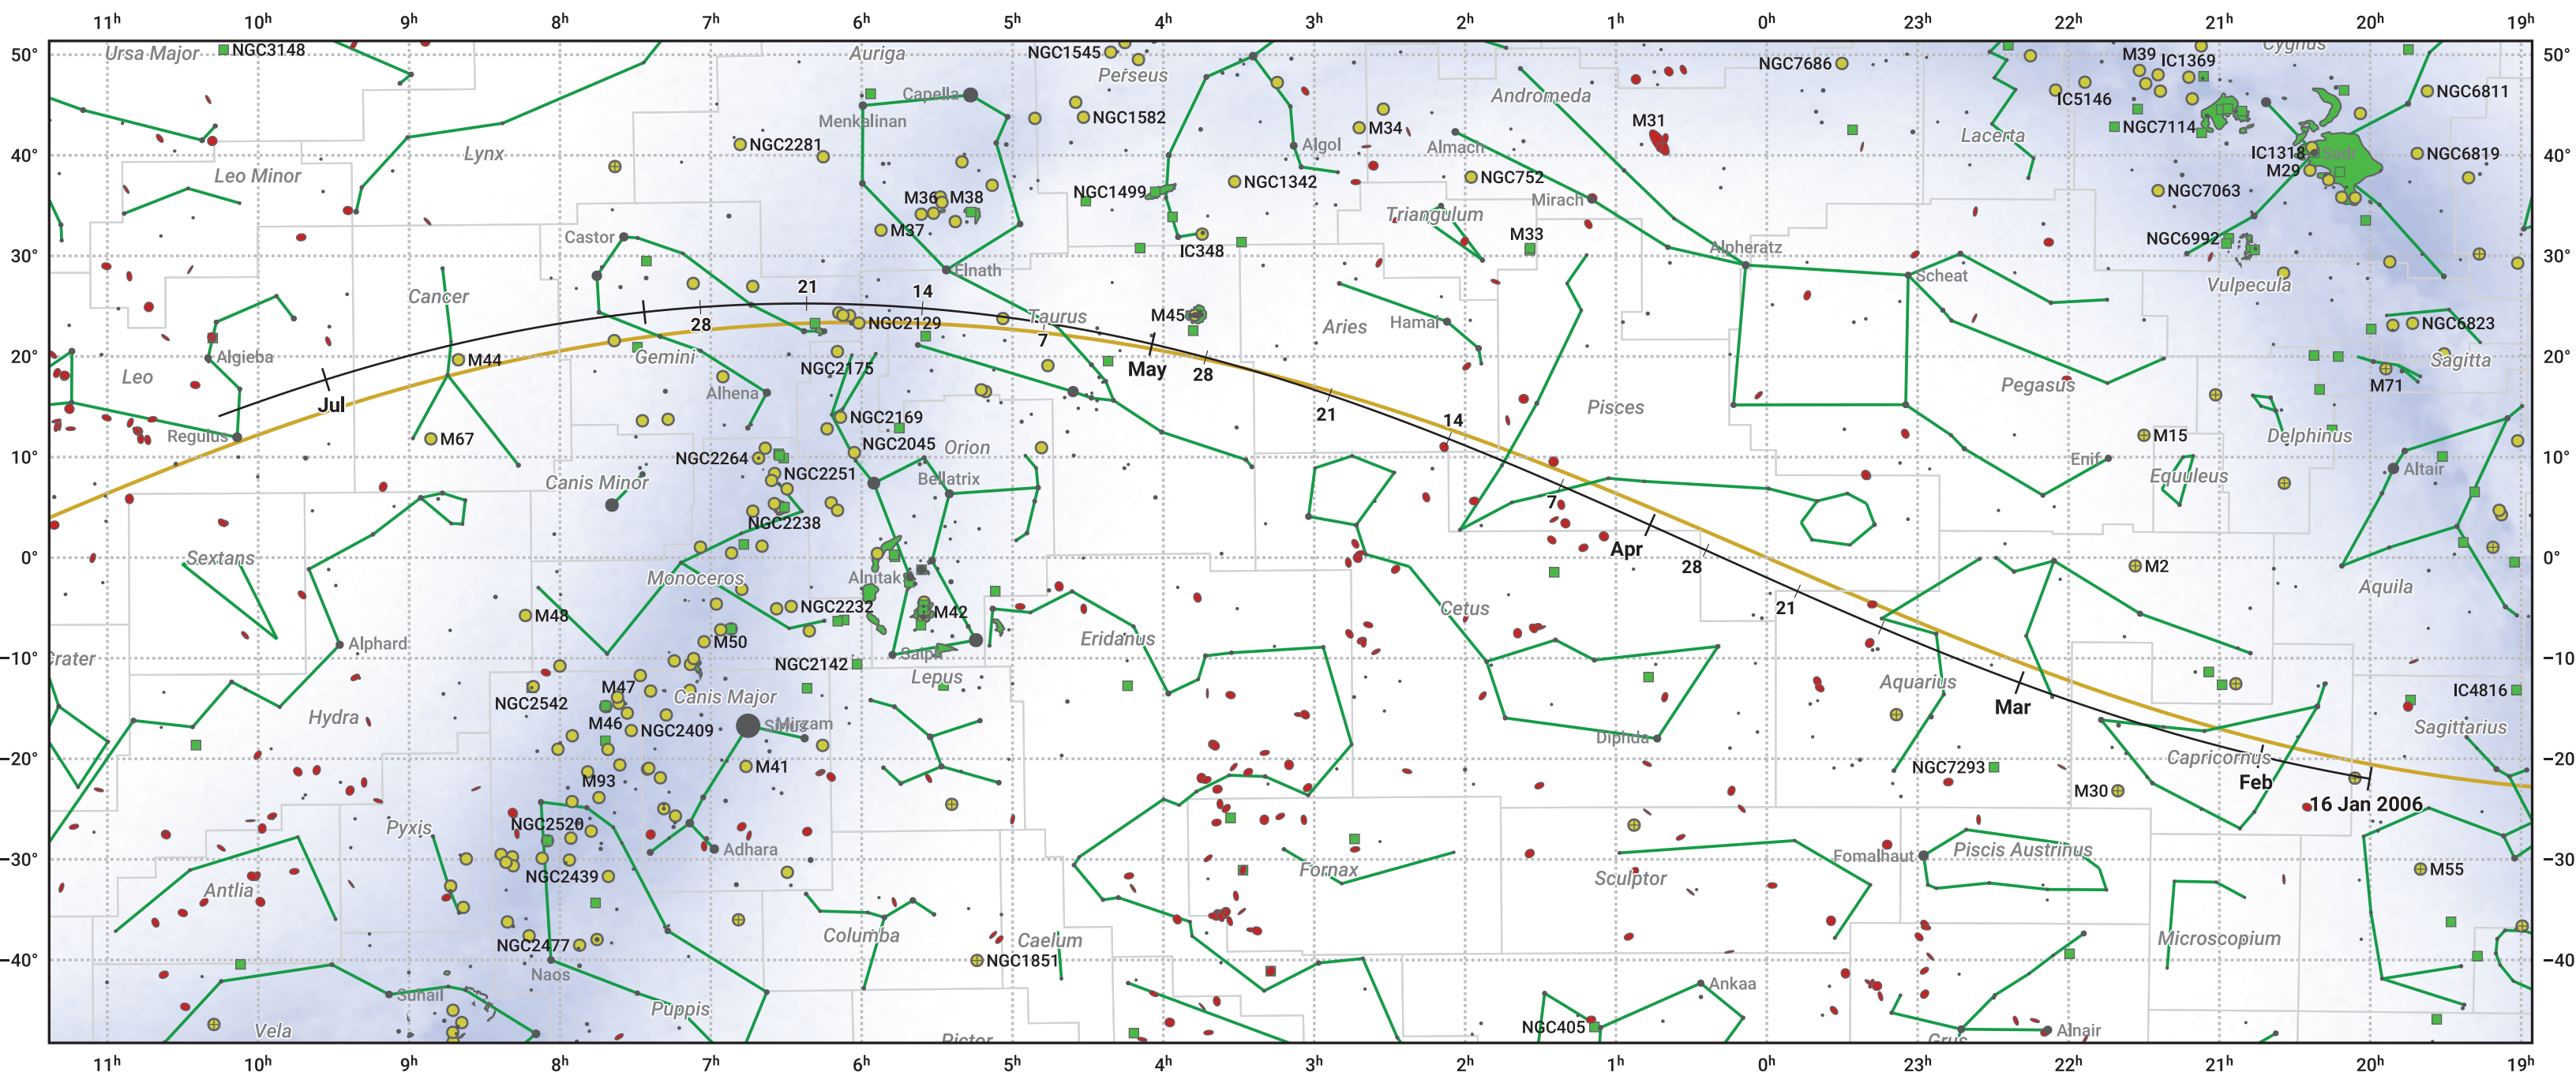

The path of 45P/Honda-Mrkos-Pajdusakova starting on 16 Jan 2006

© Dominic Ford 2011–2024. Date markers placed at midnight UTC. Downloaded from <https://in-the-sky.org>

Magnitude scale: -5.0 -4.0 -3.0 -2.0 -1.0 -2.0

Ecliptic Plane

Galaxy
 Bright nebula
 Open cluster
 Globular cluster

Date	Mag
2006 Feb 2	15.1
2006 Feb 16	14.1
2006 Feb 28	13.1
2006 Mar 1	13.0
2006 Mar 11	12.0
2006 Mar 22	10.7
2006 Apr 1	9.7
2006 May 1	9.5
2006 May 13	10.7
2006 May 23	11.7
2006 Jun 3	12.8
2006 Jun 15	13.8
2006 Jun 28	14.8
2006 Jul 1	15.0
2006 Jul 13	15.8