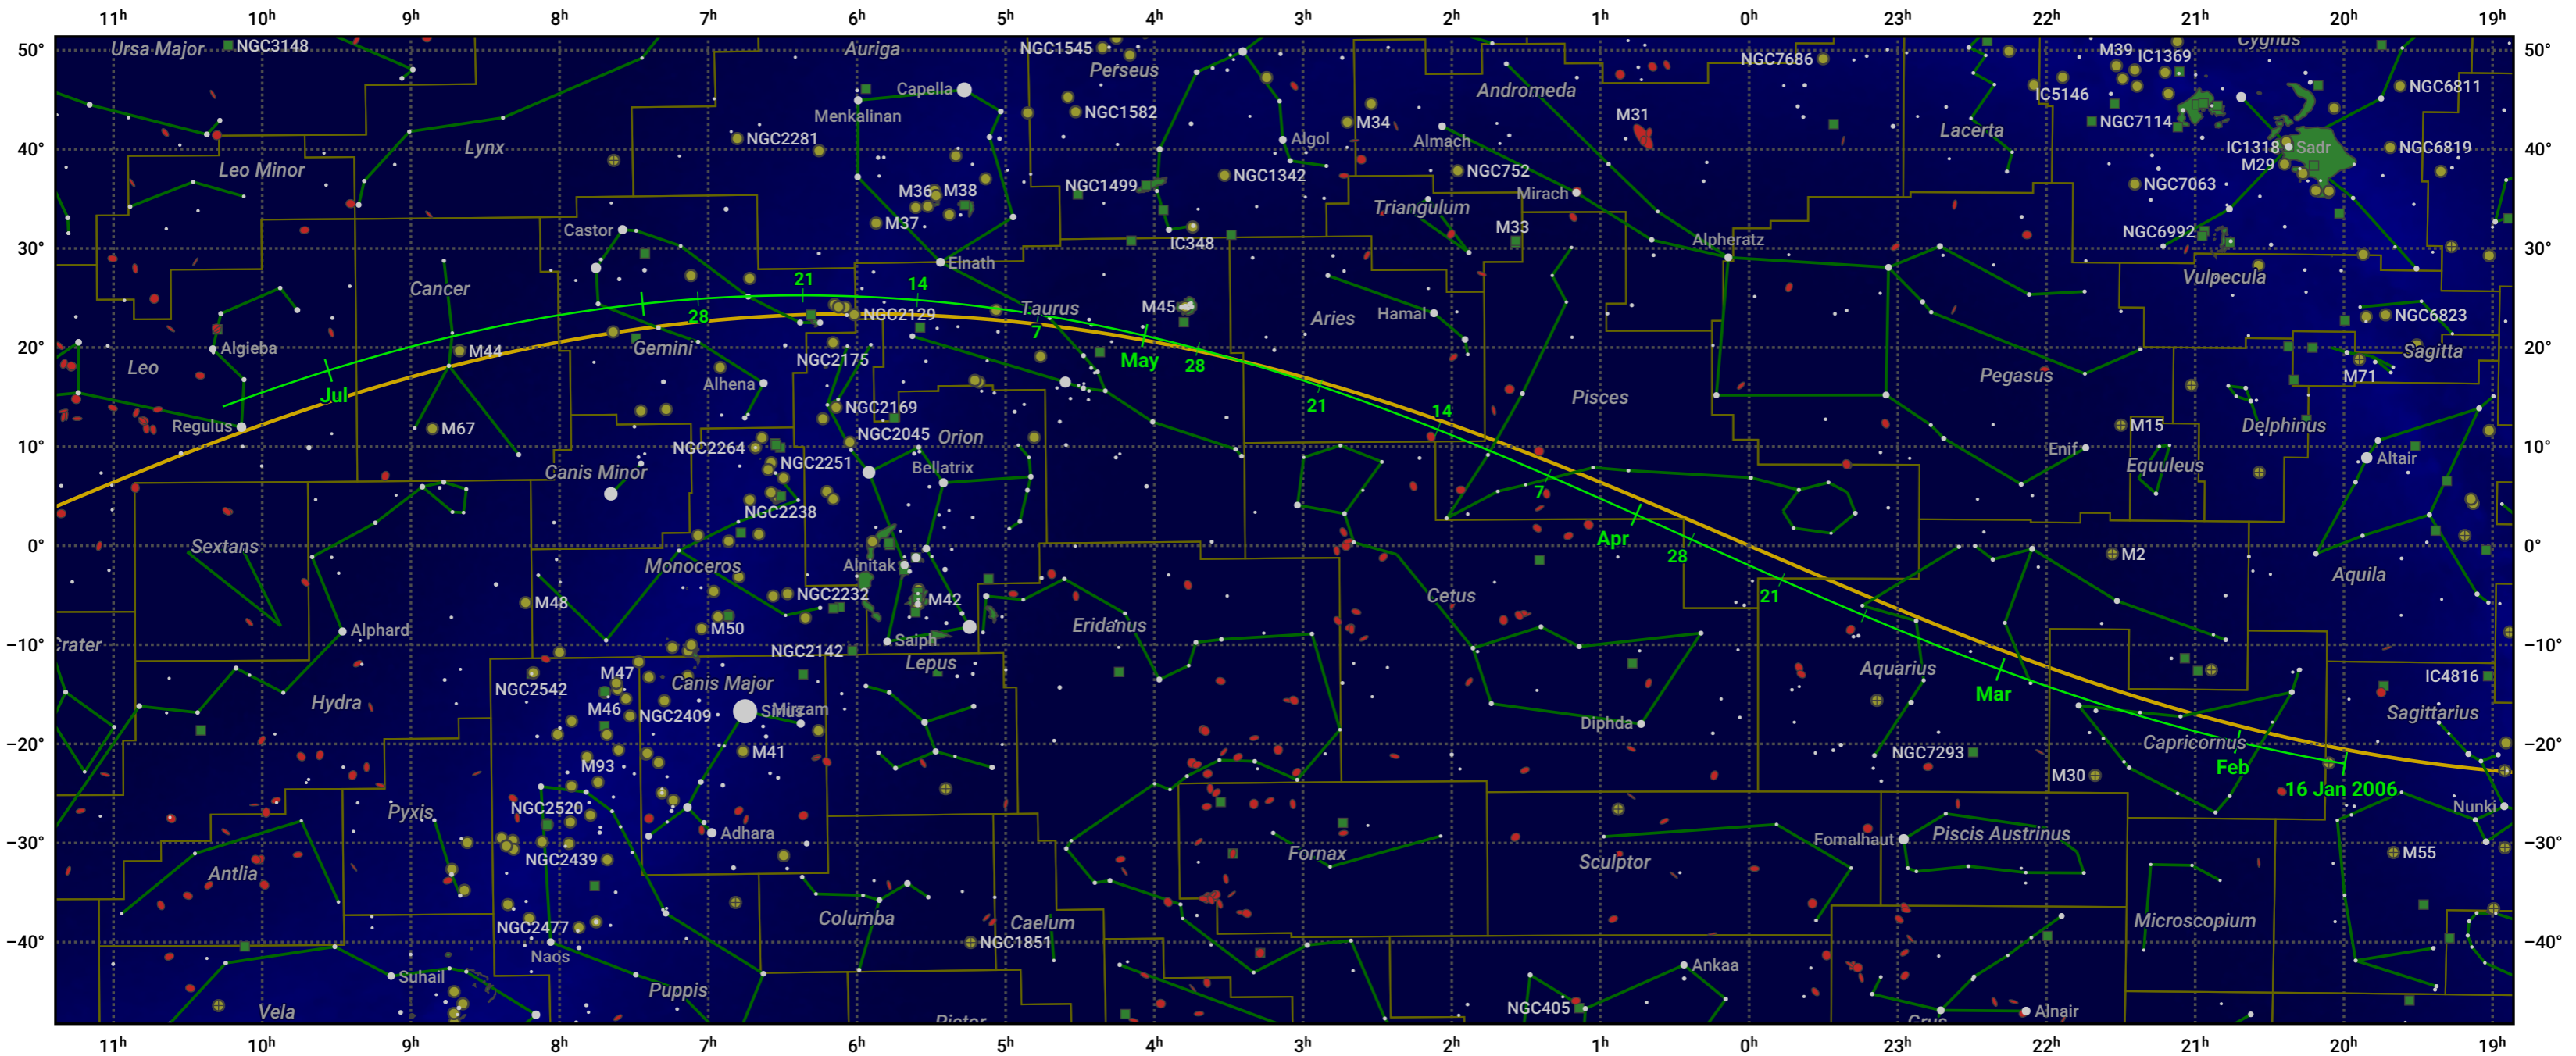

The path of 45P/Honda-Mrkos-Pajdusakova starting on 16 Jan 2006

© Dominic Ford 2011–2024. Date markers placed at midnight UTC. Downloaded from <https://in-the-sky.org>

Magnitude scale: -5.0 -4.0 -3.0 -2.0 -1.0 -2.0

Ecliptic Plane

Galaxy Bright nebula Open cluster Globular cluster

Date	Mag
2006 Feb 2	15.1
2006 Feb 16	14.1
2006 Feb 28	13.1
2006 Mar 1	13.0
2006 Mar 11	12.0
2006 Mar 22	10.7
2006 Mar 31	9.7
2006 Apr 15	8.7
2006 May 1	9.5
2006 May 4	9.7
2006 May 14	10.8
2006 May 24	11.8
2006 Jun 4	12.9
2006 Jun 16	13.9
2006 Jun 29	14.9
2006 Jul 1	15.0
2006 Jul 14	15.9