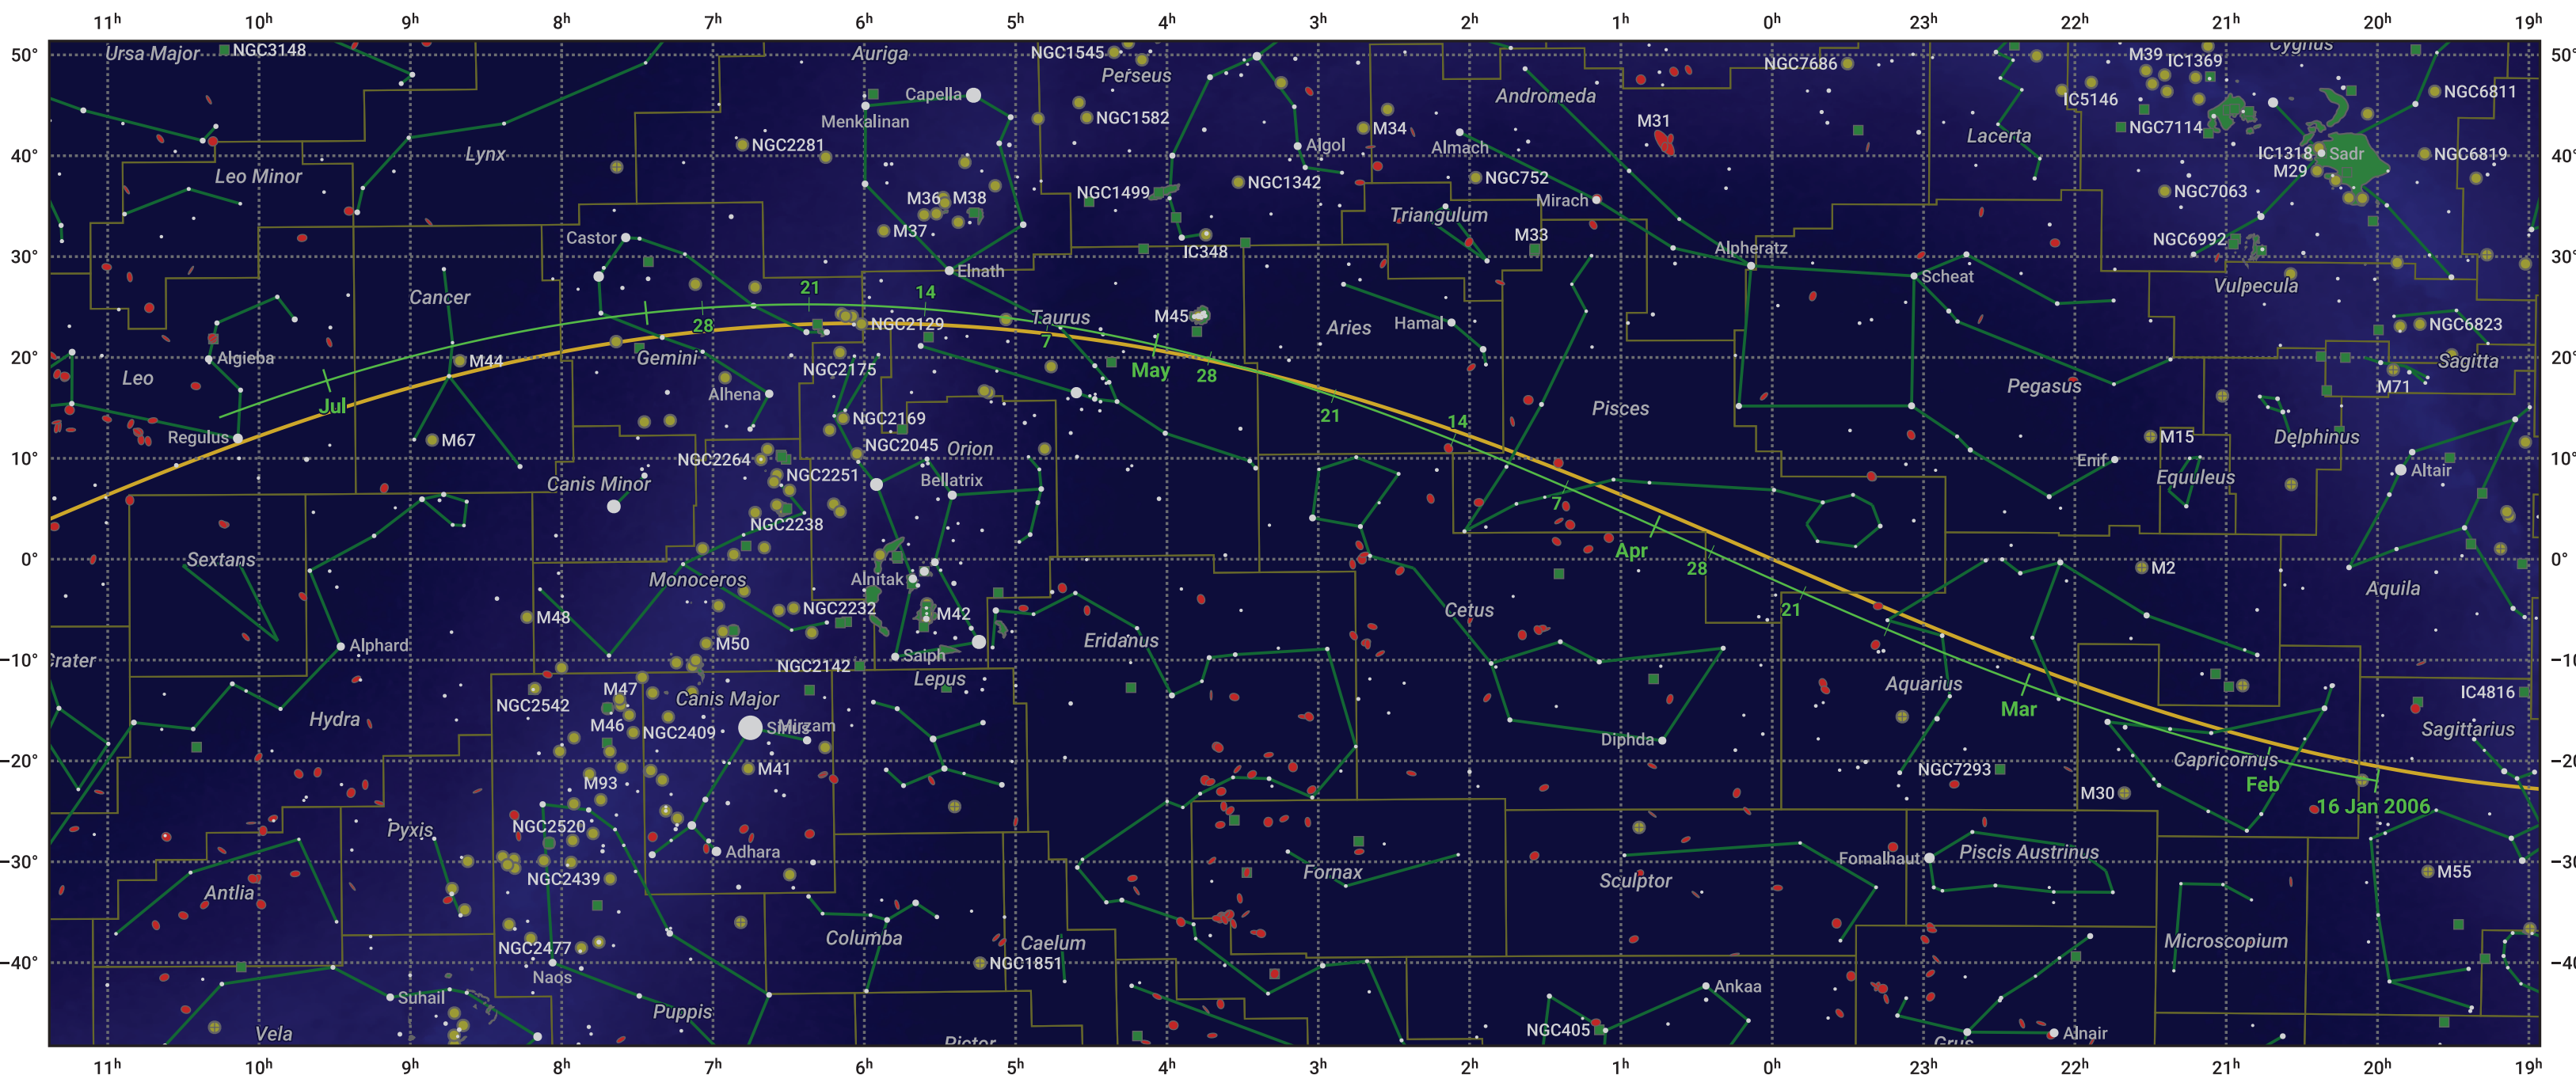

The path of 45P/Honda-Mrkos-Pajdusakova starting on 16 Jan 2006

© Dominic Ford 2011–2024. Date markers placed at midnight UTC. Downloaded from <https://in-the-sky.org>

Magnitude scale: -5.0 -4.0 -3.0 -2.0 -1.0 -2.0

Ecliptic Plane

Galaxy
 Bright nebula
 Open cluster
 Globular cluster

Date	Mag
2006 Feb 2	15.1
2006 Feb 16	14.1
2006 Feb 28	13.1
2006 Mar 1	13.0
2006 Mar 11	12.0
2006 Mar 22	10.7
2006 Apr 1	9.7
2006 May 1	9.5
2006 May 13	10.7
2006 May 23	11.7
2006 Jun 3	12.8
2006 Jun 15	13.8
2006 Jun 28	14.8
2006 Jul 1	15.0
2006 Jul 13	15.8