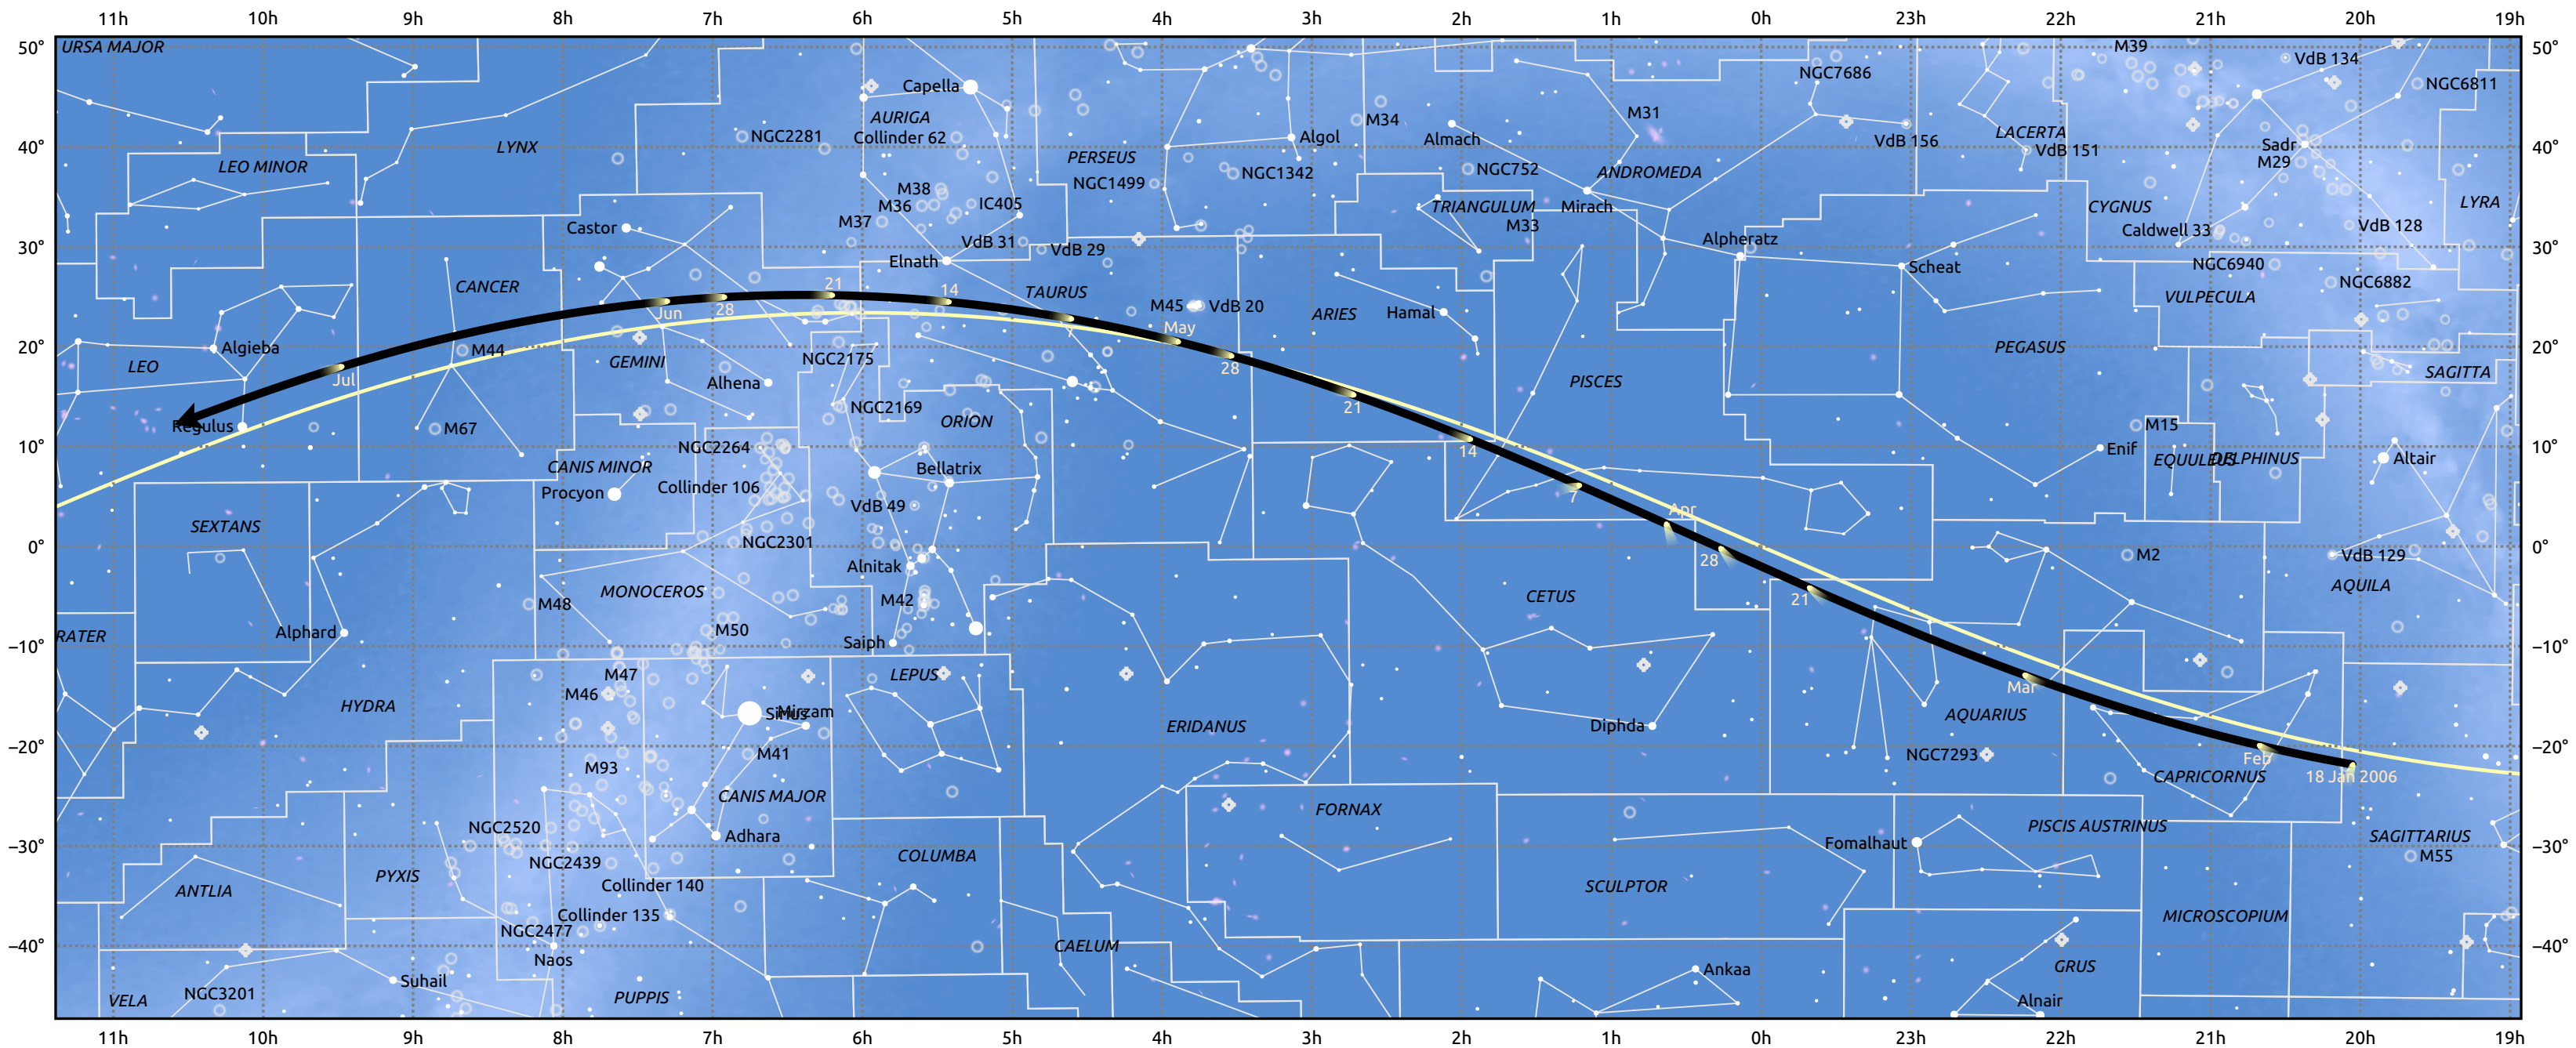

The path of 45P/Honda-Mrkos-Pajdusakova starting on 18 Jan 2006

© Dominic Ford 2011–2025. Date markers placed at midnight UTC. Downloaded from <https://in-the-sky.org>

Magnitude scale: • 5.0 • 4.0 • 3.0 • 2.0 • 1.0 • 0.0 • -1.0 • -2.0

— Ecliptic Plane

Galaxy Bright nebula Open cluster Globular cluster Planetary nebula

Date	Mag
2006 Feb 4	15.2
2006 Feb 18	14.1
2006 Mar 1	13.2
2006 Mar 2	13.1
2006 Mar 13	12.0
2006 Mar 23	10.9
2006 Apr 2	9.8
2006 Apr 16	8.8
2006 May 1	9.3
2006 May 7	9.8
2006 May 17	10.9
2006 May 27	11.9
2006 Jun 7	12.9
2006 Jun 19	14.0
2006 Jul 1	14.9
2006 Jul 3	15.0