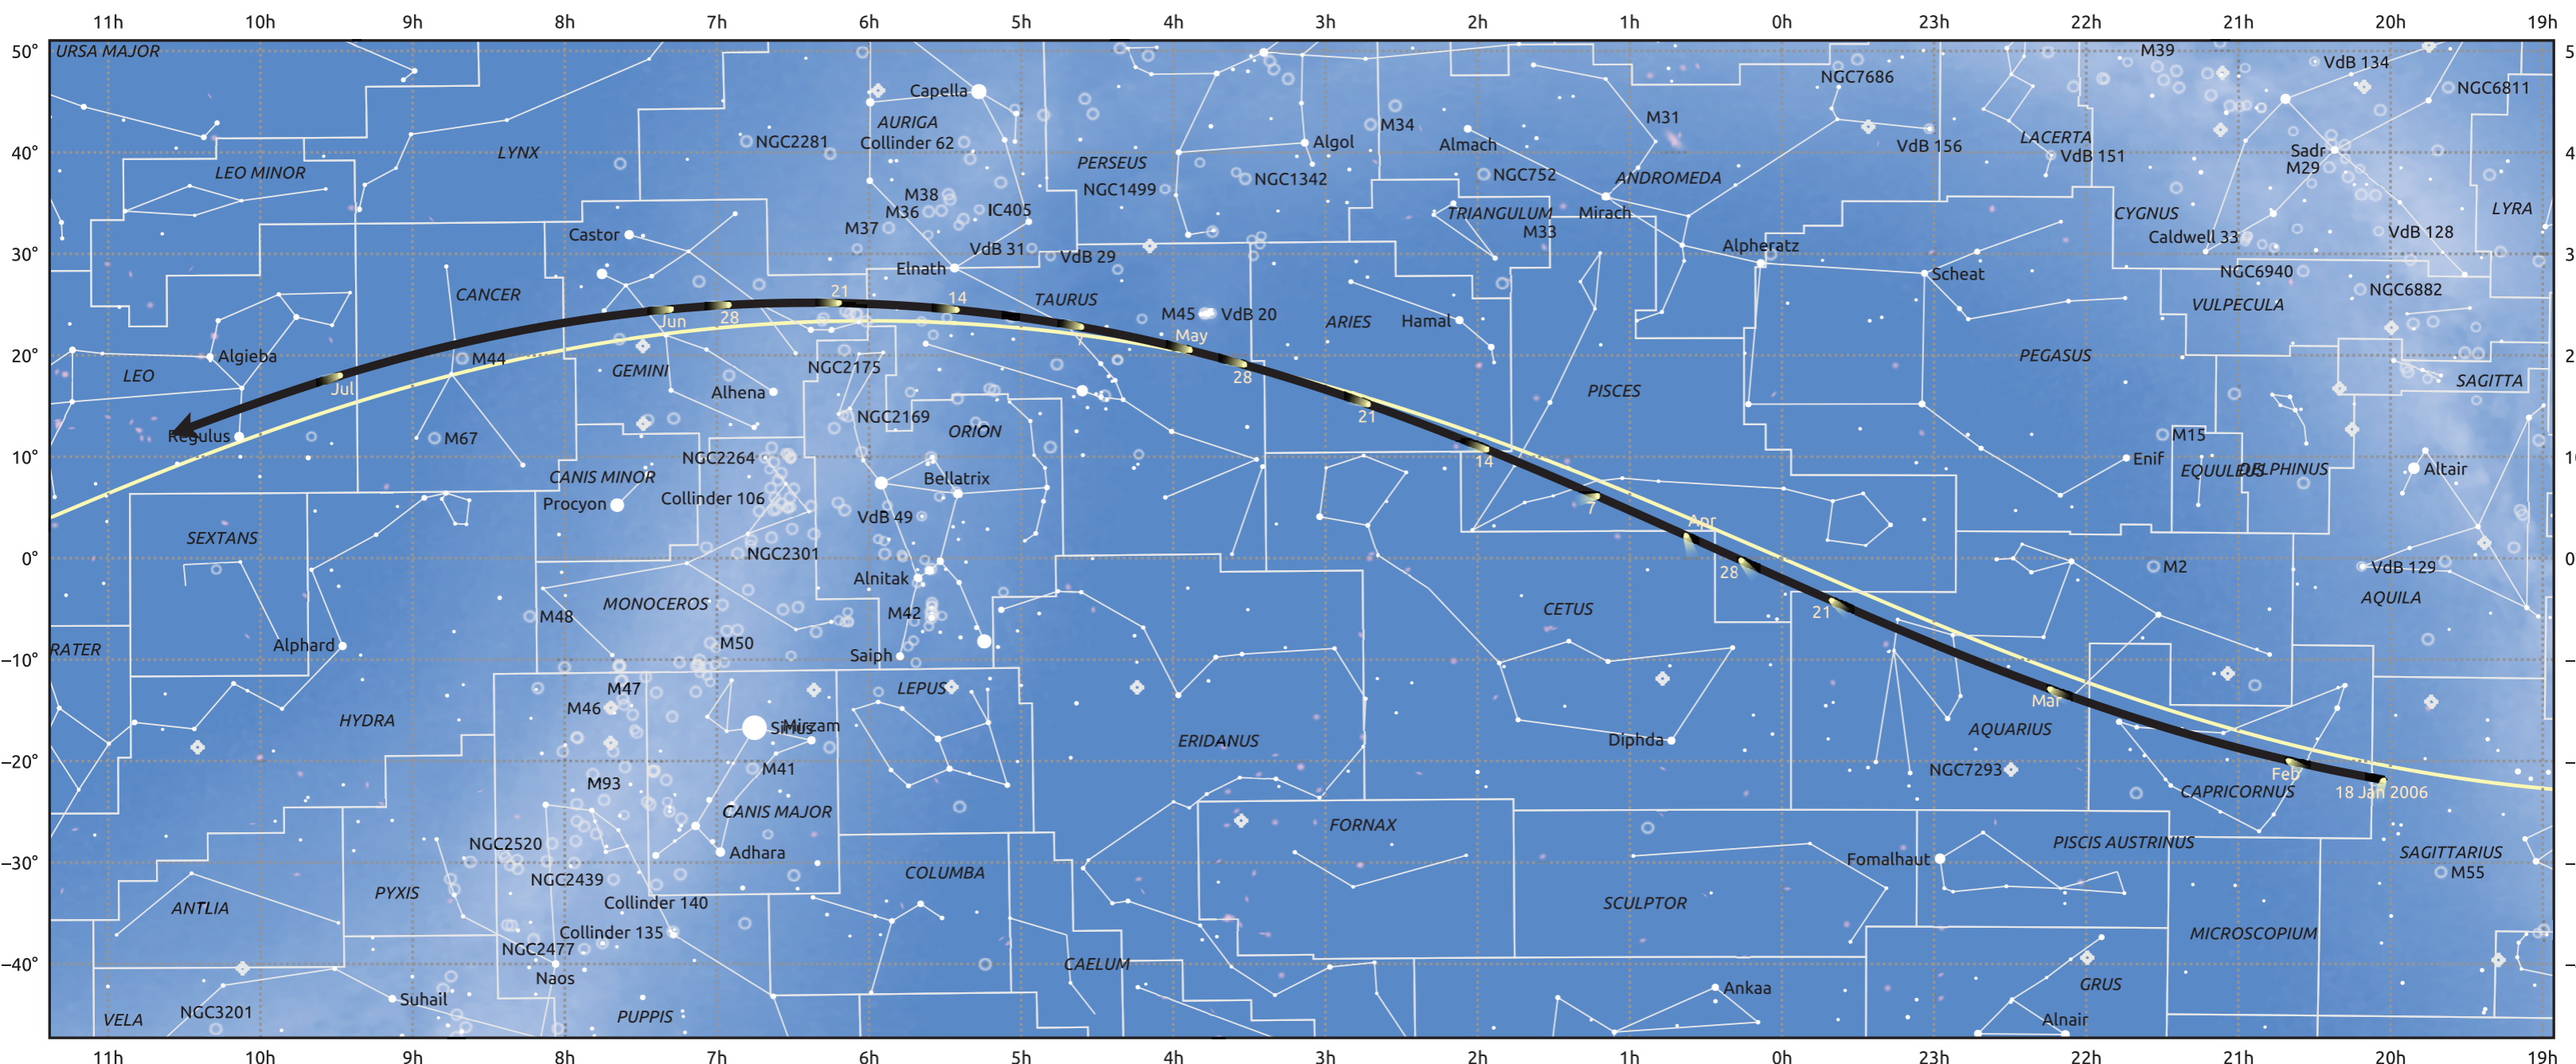

# The path of 45P/Honda-Mrkos-Pajdusakova starting on 18 Jan 2006

© Dominic Ford 2011–2025. Date markers placed at midnight UTC. Downloaded from <https://in-the-sky.org>

Magnitude scale: · 5.0 · 4.0 · 3.0 · 2.0 ● 1.0 ● 0.0 ● -1.0 ● -2.0

— Ecliptic Plane

Galaxy    Bright nebula    Open cluster    Globular cluster    Planetary nebula

Date	Mag
2006 Feb 4	15.2
2006 Feb 18	14.1
2006 Mar 1	13.2
2006 Mar 2	13.1
2006 Mar 13	12.0
2006 Mar 23	10.9
2006 Apr 2	9.8
2006 Apr 16	8.8
2006 May 1	9.3
2006 May 7	9.8
2006 May 17	10.9
2006 May 27	11.9
2006 Jun 7	12.9
2006 Jun 19	14.0
2006 Jul 1	14.9
2006 Jul 3	15.0