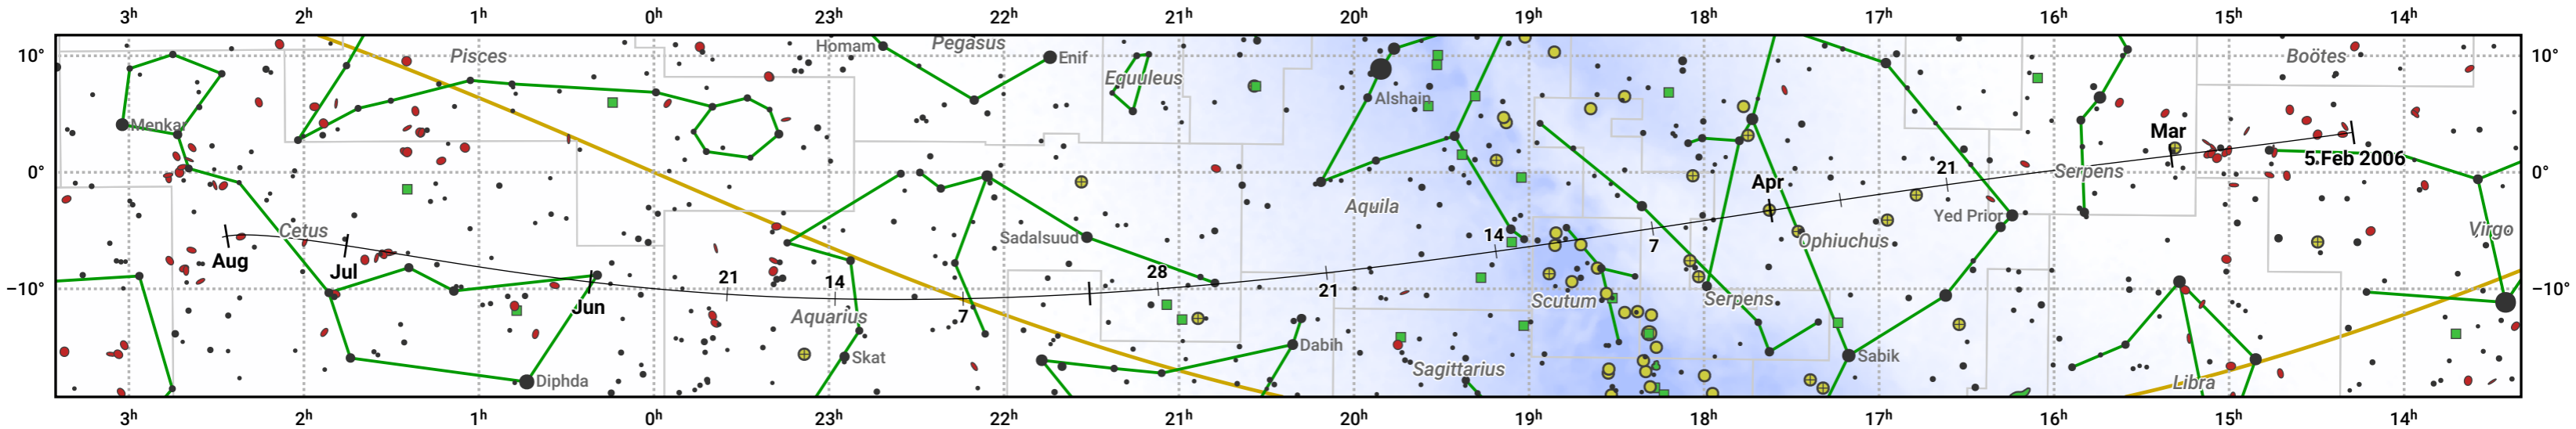

# The path of 73P/Schwassmann-Wachmann starting on 5 Feb 2006

© Dominic Ford 2011–2024. Date markers placed at midnight UTC. Downloaded from <https://in-the-sky.org>

Magnitude scale: ● 6.0 ● 5.0 ● 4.0 ● 3.0 ● 2.0 ● 1.0 ● 0.0

— Ecliptic Plane

● Galaxy    ■ Bright nebula    ● Open cluster    ⊕ Globular cluster

Date	Mag
2006 Feb 19	14.2
2006 Mar 1	13.4
2006 Mar 3	13.2
2006 Mar 14	12.2
2006 Mar 25	11.2
2006 Apr 6	10.1
2006 Apr 22	9.1
2006 May 1	8.8
2006 Jun 14	10.1
2006 Jul 1	11.1
2006 Jul 17	12.1
2006 Aug 4	13.2