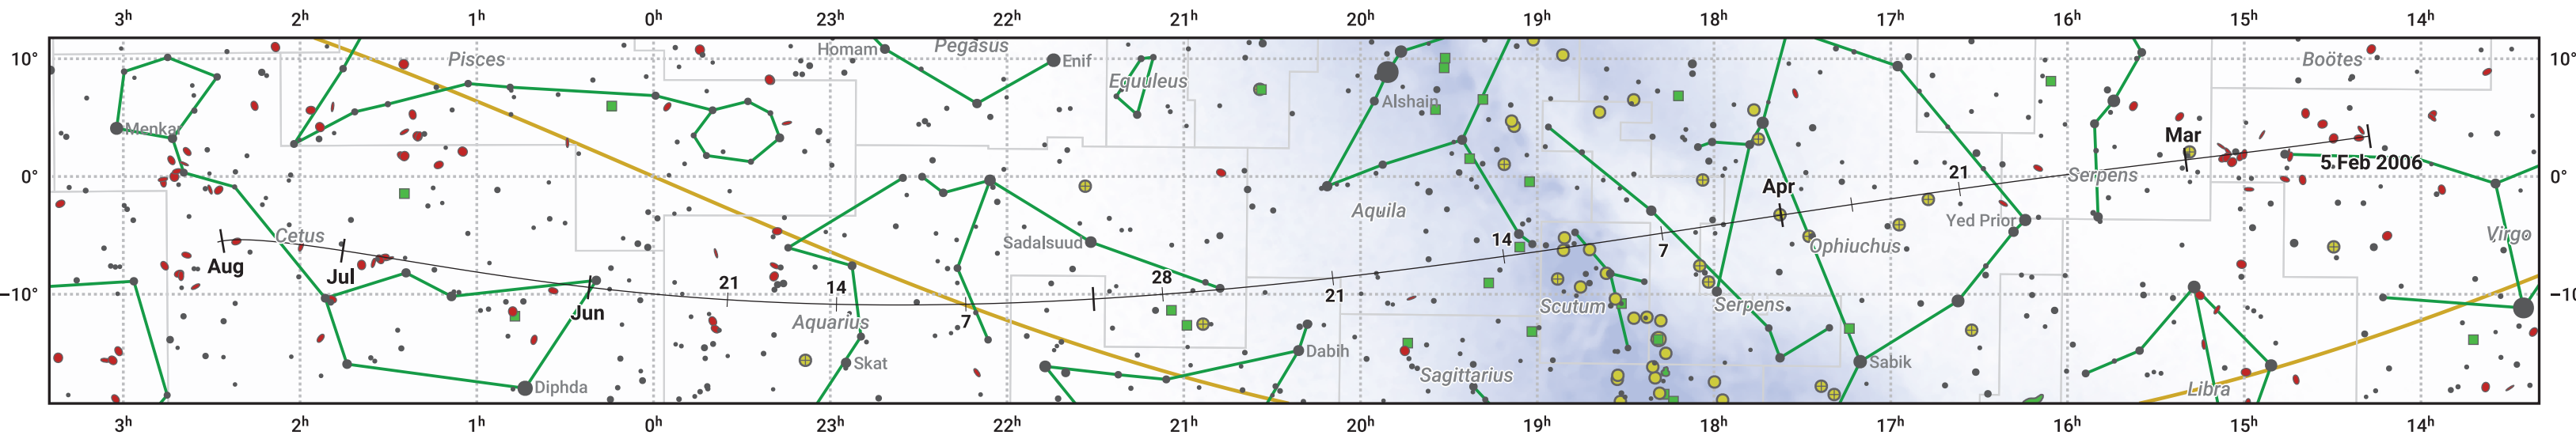

The path of 73P/Schwassmann-Wachmann starting on 5 Feb 2006

© Dominic Ford 2011–2024. Date markers placed at midnight UTC. Downloaded from <https://in-the-sky.org>

Magnitude scale: ● 6.0 ● 5.0 ● 4.0 ● 3.0 ● 2.0 ● 1.0 ● 0.0

— Ecliptic Plane

● Galaxy ■ Bright nebula ● Open cluster ⊕ Globular cluster

Date	Mag
2006 Feb 19	14.2
2006 Mar 1	13.4
2006 Mar 3	13.2
2006 Mar 14	12.2
2006 Mar 25	11.2
2006 Apr 6	10.1
2006 Apr 22	9.1
2006 May 1	8.8
2006 Jun 14	10.1
2006 Jul 1	11.1
2006 Jul 17	12.1
2006 Aug 4	13.2