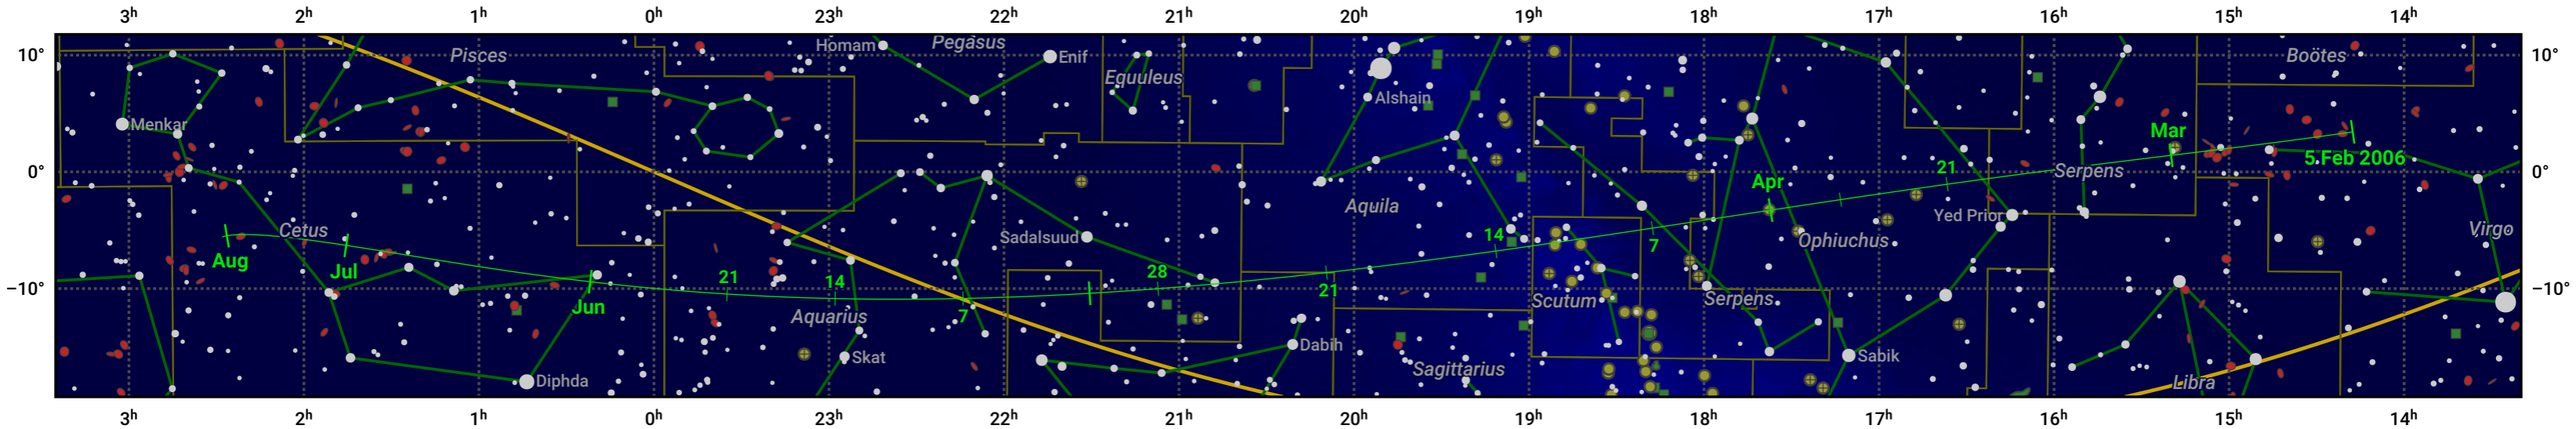

The path of 73P/Schwassmann-Wachmann starting on 5 Feb 2006

© Dominic Ford 2011–2024. Date markers placed at midnight UTC. Downloaded from <https://in-the-sky.org>

Magnitude scale: 6.0 5.0 4.0 3.0 2.0 1.0 0.0

— Ecliptic Plane

Galaxy
 Bright nebula
 Open cluster
 Globular cluster

| Date | Mag |
|-------------|------|
| 2006 Feb 19 | 14.2 |
| 2006 Mar 1 | 13.4 |
| 2006 Mar 3 | 13.2 |
| 2006 Mar 14 | 12.2 |
| 2006 Mar 25 | 11.2 |
| 2006 Apr 6 | 10.1 |
| 2006 Apr 22 | 9.1 |
| 2006 May 1 | 8.8 |
| 2006 Jun 14 | 10.1 |
| 2006 Jul 1 | 11.1 |
| 2006 Jul 17 | 12.1 |
| 2006 Aug 4 | 13.2 |