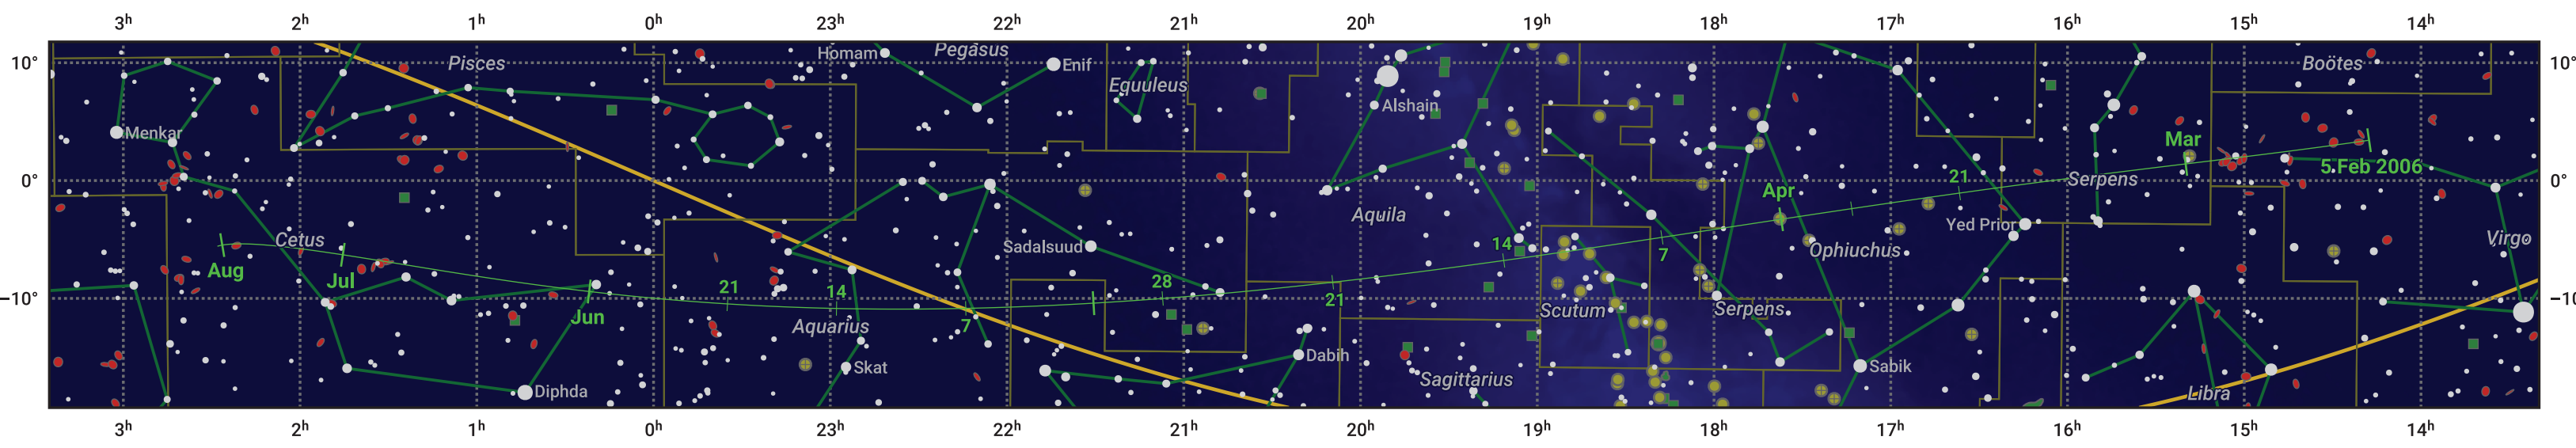

# The path of 73P/Schwassmann-Wachmann starting on 5 Feb 2006

© Dominic Ford 2011–2024. Date markers placed at midnight UTC. Downloaded from <https://in-the-sky.org>

Magnitude scale: • 6.0 • 5.0 • 4.0 • 3.0 • 2.0 • 1.0 • 0.0

— Ecliptic Plane

- ◌ Galaxy
- ◻ Bright nebula
- ◉ Open cluster
- ⊕ Globular cluster

Date	Mag
2006 Feb 19	14.2
2006 Mar 1	13.4
2006 Mar 3	13.2
2006 Mar 14	12.2
2006 Mar 25	11.2
2006 Apr 6	10.1
2006 Apr 22	9.1
2006 May 1	8.8
2006 Jun 14	10.1
2006 Jul 1	11.1
2006 Jul 17	12.1
2006 Aug 4	13.2