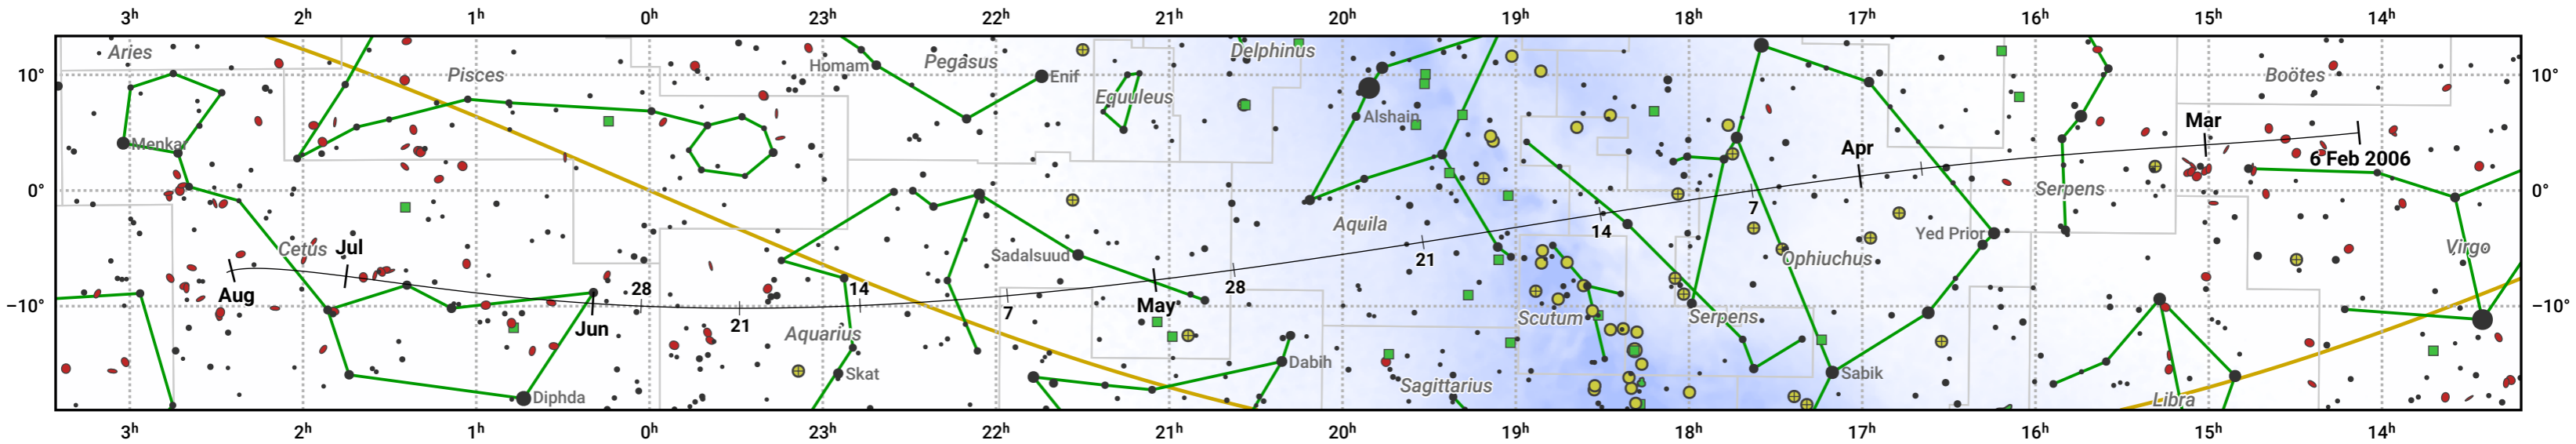

# The path of 73P/Schwassmann-Wachmann starting on 6 Feb 2006

© Dominic Ford 2011–2024. Date markers placed at midnight UTC. Downloaded from <https://in-the-sky.org>

Magnitude scale: • 6.0 • 5.0 • 4.0 • 3.0 • 2.0 • 1.0 • 0.0

— Ecliptic Plane

● Galaxy   
 ■ Bright nebula   
 ● Open cluster   
 + Globular cluster

Date	Mag
2006 Feb 20	14.3
2006 Mar 1	13.6
2006 Mar 4	13.3
2006 Mar 15	12.3
2006 Mar 26	11.2
2006 Apr 6	10.1
2006 Apr 18	9.0
2006 May 1	8.4
2006 Jun 22	10.1
2006 Jul 1	10.7
2006 Jul 8	11.2
2006 Jul 24	12.2