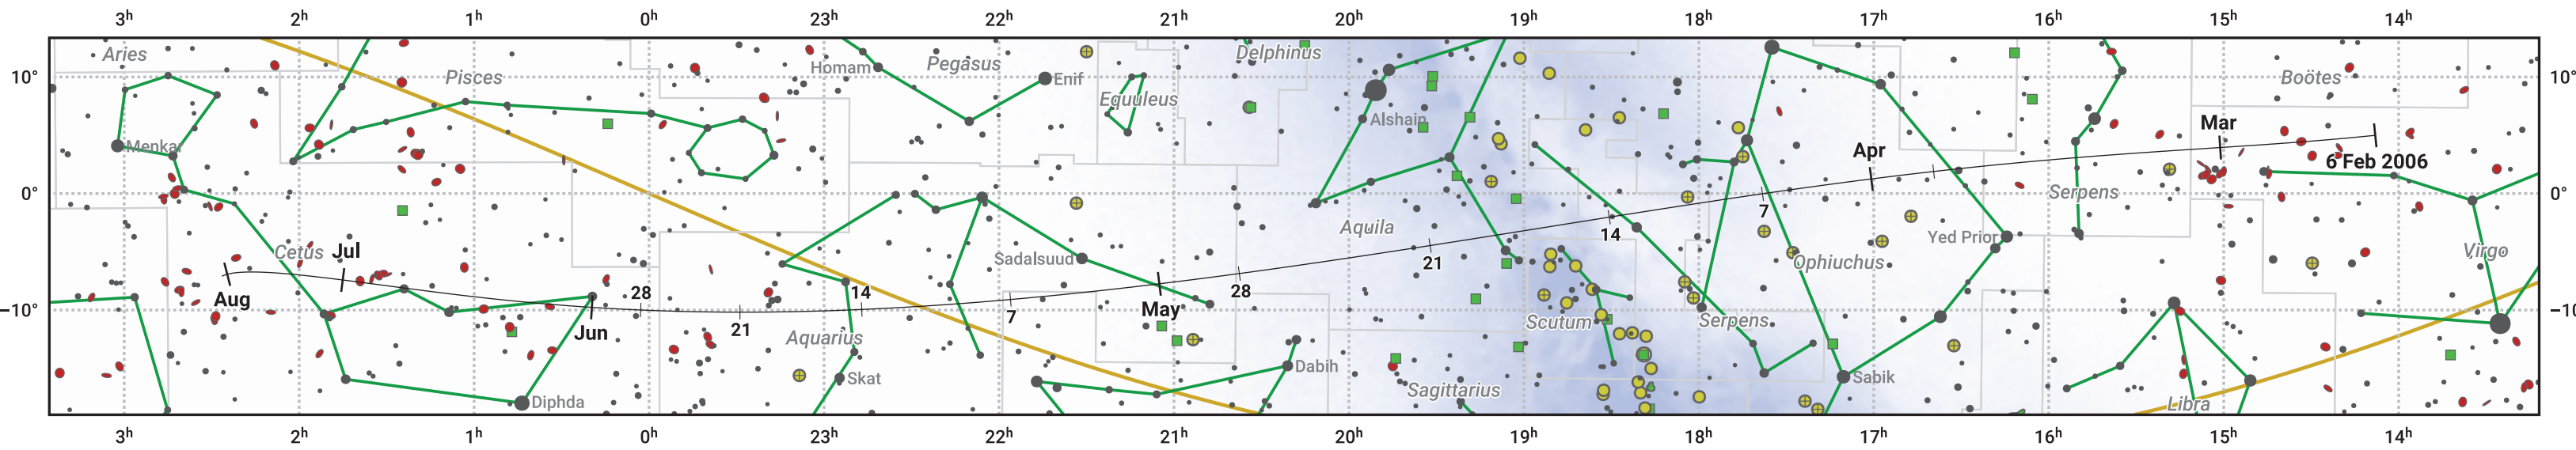

The path of 73P/Schwassmann-Wachmann starting on 6 Feb 2006

© Dominic Ford 2011–2024. Date markers placed at midnight UTC. Downloaded from <https://in-the-sky.org>

Magnitude scale: • 6.0 • 5.0 • 4.0 • 3.0 • 2.0 • 1.0 • 0.0

— Ecliptic Plane

Galaxy Bright nebula Open cluster Globular cluster

Date	Mag
2006 Feb 20	14.3
2006 Mar 1	13.6
2006 Mar 4	13.3
2006 Mar 15	12.3
2006 Mar 26	11.2
2006 Apr 6	10.1
2006 Apr 18	9.0
2006 May 1	8.4
2006 Jun 22	10.1
2006 Jul 1	10.7
2006 Jul 8	11.2
2006 Jul 24	12.2