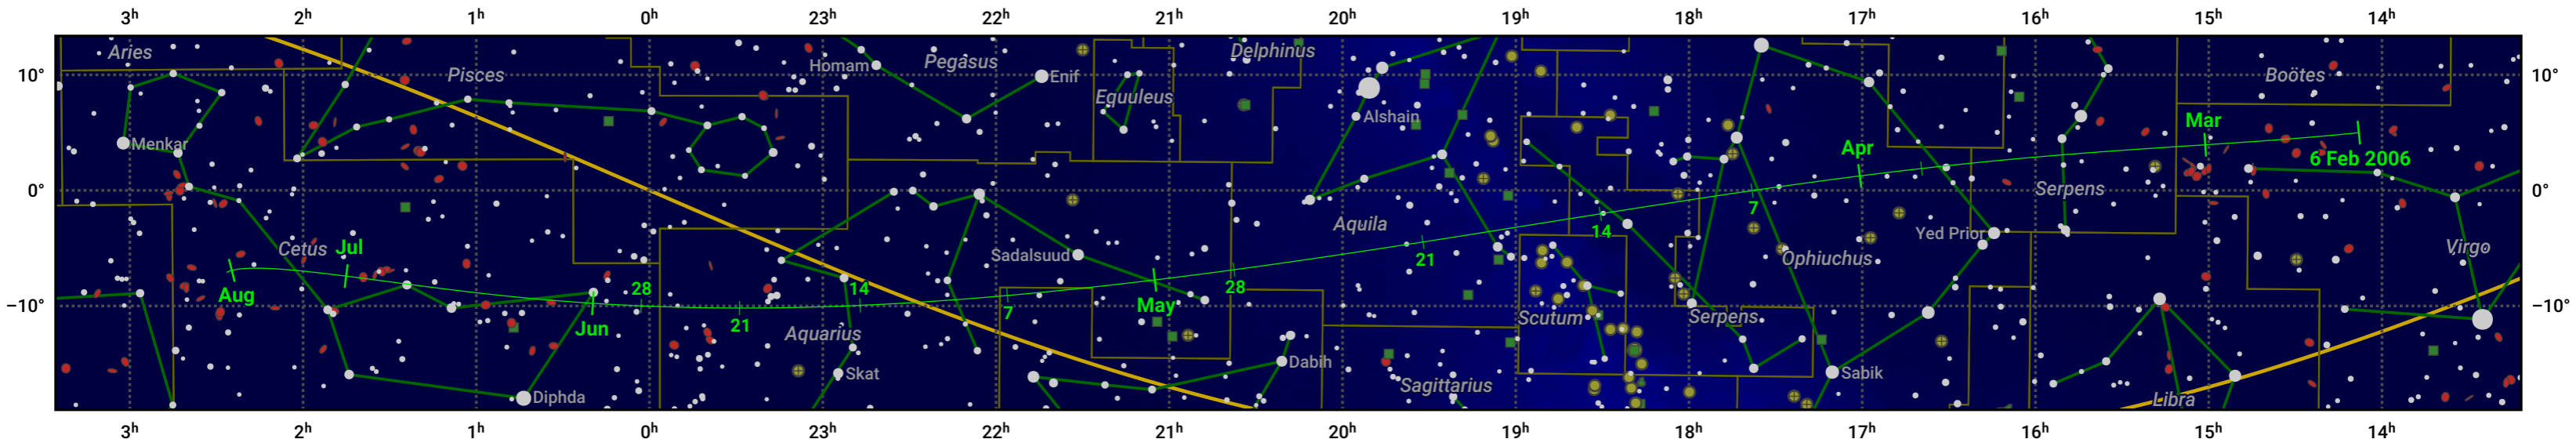

# The path of 73P/Schwassmann-Wachmann starting on 6 Feb 2006

© Dominic Ford 2011–2024. Date markers placed at midnight UTC. Downloaded from <https://in-the-sky.org>

Magnitude scale: • 6.0 • 5.0 • 4.0 • 3.0 • 2.0 • 1.0 • 0.0

— Ecliptic Plane

Galaxy    Bright nebula    Open cluster    Globular cluster

Date	Mag
2006 Feb 20	14.3
2006 Mar 1	13.6
2006 Mar 4	13.3
2006 Mar 15	12.3
2006 Mar 26	11.2
2006 Apr 6	10.1
2006 Apr 18	9.0
2006 May 1	8.4
2006 Jun 22	10.1
2006 Jul 1	10.7
2006 Jul 8	11.2
2006 Jul 24	12.2