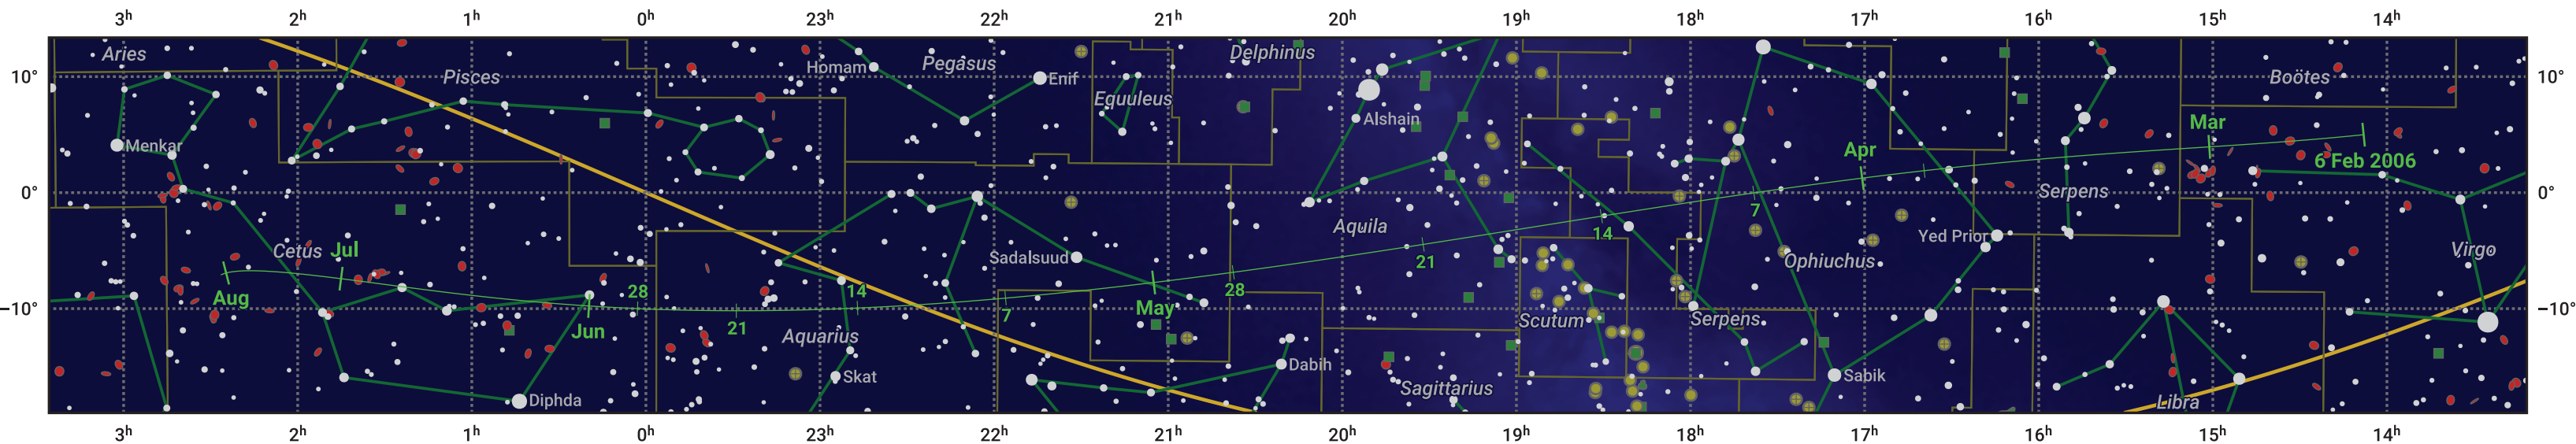

The path of 73P/Schwassmann-Wachmann starting on 6 Feb 2006

© Dominic Ford 2011–2024. Date markers placed at midnight UTC. Downloaded from <https://in-the-sky.org>

Magnitude scale: • 6.0 • 5.0 • 4.0 • 3.0 • 2.0 • 1.0 • 0.0

— Ecliptic Plane

Galaxy Bright nebula Open cluster Globular cluster

Date	Mag
2006 Feb 20	14.3
2006 Mar 1	13.6
2006 Mar 4	13.3
2006 Mar 15	12.3
2006 Mar 26	11.2
2006 Apr 6	10.1
2006 Apr 18	9.0
2006 May 1	8.4
2006 Jun 22	10.1
2006 Jul 1	10.7
2006 Jul 8	11.2
2006 Jul 24	12.2