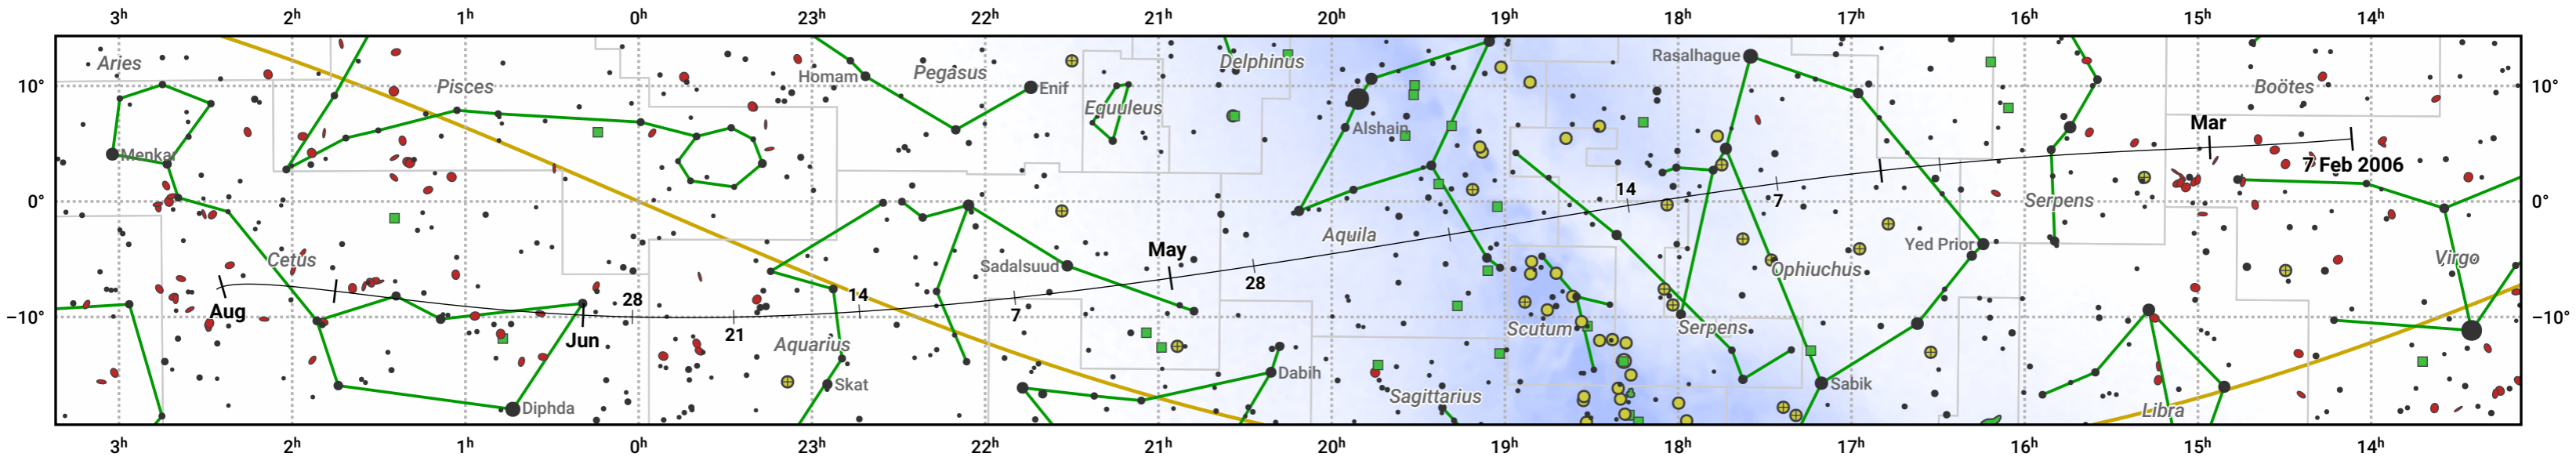

The path of 73P/Schwassmann-Wachmann starting on 7 Feb 2006

© Dominic Ford 2011–2024. Date markers placed at midnight UTC. Downloaded from <https://in-the-sky.org>

Magnitude scale: • 6.0 • 5.0 • 4.0 • 3.0 • 2.0 • 1.0 • 0.0

— Ecliptic Plane

Galaxy Bright nebula Open cluster Globular cluster

Date	Mag
2006 Feb 22	14.2
2006 Mar 1	13.6
2006 Mar 6	13.2
2006 Mar 17	12.1
2006 Mar 27	11.1
2006 Apr 6	10.1
2006 Apr 17	9.1
2006 May 1	8.3
2006 Jun 24	10.1
2006 Jul 1	10.6
2006 Jul 10	11.2
2006 Jul 26	12.2