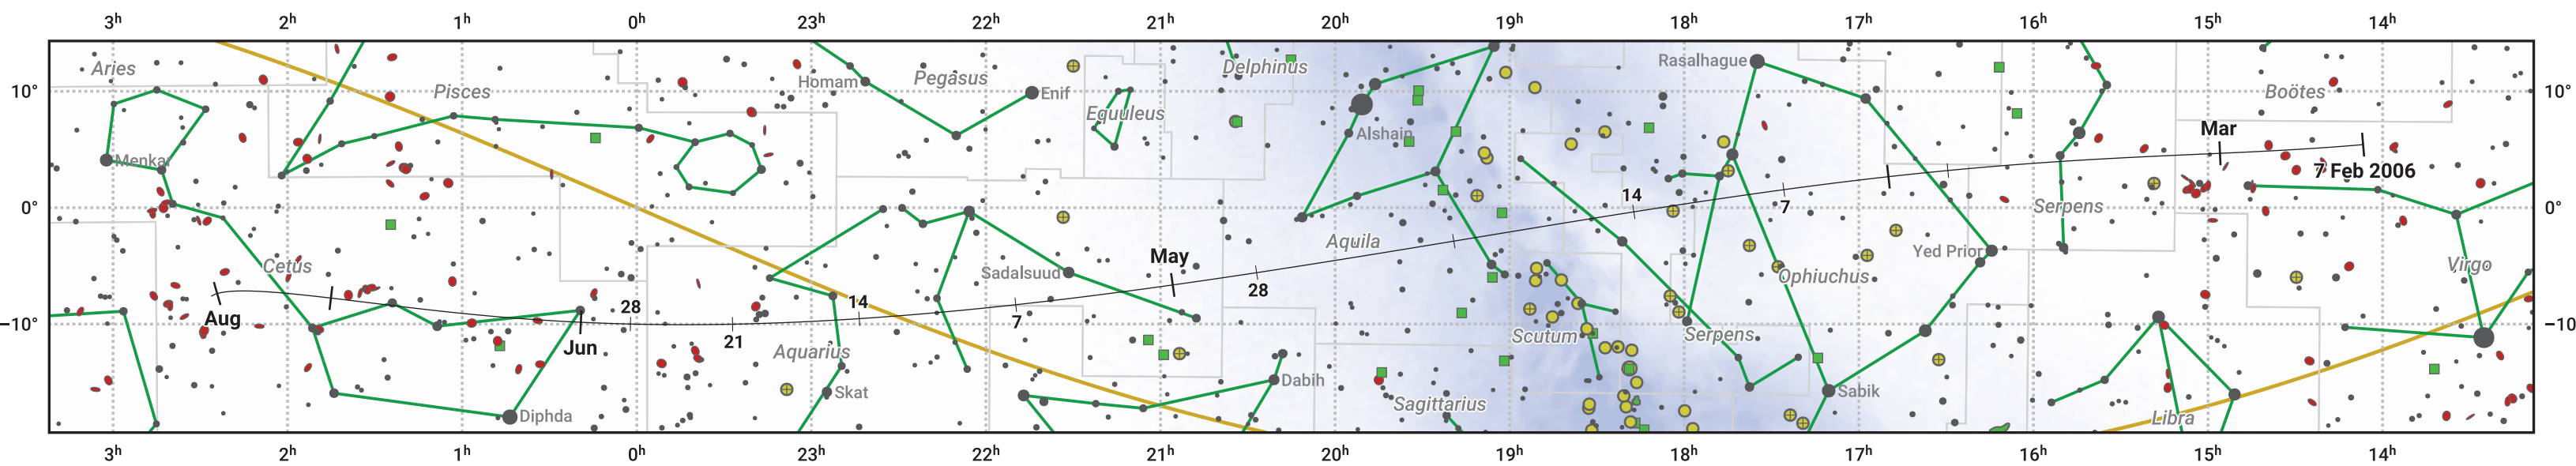

# The path of 73P/Schwassmann-Wachmann starting on 7 Feb 2006

© Dominic Ford 2011–2024. Date markers placed at midnight UTC. Downloaded from <https://in-the-sky.org>

Magnitude scale: • 6.0 • 5.0 • 4.0 • 3.0 • 2.0 • 1.0 • 0.0

— Ecliptic Plane

Galaxy    Bright nebula    Open cluster    Globular cluster

Date	Mag
2006 Feb 22	14.2
2006 Mar 1	13.6
2006 Mar 6	13.2
2006 Mar 17	12.1
2006 Mar 27	11.1
2006 Apr 6	10.1
2006 Apr 17	9.1
2006 May 1	8.3
2006 Jun 24	10.1
2006 Jul 1	10.6
2006 Jul 10	11.2
2006 Jul 26	12.2