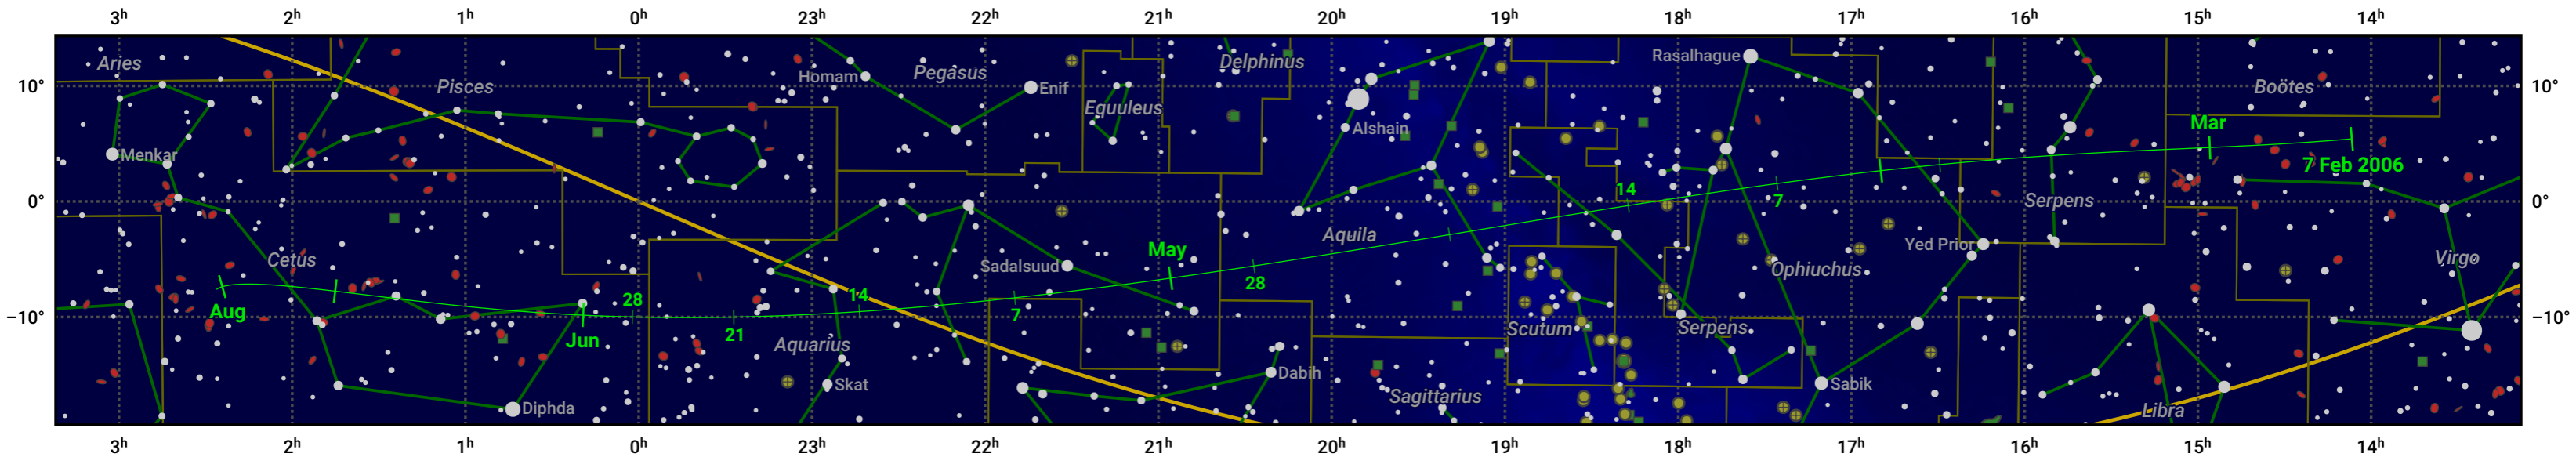

The path of 73P/Schwassmann-Wachmann starting on 7 Feb 2006

© Dominic Ford 2011–2024. Date markers placed at midnight UTC. Downloaded from <https://in-the-sky.org>

Magnitude scale: • 6.0 • 5.0 • 4.0 • 3.0 • 2.0 • 1.0 • 0.0

— Ecliptic Plane

Galaxy Bright nebula Open cluster Globular cluster

Date	Mag
2006 Feb 22	14.2
2006 Mar 1	13.6
2006 Mar 6	13.2
2006 Mar 17	12.1
2006 Mar 27	11.1
2006 Apr 6	10.1
2006 Apr 17	9.1
2006 May 1	8.3
2006 Jun 24	10.1
2006 Jul 1	10.6
2006 Jul 10	11.2
2006 Jul 26	12.2