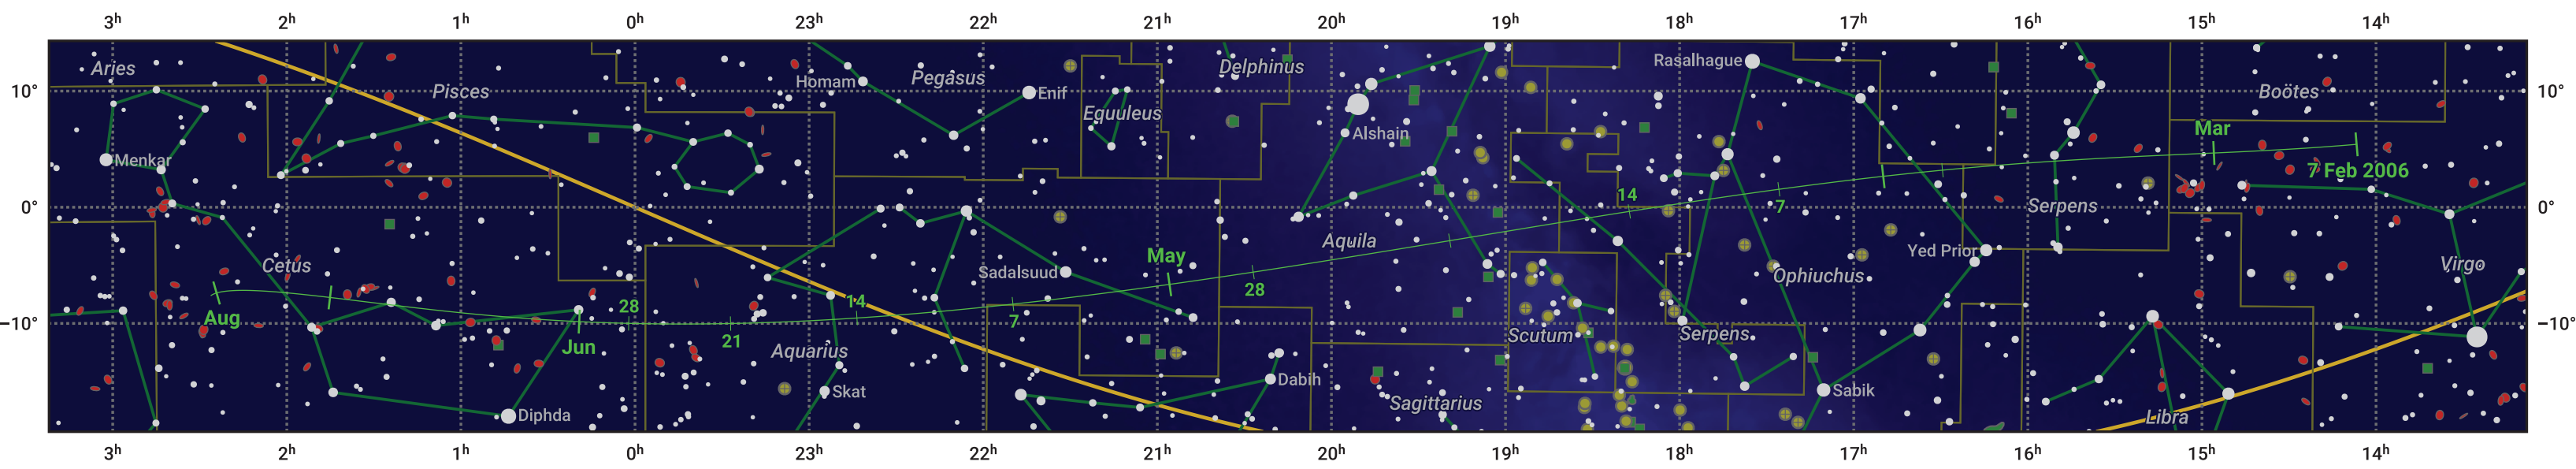

# The path of 73P/Schwassmann-Wachmann starting on 7 Feb 2006

© Dominic Ford 2011–2024. Date markers placed at midnight UTC. Downloaded from <https://in-the-sky.org>

Magnitude scale: ● 6.0 ● 5.0 ● 4.0 ● 3.0 ● 2.0 ● 1.0 ● 0.0

— Ecliptic Plane

● Galaxy    ■ Bright nebula    ● Open cluster    ● Globular cluster

Date	Mag
2006 Feb 22	14.2
2006 Mar 1	13.6
2006 Mar 6	13.2
2006 Mar 17	12.1
2006 Mar 27	11.1
2006 Apr 6	10.1
2006 Apr 17	9.1
2006 May 1	8.3
2006 Jun 24	10.1
2006 Jul 1	10.6
2006 Jul 10	11.2
2006 Jul 26	12.2