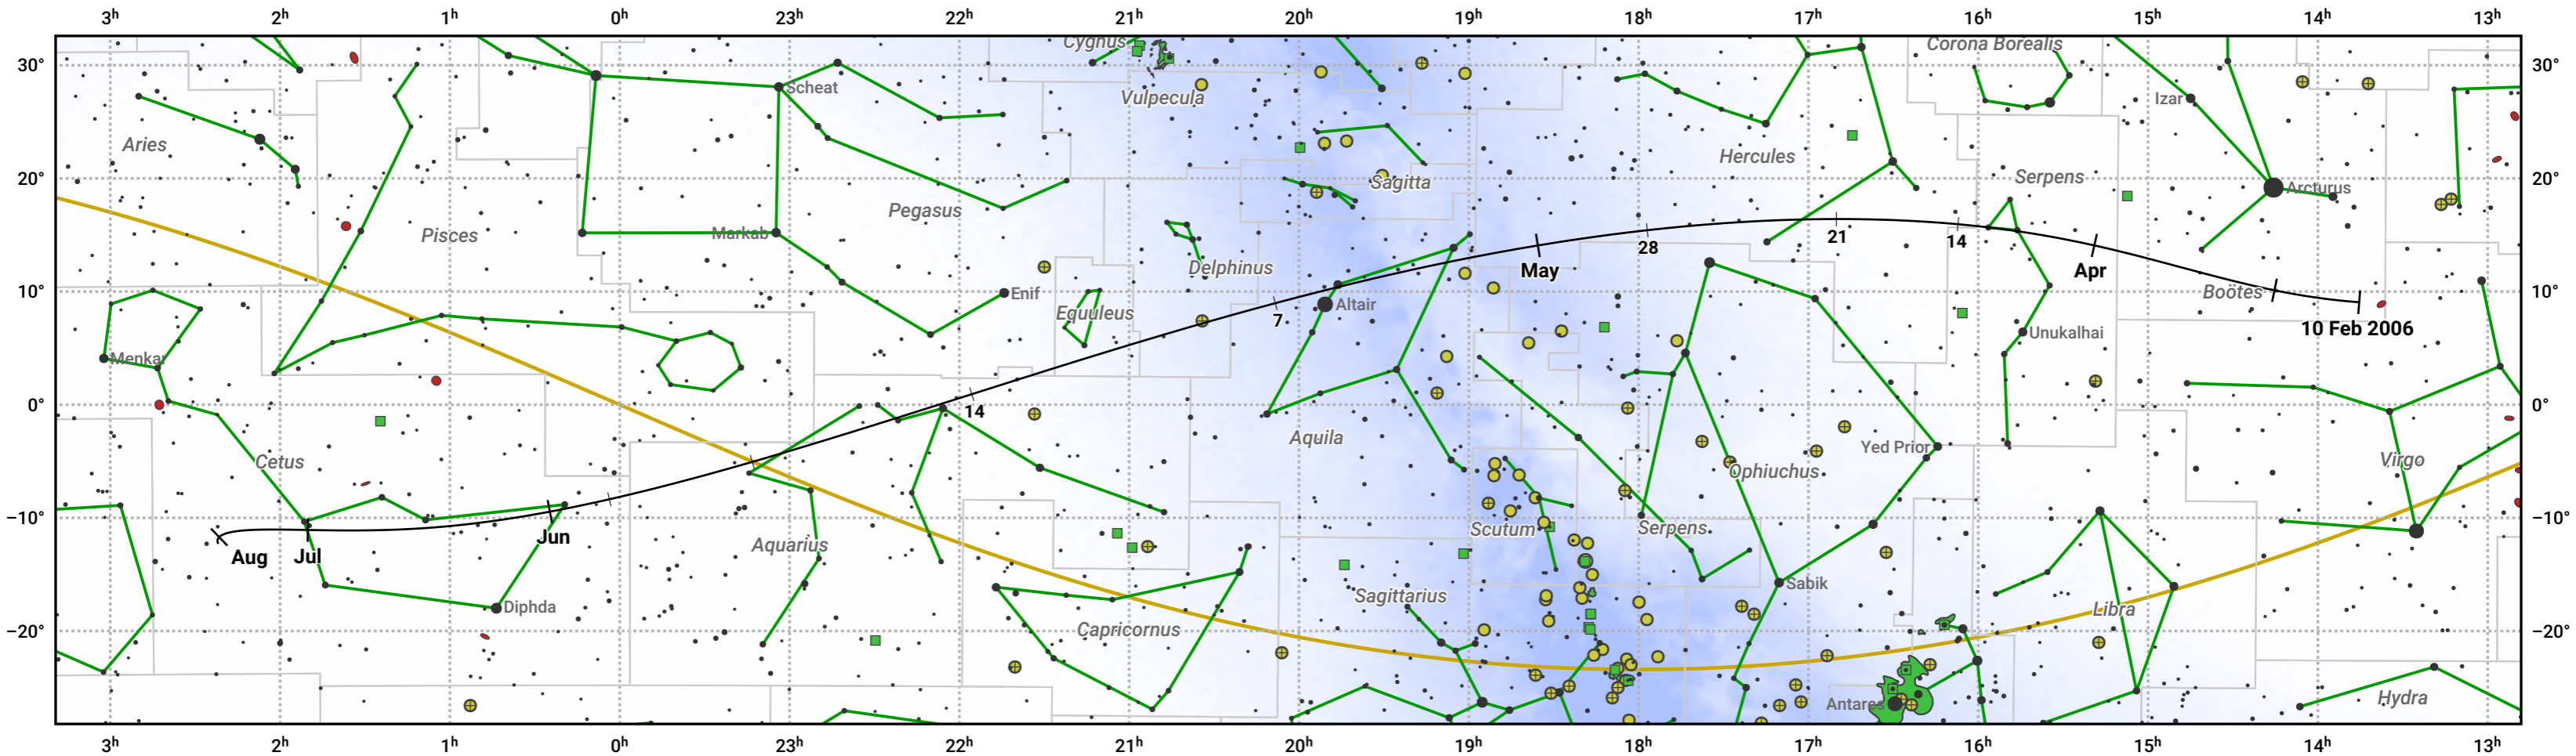

# The path of 73P/Schwassmann-Wachmann starting on 10 Feb 2006

© Dominic Ford 2011–2024. Date markers placed at midnight UTC. Downloaded from <https://in-the-sky.org>

Magnitude scale: • 6.0 • 5.0 • 4.0 • 3.0 • 2.0 • 1.0 • 0.0

— Ecliptic Plane

● Galaxy ■ Bright nebula ● Open cluster ⊕ Globular cluster

Date	Mag
2006 Feb 24	14.5
2006 Mar 1	14.0
2006 Mar 8	13.4
2006 Mar 19	12.3
2006 Mar 29	11.3
2006 Apr 7	10.3
2006 Apr 16	9.2
2006 Apr 24	8.1
2006 May 1	7.2
2006 May 3	7.0
2006 Jun 10	8.0
2006 Jun 26	9.1
2006 Jul 1	9.4
2006 Jul 11	10.1
2006 Jul 26	11.2