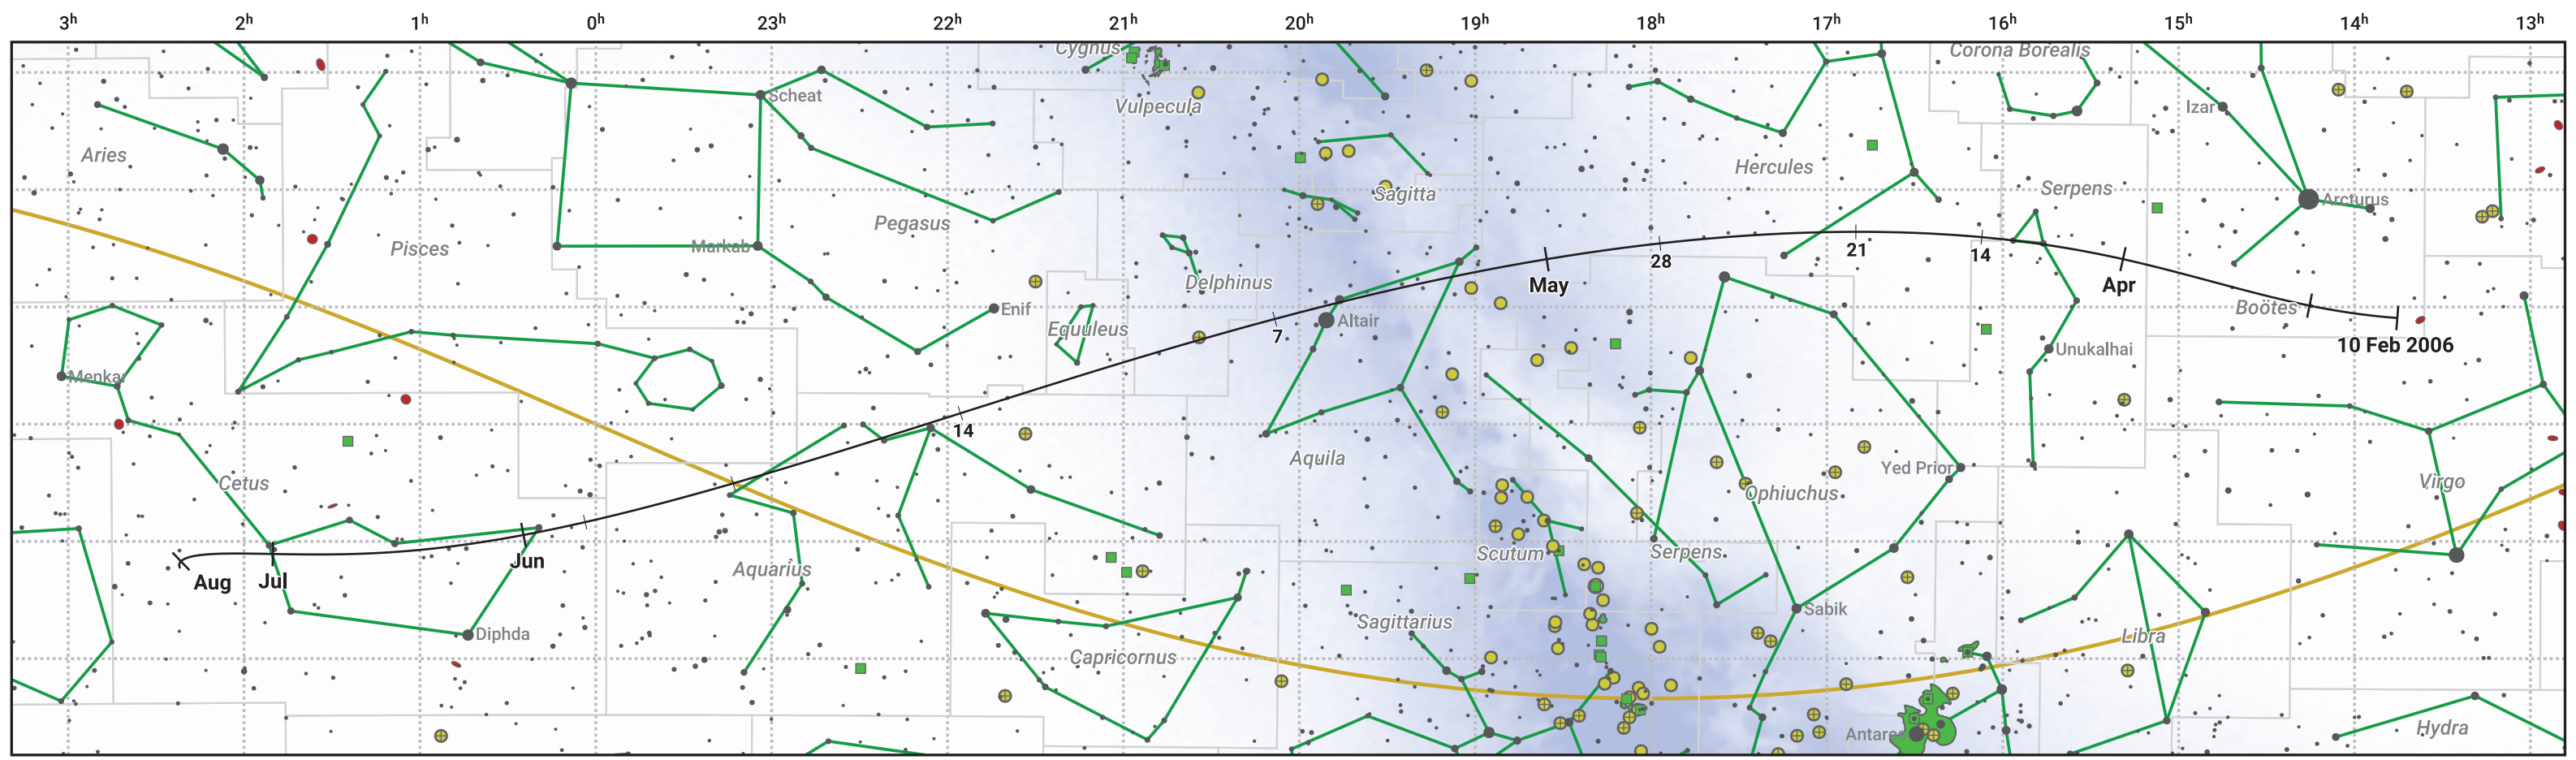

The path of 73P/Schwassmann-Wachmann starting on 10 Feb 2006

© Dominic Ford 2011–2024. Date markers placed at midnight UTC. Downloaded from <https://in-the-sky.org>

Magnitude scale: • 6.0 • 5.0 • 4.0 • 3.0 • 2.0 • 1.0 • 0.0

— Ecliptic Plane

● Galaxy
 ■ Bright nebula
 ● Open cluster
 ⊕ Globular cluster

Date	Mag
2006 Feb 24	14.5
2006 Mar 1	14.0
2006 Mar 8	13.4
2006 Mar 19	12.3
2006 Mar 29	11.3
2006 Apr 7	10.3
2006 Apr 16	9.2
2006 Apr 24	8.1
2006 May 1	7.2
2006 May 3	7.0
2006 Jun 10	8.0
2006 Jun 26	9.1
2006 Jul 1	9.4
2006 Jul 11	10.1
2006 Jul 26	11.2