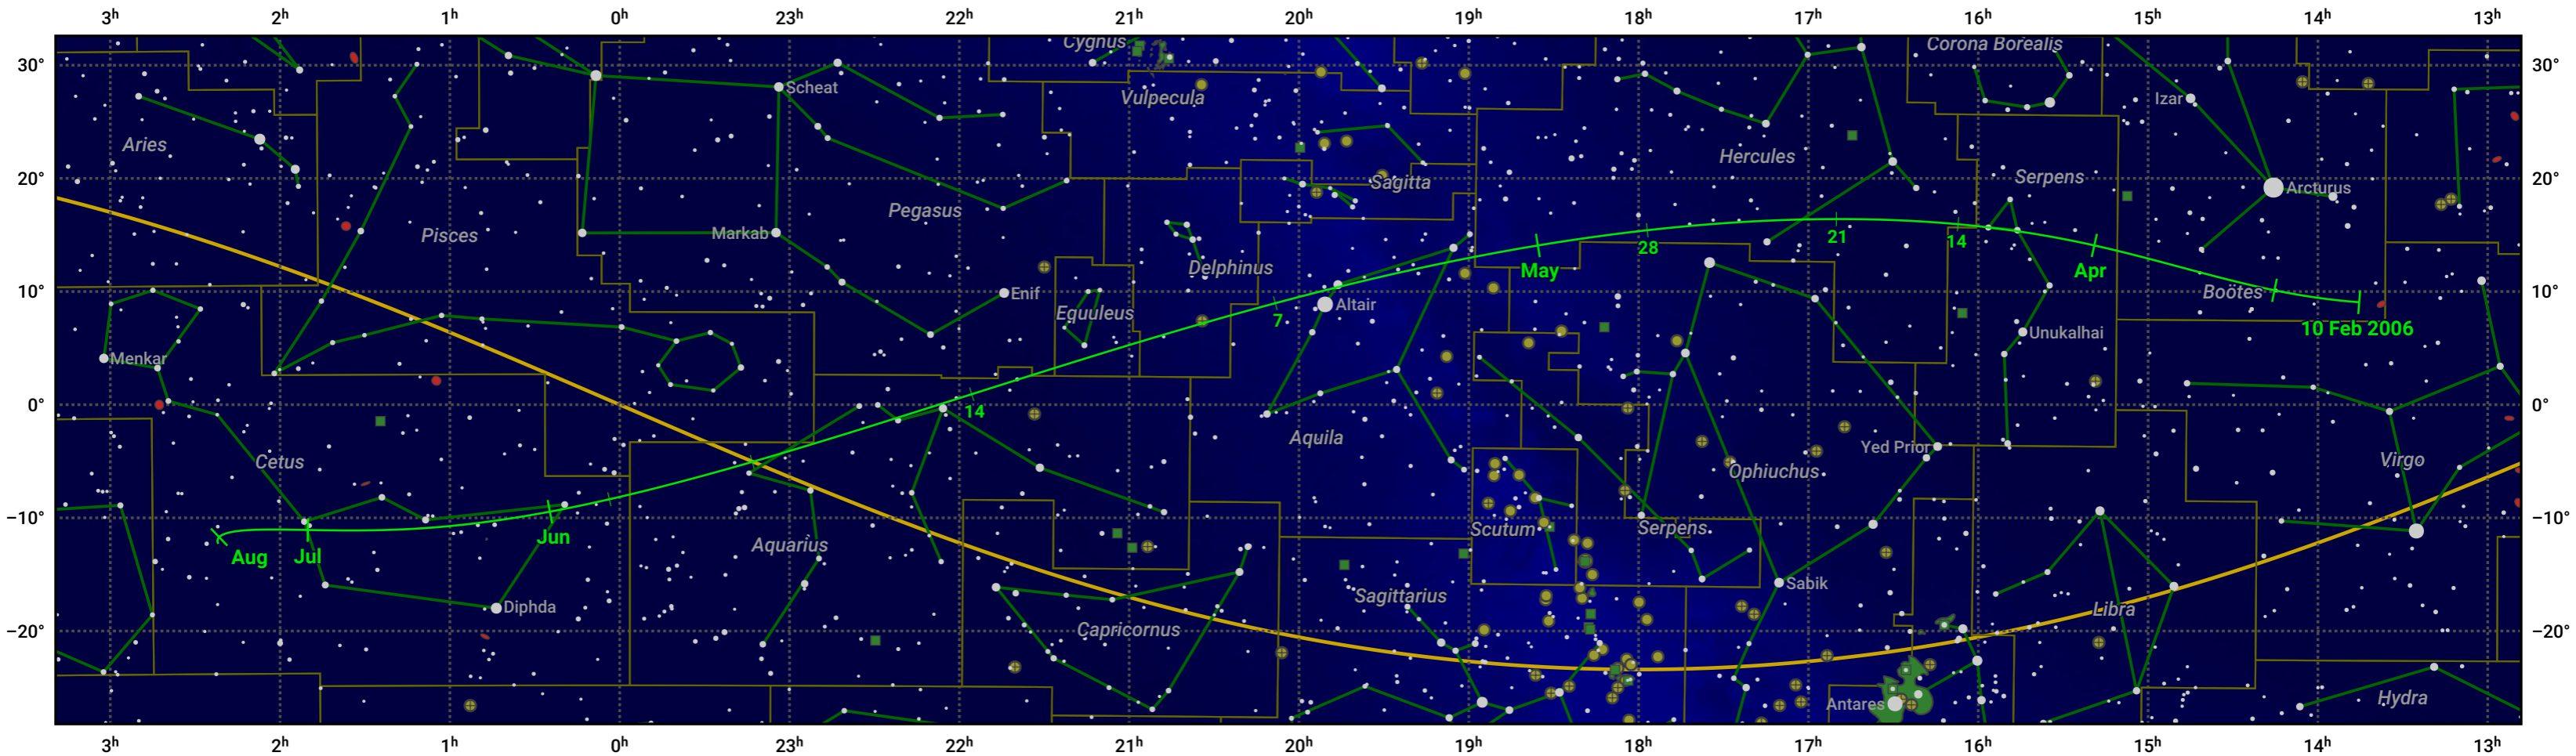

The path of 73P/Schwassmann-Wachmann starting on 10 Feb 2006

© Dominic Ford 2011–2024. Date markers placed at midnight UTC. Downloaded from <https://in-the-sky.org>

Magnitude scale: ● 6.0 ● 5.0 ● 4.0 ● 3.0 ● 2.0 ● 1.0 ● 0.0

— Ecliptic Plane

● Galaxy ■ Bright nebula ● Open cluster ● Globular cluster

Date	Mag
2006 Feb 24	14.5
2006 Mar 1	14.0
2006 Mar 8	13.4
2006 Mar 19	12.3
2006 Mar 29	11.3
2006 Apr 7	10.3
2006 Apr 16	9.2
2006 Apr 24	8.1
2006 May 1	7.2
2006 May 3	7.0
2006 Jun 10	8.0
2006 Jun 26	9.1
2006 Jul 1	9.4
2006 Jul 11	10.1
2006 Jul 26	11.2