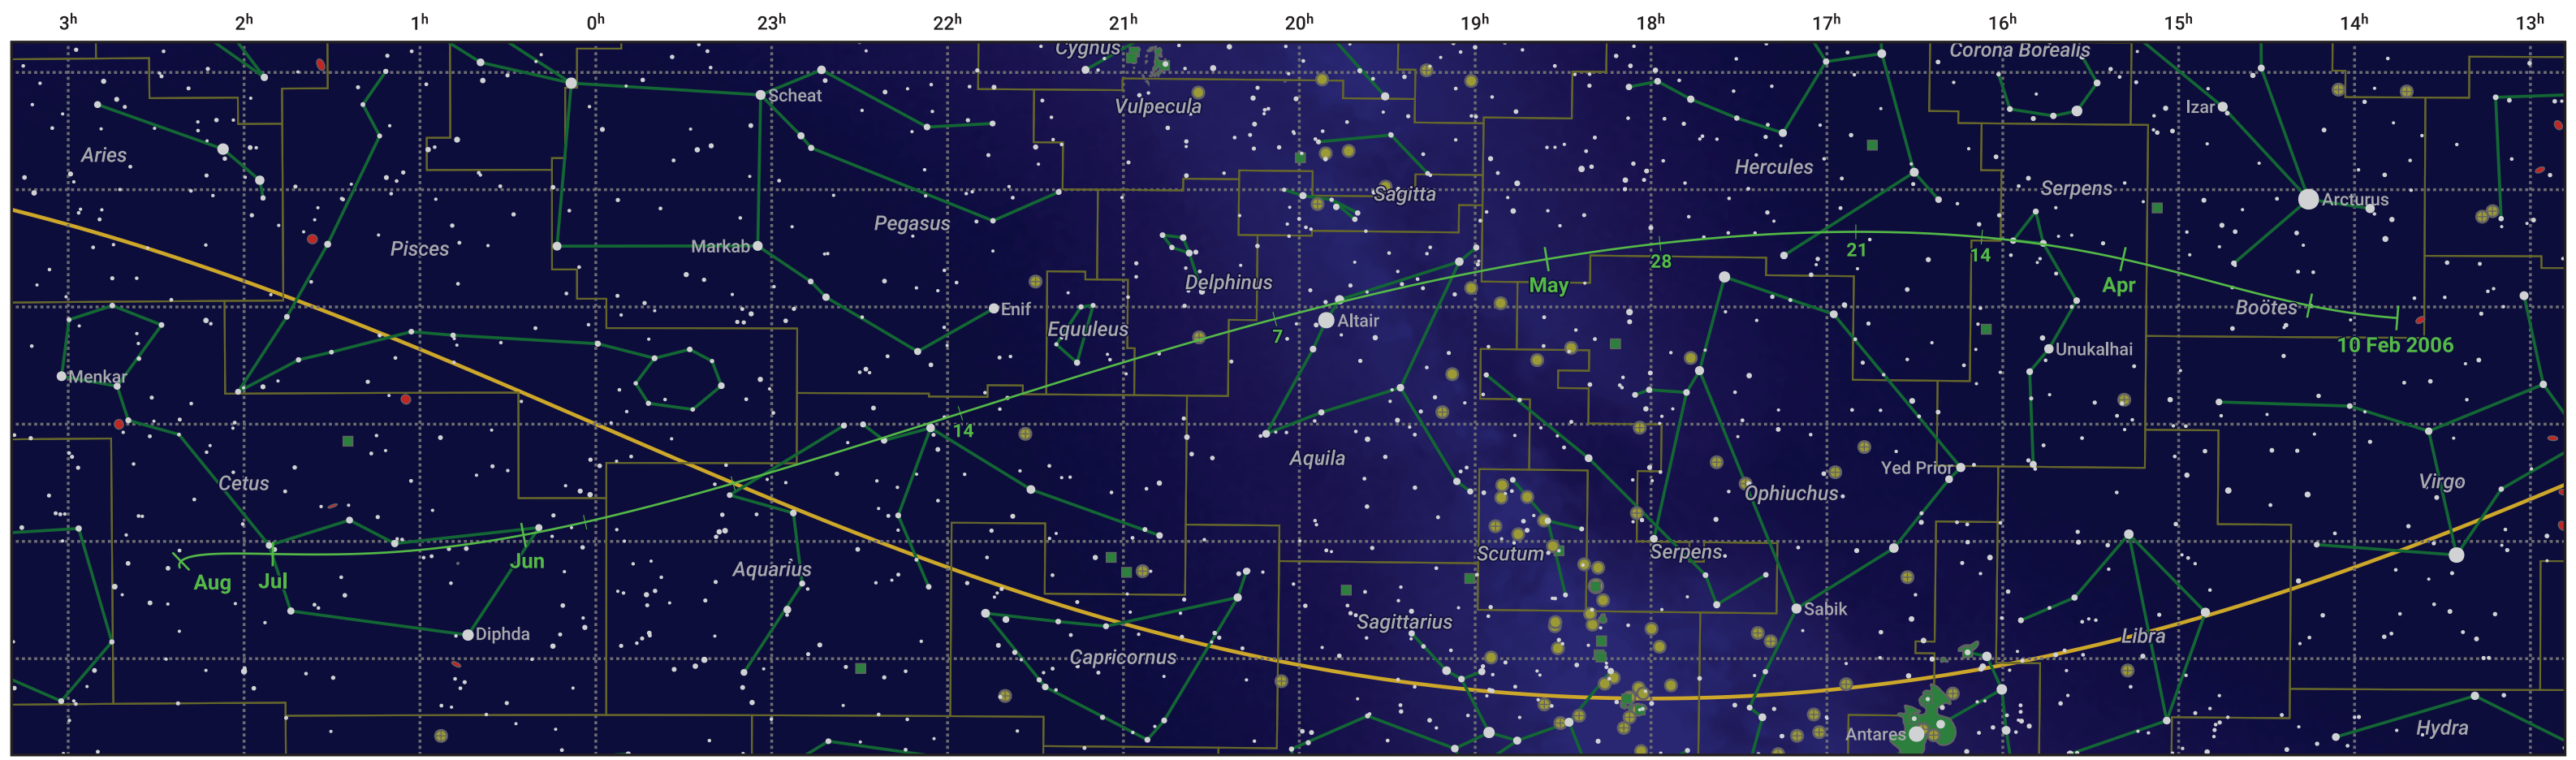

The path of 73P/Schwassmann-Wachmann starting on 10 Feb 2006

© Dominic Ford 2011–2024. Date markers placed at midnight UTC. Downloaded from <https://in-the-sky.org>

Magnitude scale: • 6.0 • 5.0 • 4.0 • 3.0 • 2.0 • 1.0 • 0.0

— Ecliptic Plane

● Galaxy
 ■ Bright nebula
 ● Open cluster
 ⊕ Globular cluster

Date	Mag
2006 Feb 24	14.5
2006 Mar 1	14.0
2006 Mar 8	13.4
2006 Mar 19	12.3
2006 Mar 29	11.3
2006 Apr 7	10.3
2006 Apr 16	9.2
2006 Apr 24	8.1
2006 May 1	7.2
2006 May 3	7.0
2006 Jun 10	8.0
2006 Jun 26	9.1
2006 Jul 1	9.4
2006 Jul 11	10.1
2006 Jul 26	11.2