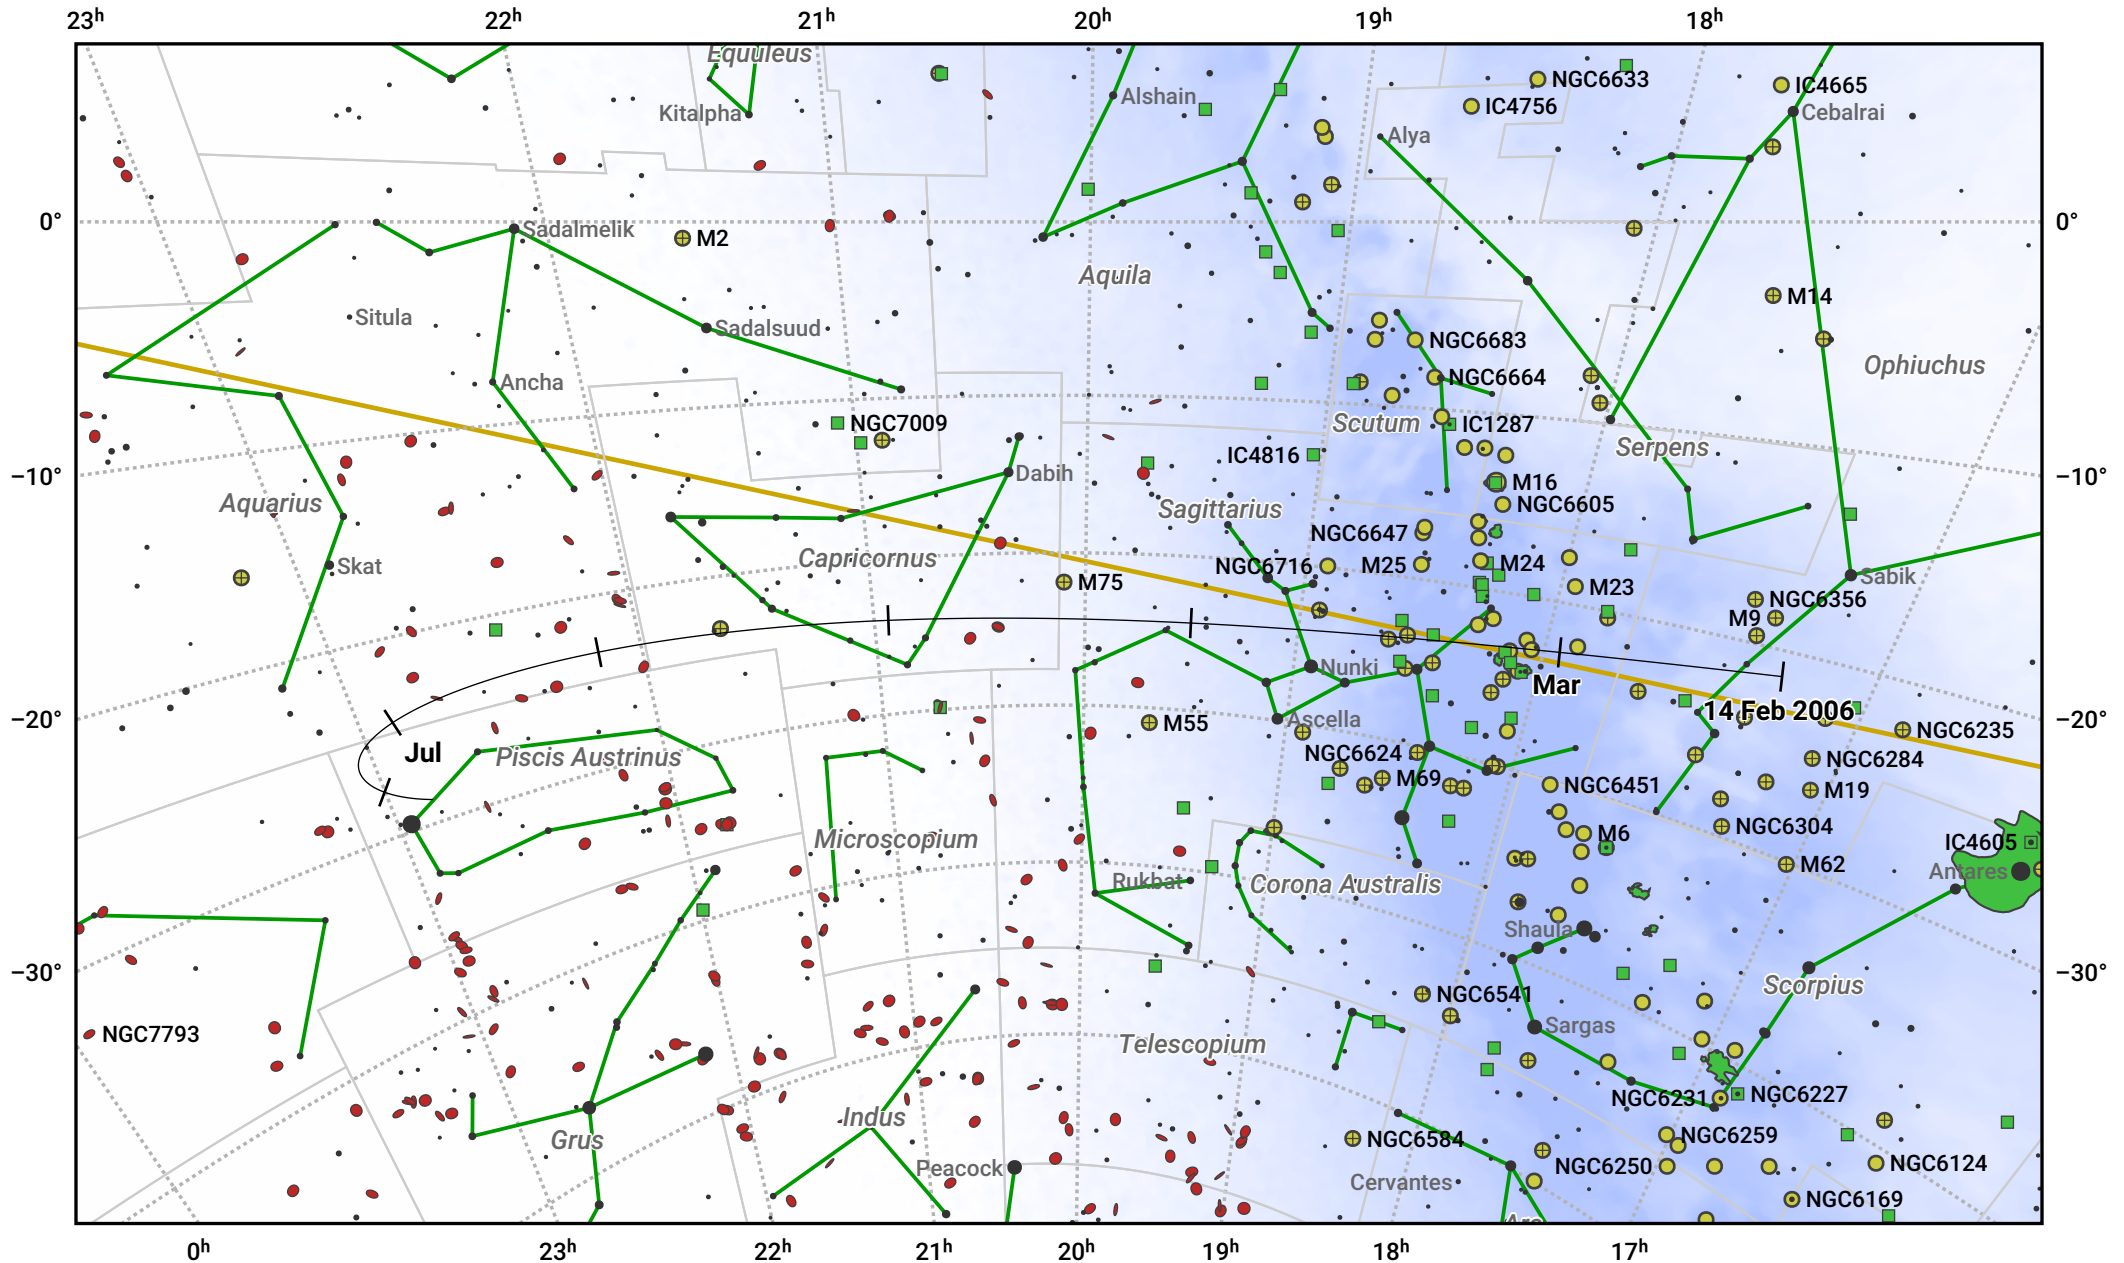

The path of 71P/Clark starting on 14 Feb 2006

© Dominic Ford 2011–2024. Date markers placed at midnight UTC. Downloaded from <https://in-the-sky.org>

Magnitude scale: · 6.0 · 5.0 · 4.0 · 3.0 ● 2.0 ● 1.0

— Ecliptic Plane

● Galaxy ■ Bright nebula ● Open cluster ⊕ Globular cluster

Date	Mag
2006 Mar 1	11.5
2006 Mar 11	11.1
2006 Apr 16	10.1
2006 May 1	9.9
2006 Jul 1	10.4
2006 Jul 27	11.1