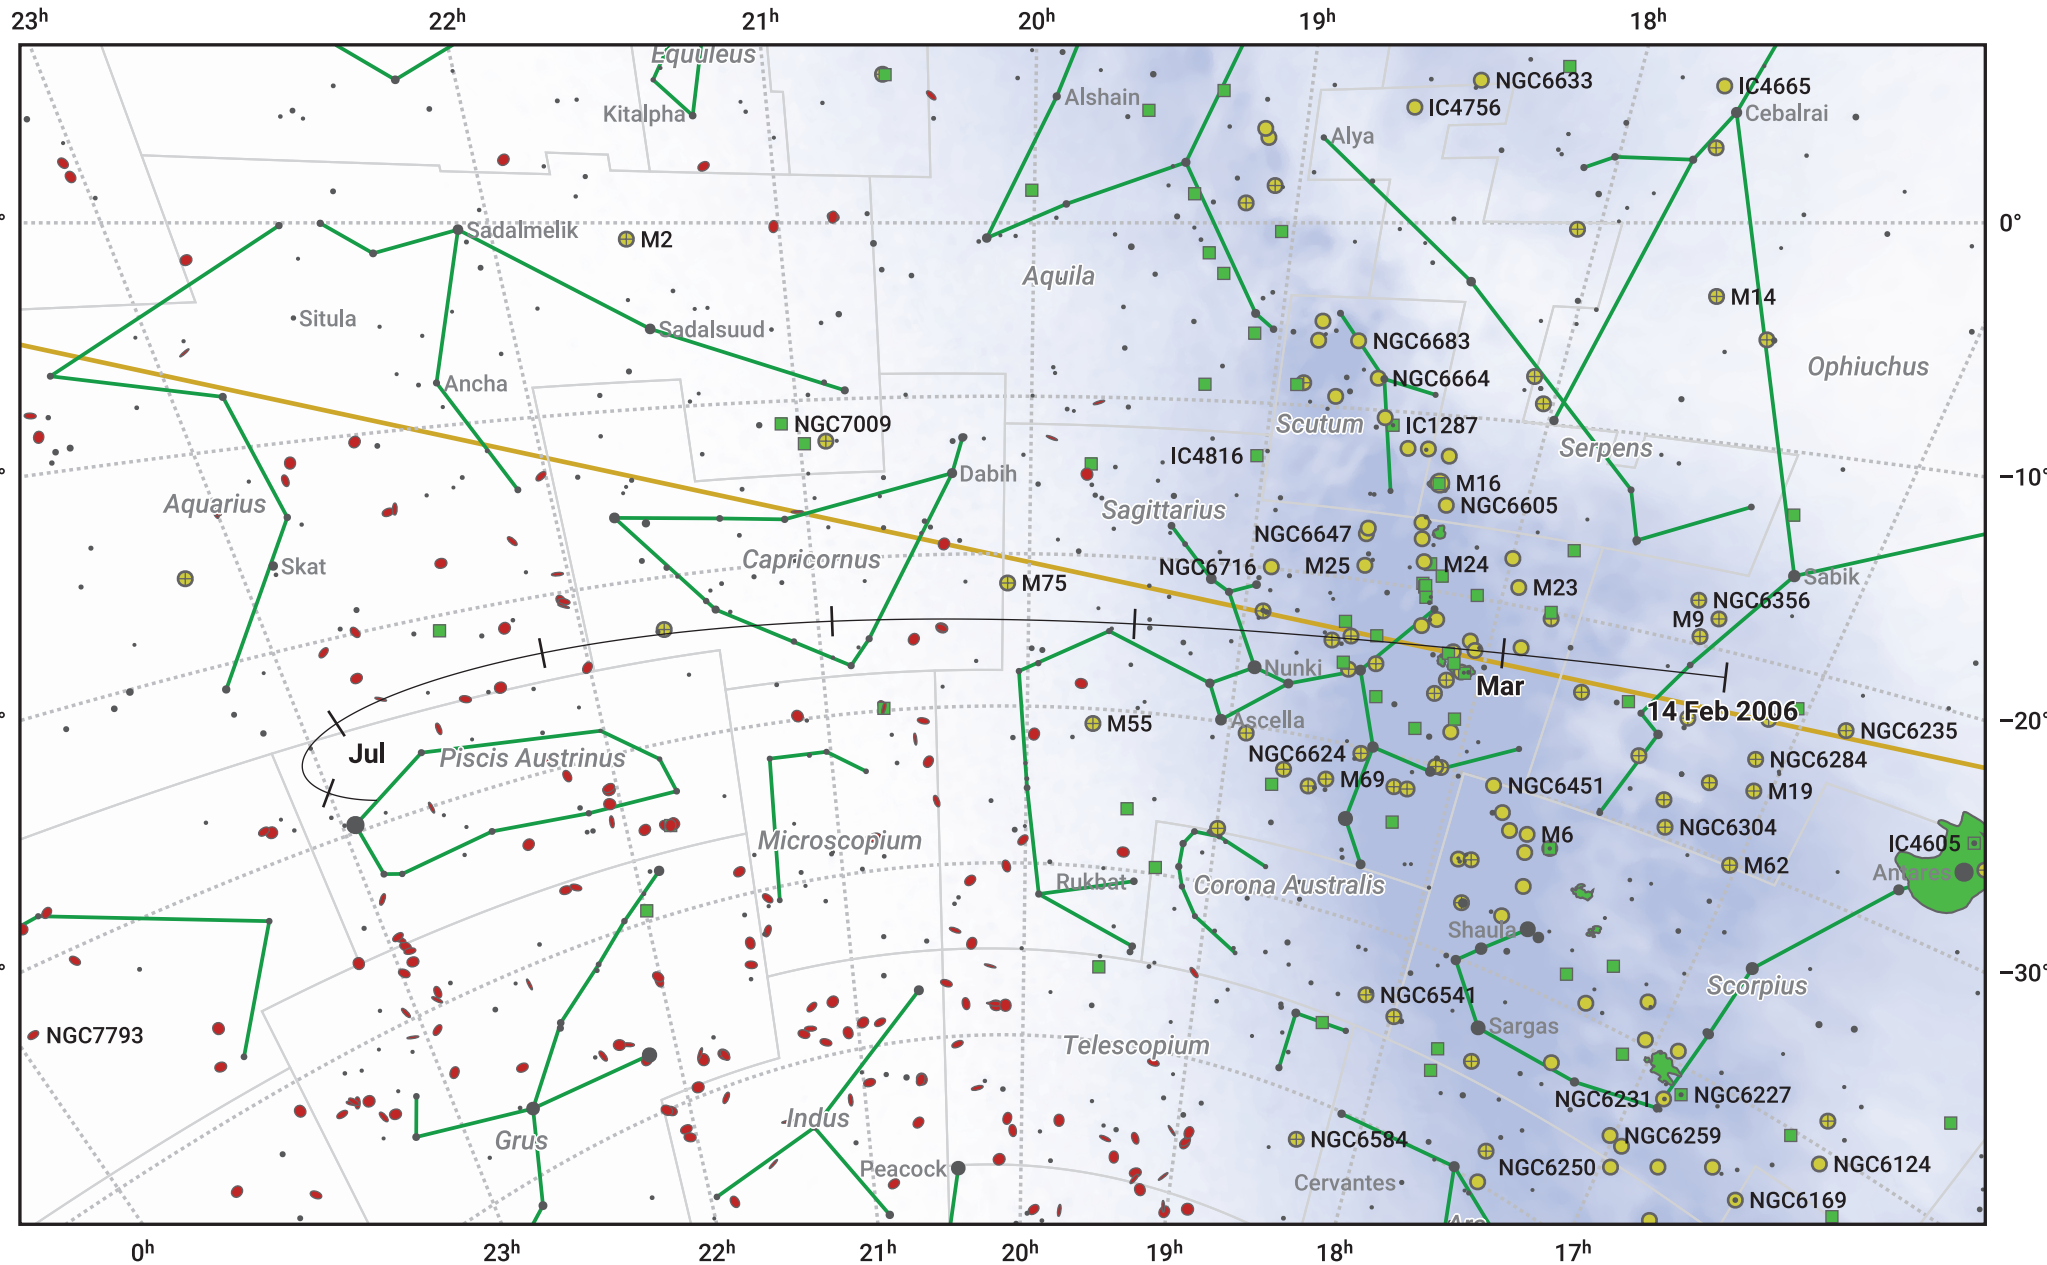

The path of 71P/Clark starting on 14 Feb 2006

© Dominic Ford 2011–2024. Date markers placed at midnight UTC. Downloaded from <https://in-the-sky.org>