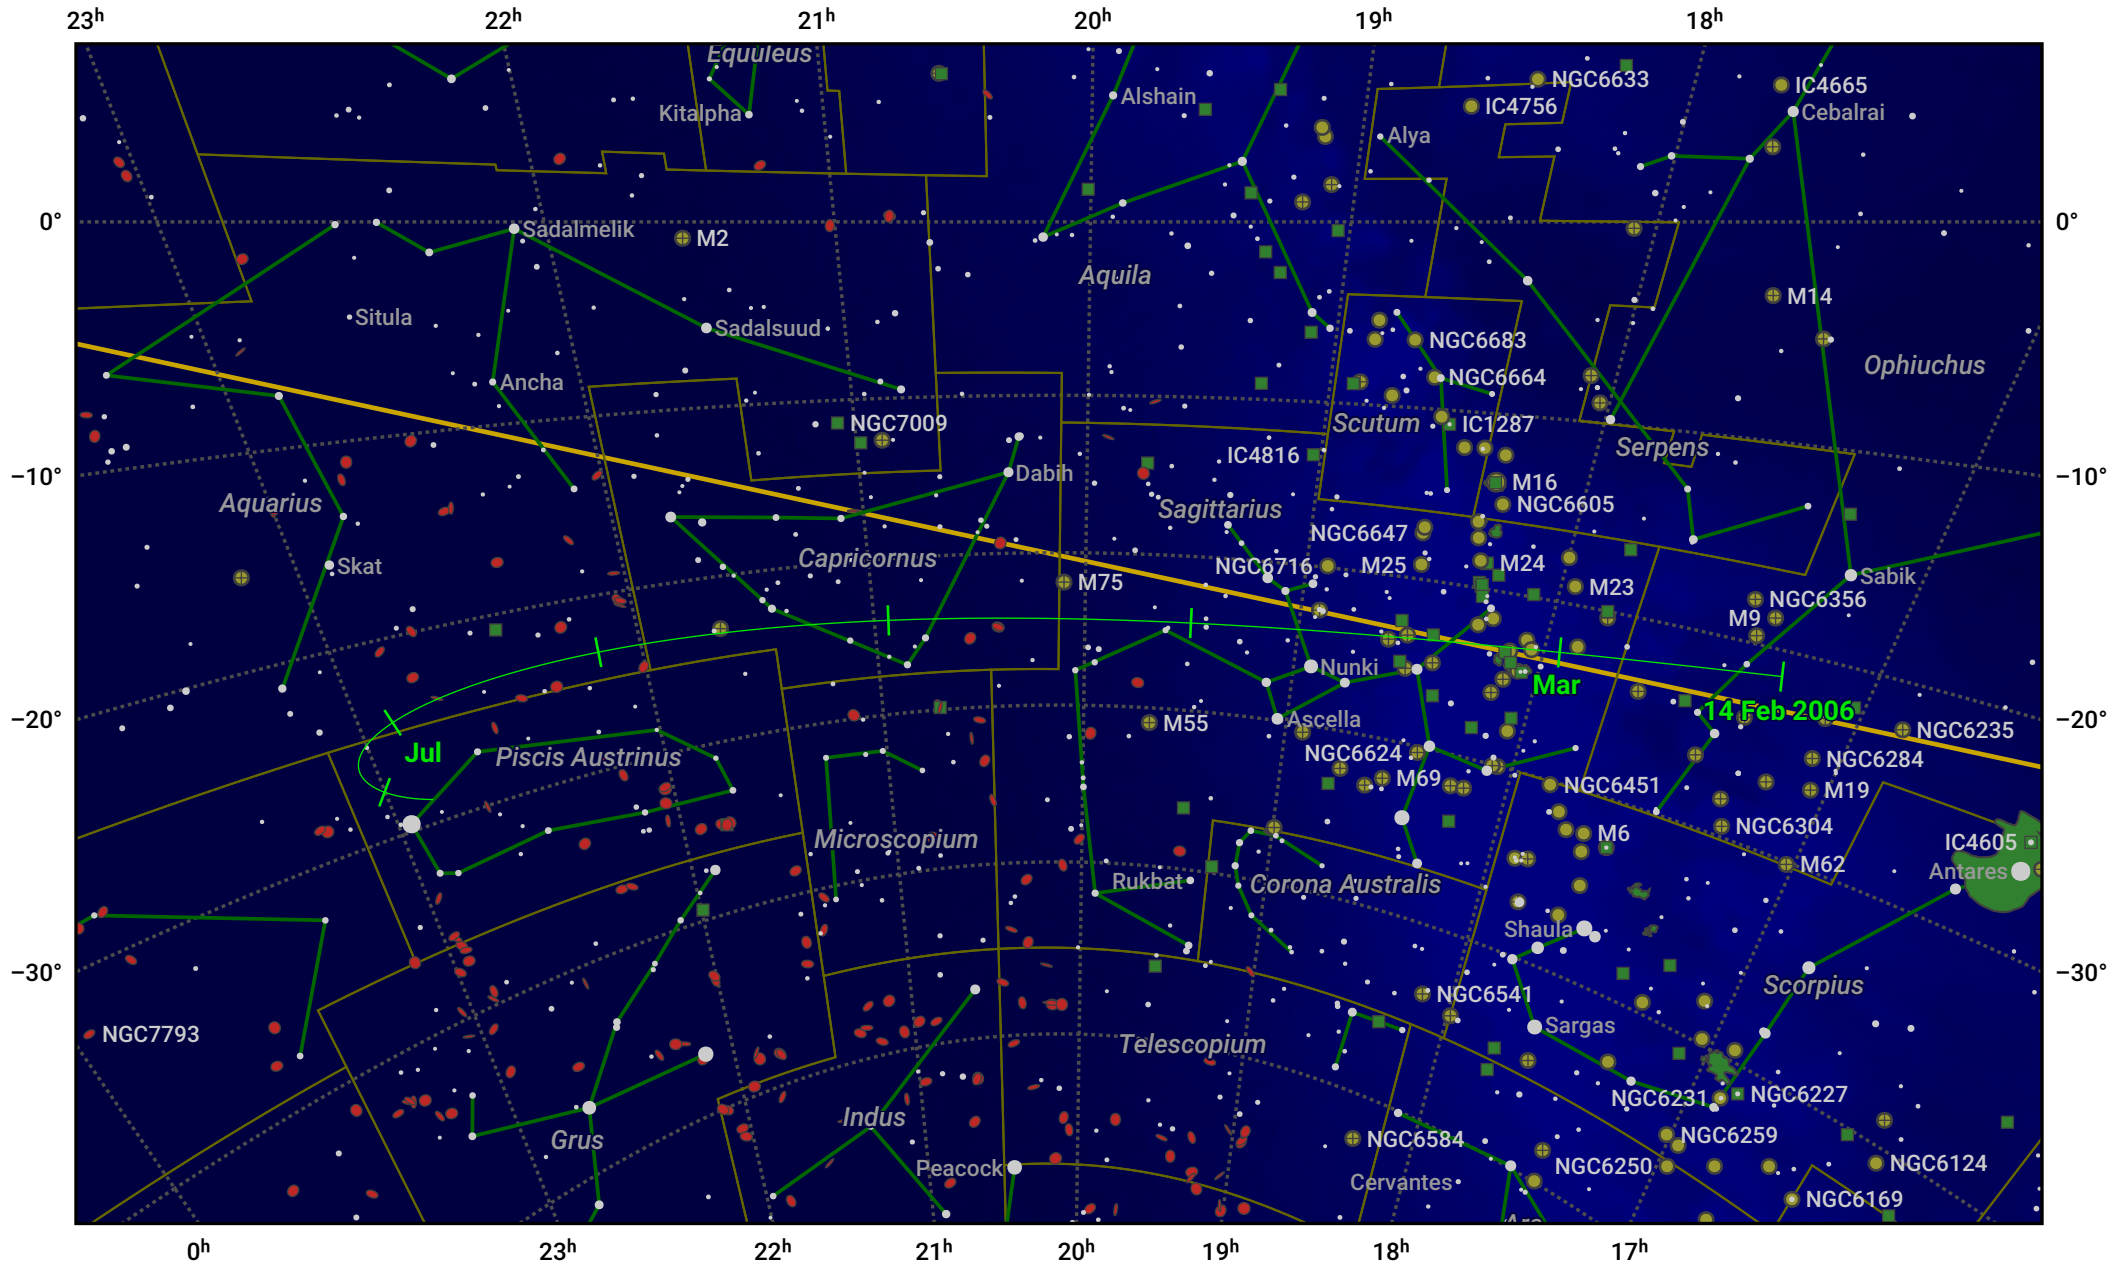

The path of 71P/Clark starting on 14 Feb 2006

© Dominic Ford 2011–2024. Date markers placed at midnight UTC. Downloaded from <https://in-the-sky.org>

Magnitude scale: • 6.0 • 5.0 • 4.0 • 3.0 • 2.0 • 1.0

— Ecliptic Plane

● Galaxy ■ Bright nebula ● Open cluster ⊕ Globular cluster

Date	Mag
2006 Mar 1	11.5
2006 Mar 11	11.1
2006 Apr 16	10.1
2006 May 1	9.9
2006 Jul 1	10.4
2006 Jul 27	11.1