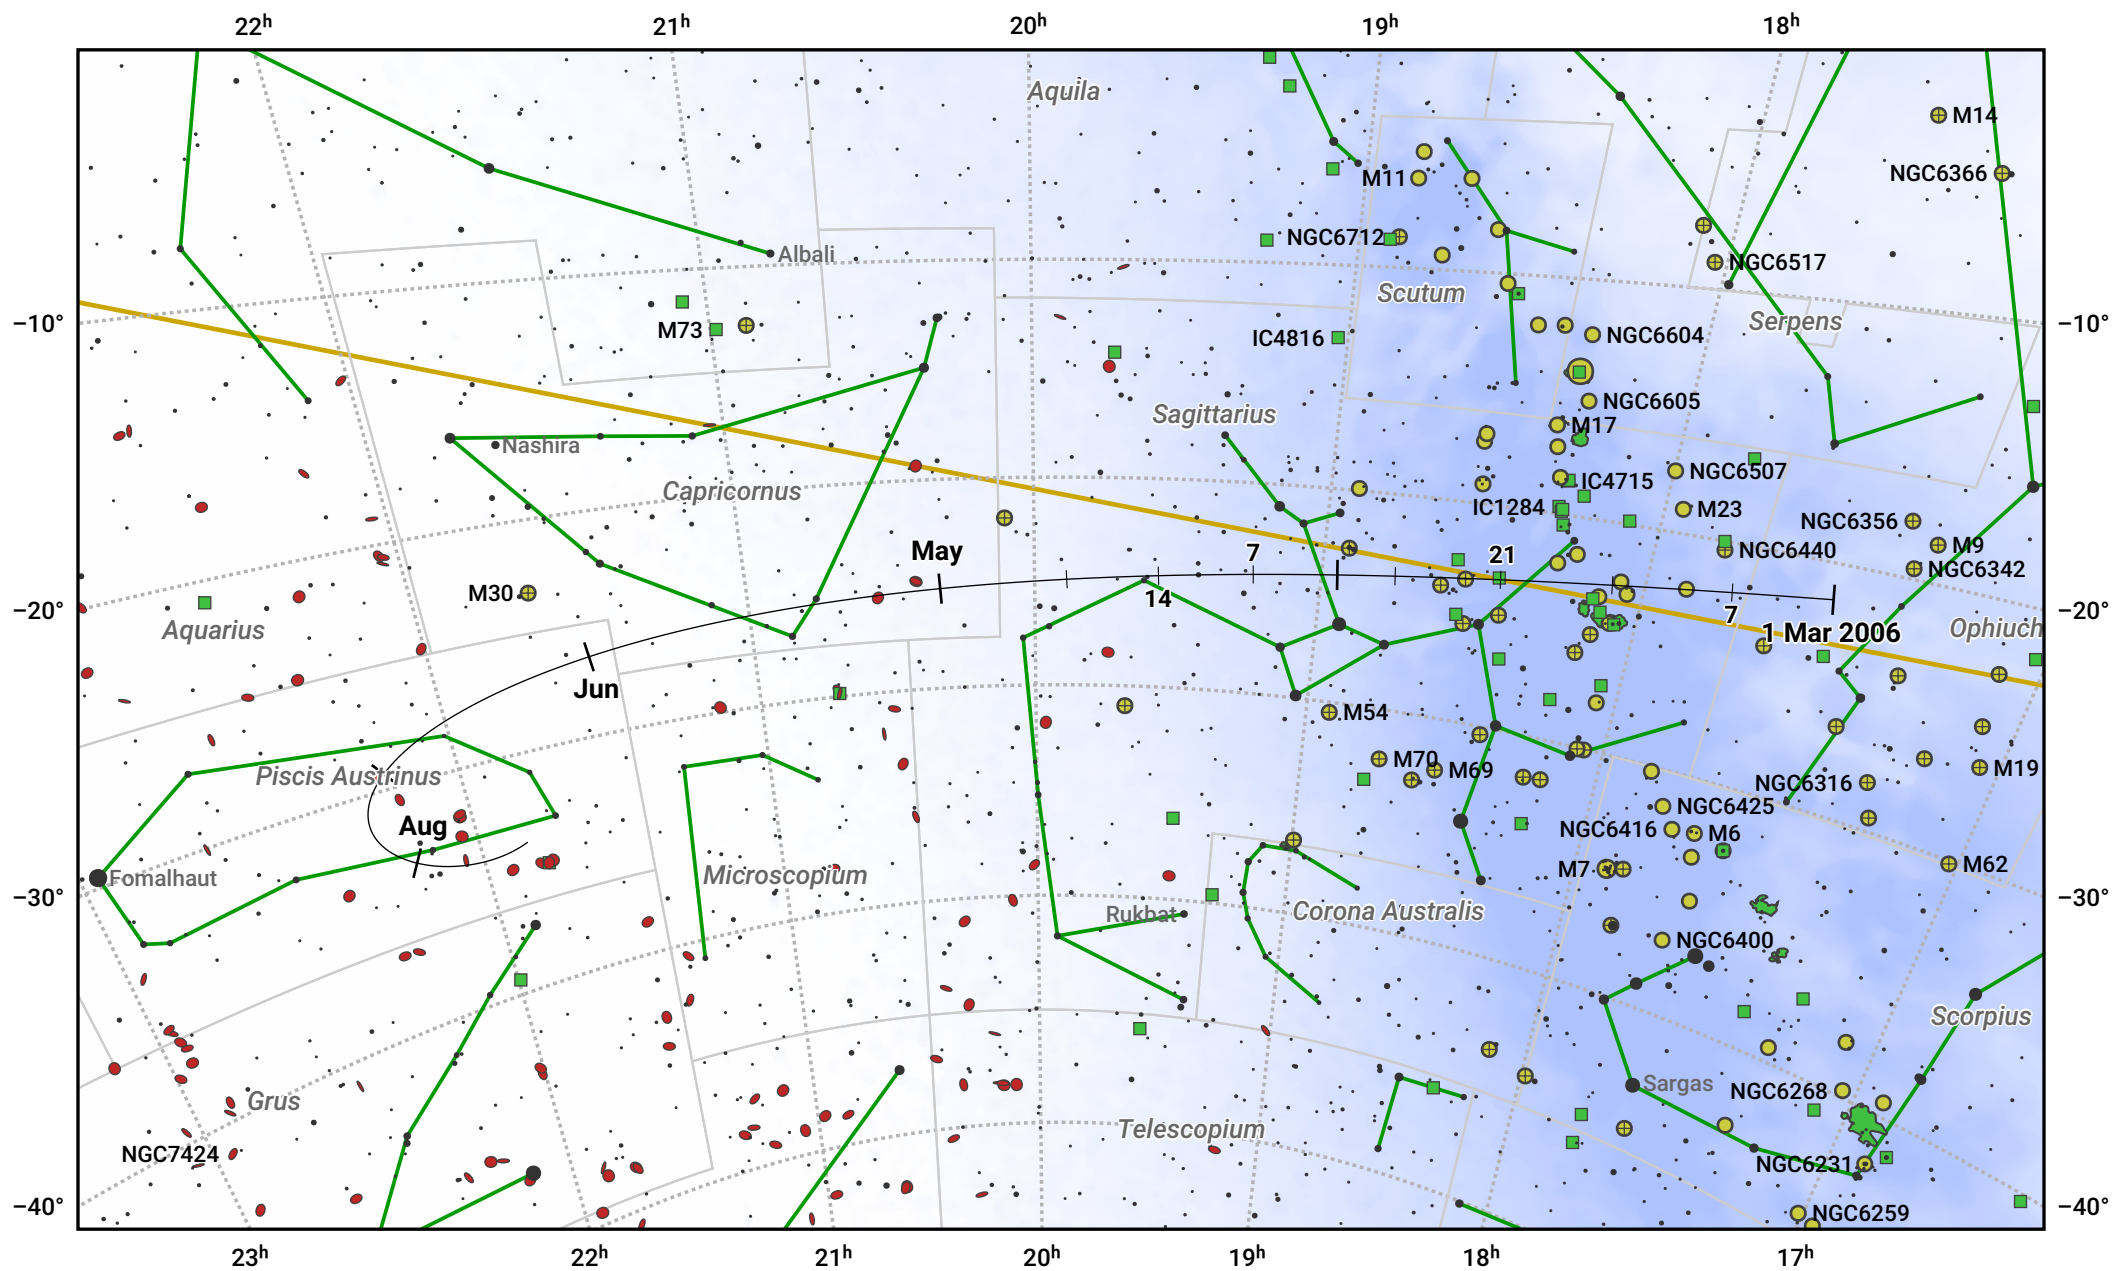

The path of 71P/Clark starting on 1 Mar 2006

© Dominic Ford 2011–2024. Date markers placed at midnight UTC. Downloaded from <https://in-the-sky.org>

Magnitude scale: 7.0 6.0 5.0 4.0 3.0 2.0 1.0

— Ecliptic Plane

- Galaxy
- Bright nebula
- Open cluster
- +

 Globular cluster

| Date | Mag |
|-------------|------|
| 2006 Mar 1 | 11.8 |
| 2006 Mar 25 | 10.7 |
| 2006 Apr 27 | 9.7 |
| 2006 May 1 | 9.7 |
| 2006 Jul 1 | 9.7 |
| 2006 Aug 4 | 10.8 |
| 2006 Aug 25 | 11.8 |